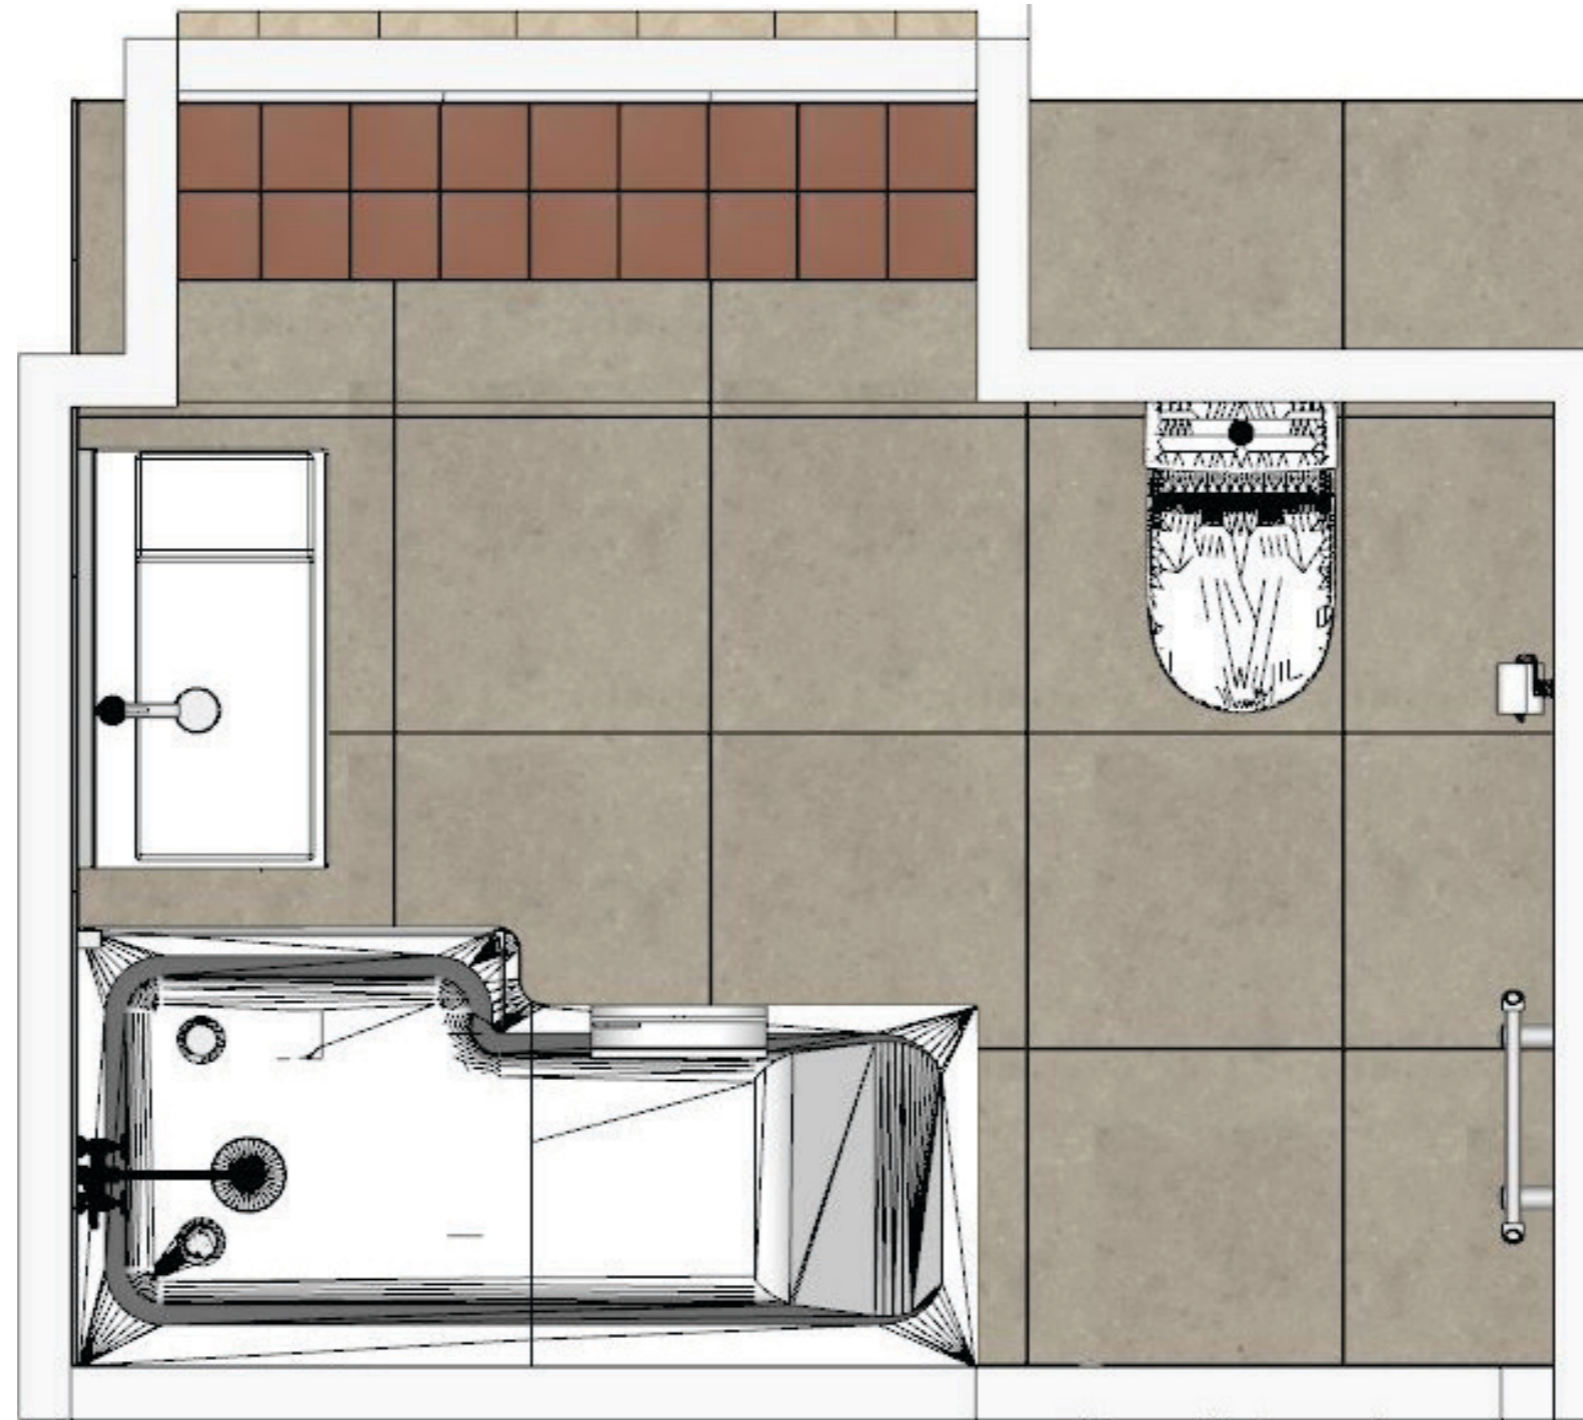

ASHGROVE
KITCHENS

HAND CRAFTING DEVON'S HOME INTERIORS

PETER VATCHER

IN HOUSE DESIGNER

PETERV@ASHGROVEKITCHENS.CO.UK