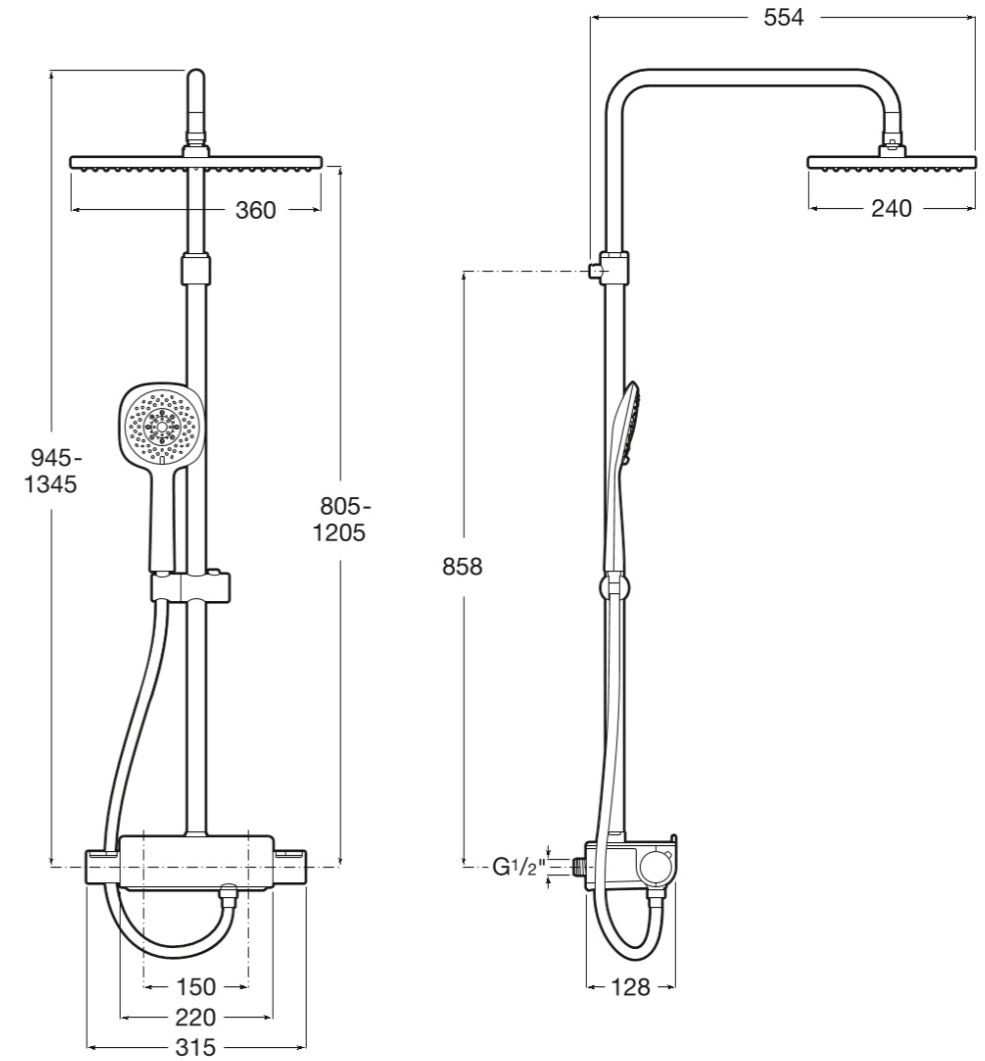

ASHGROVE
KITCHENS

HAND CRAFTING DEVON'S HOME INTERIORS

PETER VATCHER

IN HOUSE DESIGNER

PETERV@ASHGROVEKITCHENS.CO.UK