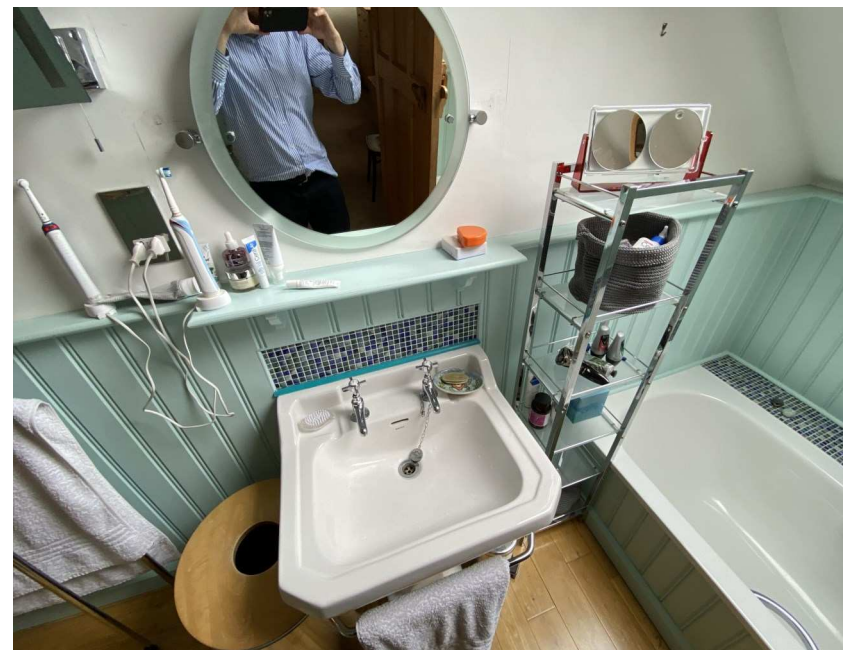

UPSTAIRS ENSUITE ROOM PROPOSAL, DESIGN IMPRESSION & PRODUCTS

UPSTAIRS ENSUITE ROOM PROPOSAL

- BATH & CLADDING TO BE REMOVED
- FITTED SLIDING DOORS & SHELVING TO BE INSTALLED & WC PAN TO BE RE-LOCATED TO CURRENT BATH AREA
- TILING RE-ESTABLISHED BEHIND NEW WALL MOUNTED BASIN

UPSTAIRS ENSUITE ROOM PROPOSAL

- REMOVAL OF CURRENT SHOWER AND REPLACE WITH NEW ENCLOSURE
- INSTALLATION OF INTERIOR GLASS DIVIDE SLOT INTO STUD DIVIDER WALL - THIS WALL IS NOT AN ORIGINAL WALL NOR IS IT A SUPPORTING WALL
- RECONSTRUCTION OF PROTRUDING STUD SHOWER WALL TO ALLOW FOR ALCOVE CUT OUT
- NO MODIFICATION TO BEAM OVERHEAD

UPSTAIRS ENSUITE ROOM PROPOSAL

- UNDERFLOOR PIPEWORK REQUIRES MODIFICATION
- ACCESS FROM ROOM BELOW UP INTO VOID AS SHOWN
- CURRENT WC LOCATION MOVING - MODIFICATION TO SOIL POSITIONING REQUIRED
- NO MODIFICATION TO BEAM UNDER FLOOR
- FLOORING SECTION CURRENTLY STEPS UP AT THE WC POSITION . PROPOSED PLAN TO REMOVE WC PAN AND LOWER THE FLOOR UP TO THE BEAM LEVEL, THEREFORE GAINING MORE FLOOR AREA AT THE LOWER LEVEL
- STEP UP WILL REMAIN AT THE POINT OF THE BEAM. SUPPORT WILL REQUIRE WOOD WORK SUPPORT TO BE SECURED.
- SEE PICTURE ON NEXT PAGE