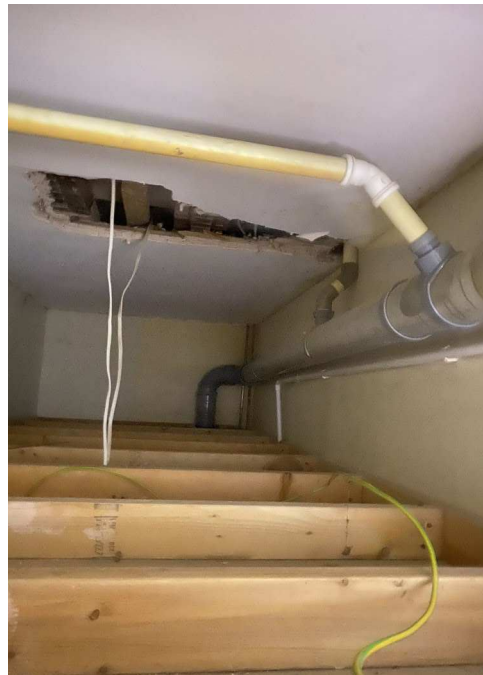

UPSTAIRS ENSUITE ROOM PROPOSAL, DESIGN IMPRESSION & PRODUCTS

UPSTAIRS ENSUITE ROOM PROPOSAL

- BATH & CLADDING TO BE REMOVED
- FITTED SLIDING DOORS & SHELVING TO BE INSTALLED & WC PAN TO BE RE-LOCATED TO CURRENT BATH AREA
- TILING RE-ESTABLISHED BEHIND NEW WALL MOUNTED BASIN

UPSTAIRS ENSUITE ROOM PROPOSAL

- REMOVAL OF CURRENT SHOWER AND REPLACE WITH NEW ENCLOSURE
- INSTALLATION OF INTERIOR GLASS DIVIDE SLOT INTO STUD DIVIDER WALL - THIS WALL IS NOT AN ORIGINAL WALL NOR IS IT A SUPPORTING WALL
- RECONSTRUCTION OF PROTRUDING STUD SHOWER WALL TO ALLOW FOR ALCOVE CUT OUT
- NO MODIFICATION TO BEAM OVERHEAD

UPSTAIRS ENSUITE ROOM PROPOSAL

- UNDERFLOOR PIPEWORK REQUIRES MODIFICATION
- ACCESS FROM ROOM BELOW UP INTO VOID AS SHOWN
- CURRENT WC LOCATION MOVING - MODIFICATION TO SOIL POSITIONING REQUIRED
- NO MODIFICATION TO BEAM UNDER FLOOR
- FLOORING SECTION CURRENTLY STEPS UP AT THE WC POSITION . PROPOSED PLAN TO REMOVE WC PAN AND LOWER THE FLOOR UP TO THE BEAM LEVEL, THEREFORE GAINING MORE FLOOR AREA AT THE LOWER LEVEL
- STEP UP WILL REMAIN AT THE POINT OF THE BEAM. SUPPORT WILL REQUIRE WOOD WORK SUPPORT TO BE SECURED.
- SEE PICTURE ON NEXT PAGE