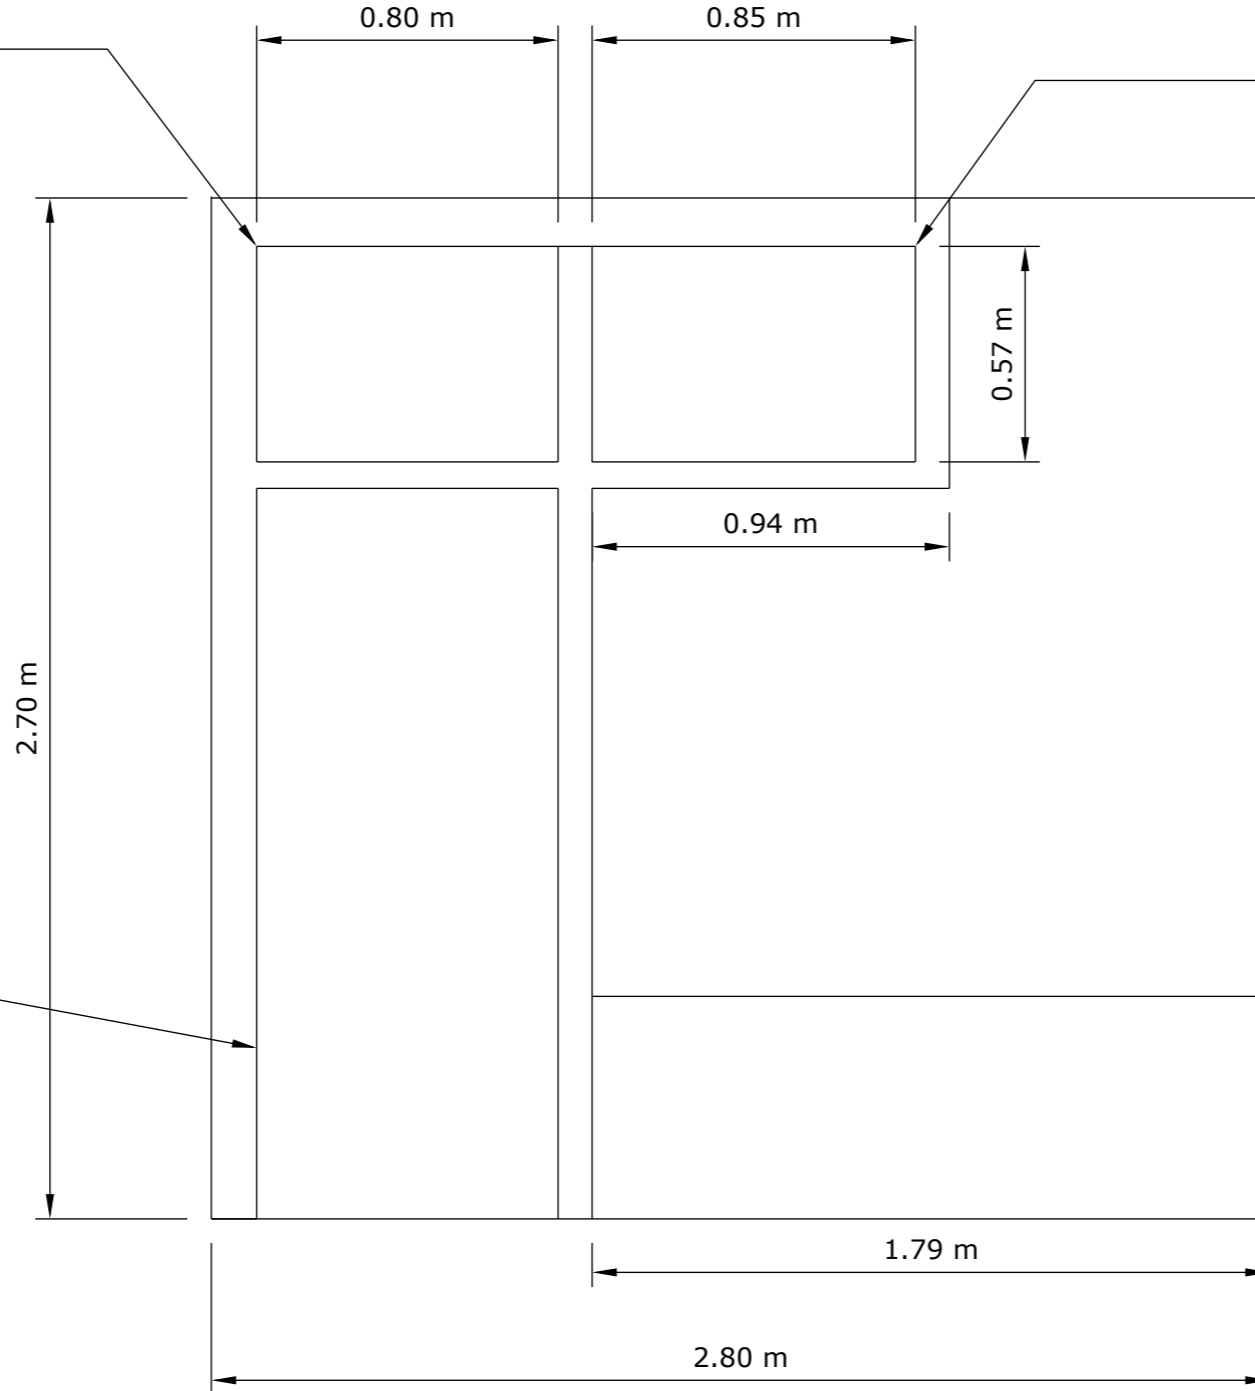

Current Internal Dividing Window
Re-instate With New Window

New Window Installation

Project Name

Kathryn & Steve Vincent

Bell Tower
Creedy Park
Crediton
Devon
EX17 4EB

General Notes

Family Bathroom With
Side Entry Access Bath &
Shower

Date: 08/09/2022

Scale: 1:20 @ A3

Revision No.

2

Main Family Bathroom Scale: 1mm: 20mm

0 200mm 400mm 800mm 1200mm 1800mm 2400mm

ASHGROVE
KITCHENS

HAND CRAFTING DEVON'S HOME INTERIORS