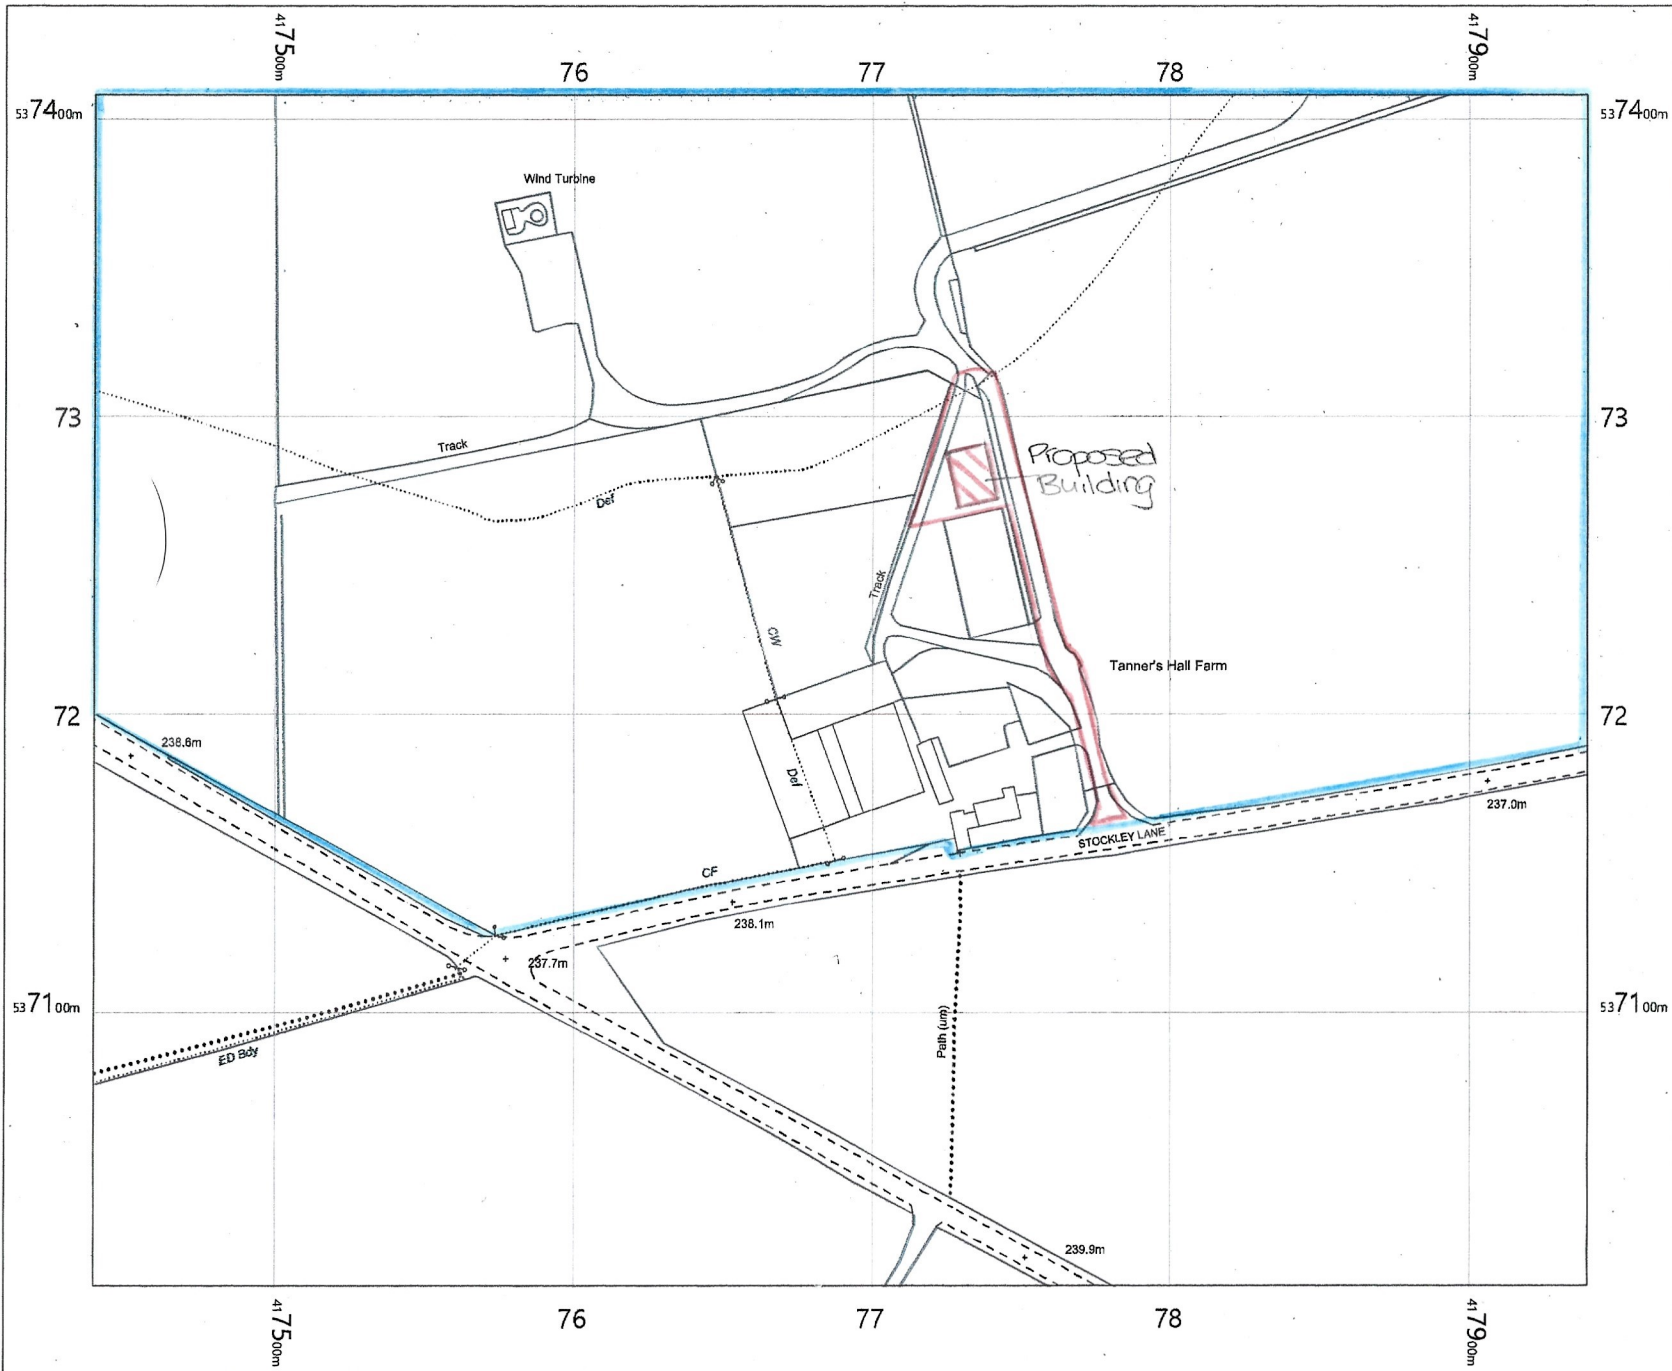

Location Plan

Tanners Hall Farm
 Stockley Lane,
 Crook,
 Durham
 DL15 0TS

OS MasterMap 1250/2500/10000
 scale
 Monday, August 22, 2022, ID:
 BW1-01057121
 maps.blackwell.co.uk

1:2500 scale print at A4, Centre:
 417690 E, 537208 N

©Crown Copyright Ordnance
 Survey. Licence no. 100041041

BLACKWELL'S
MAPPING SERVICES
 PERSONAL & PROFESSIONAL MAPPING
www.blackwellmapping.co.uk

TEL: 0800 151 2612
maps@blackwell.co.uk