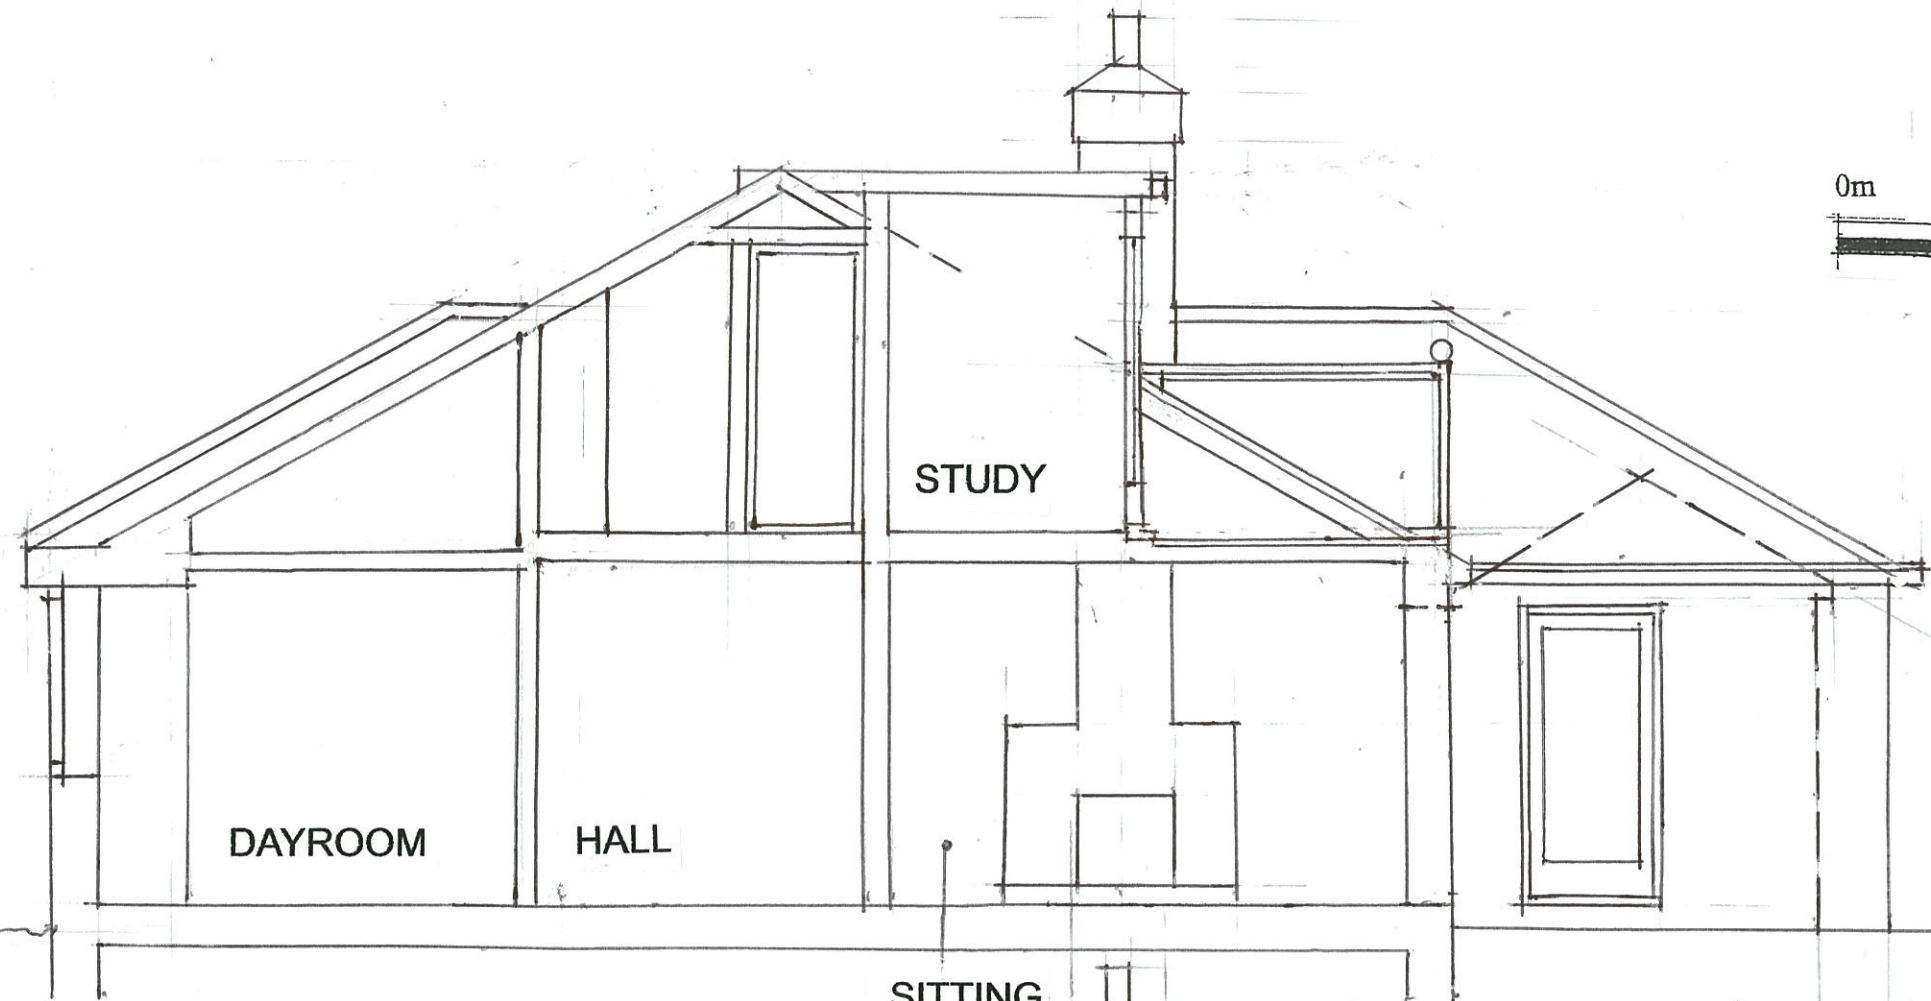

**CH DESIGN
EUROPE**

CH DESIGN EUROPE LTD

67 WINCHESTER ROAD
ROMSEY
HAMPSHIRE SO51 8JB

07718 592947 / 01794 503767
chde.ltd@hotmail.co.uk

**PROPOSED SECTION A-A
SCALE: 1.50**

MATERIALS
RENDERED FACING
TO STUD FRAME WALL
AND BALCONY SIDE PANELS

SLATE ROOF EDGES
RE-INSTATED

STAINED SOFTWOOD GLAZED
DOORS

HARDWOOD BALCONY
DECKING

CLEAR GLASS BALCONY
PANELS IN STAINLESS STEEL
FRAME

**DENNY COTTAGE
DENNY WOOD
NEAR LYNDHURST
SO43 7FZ**