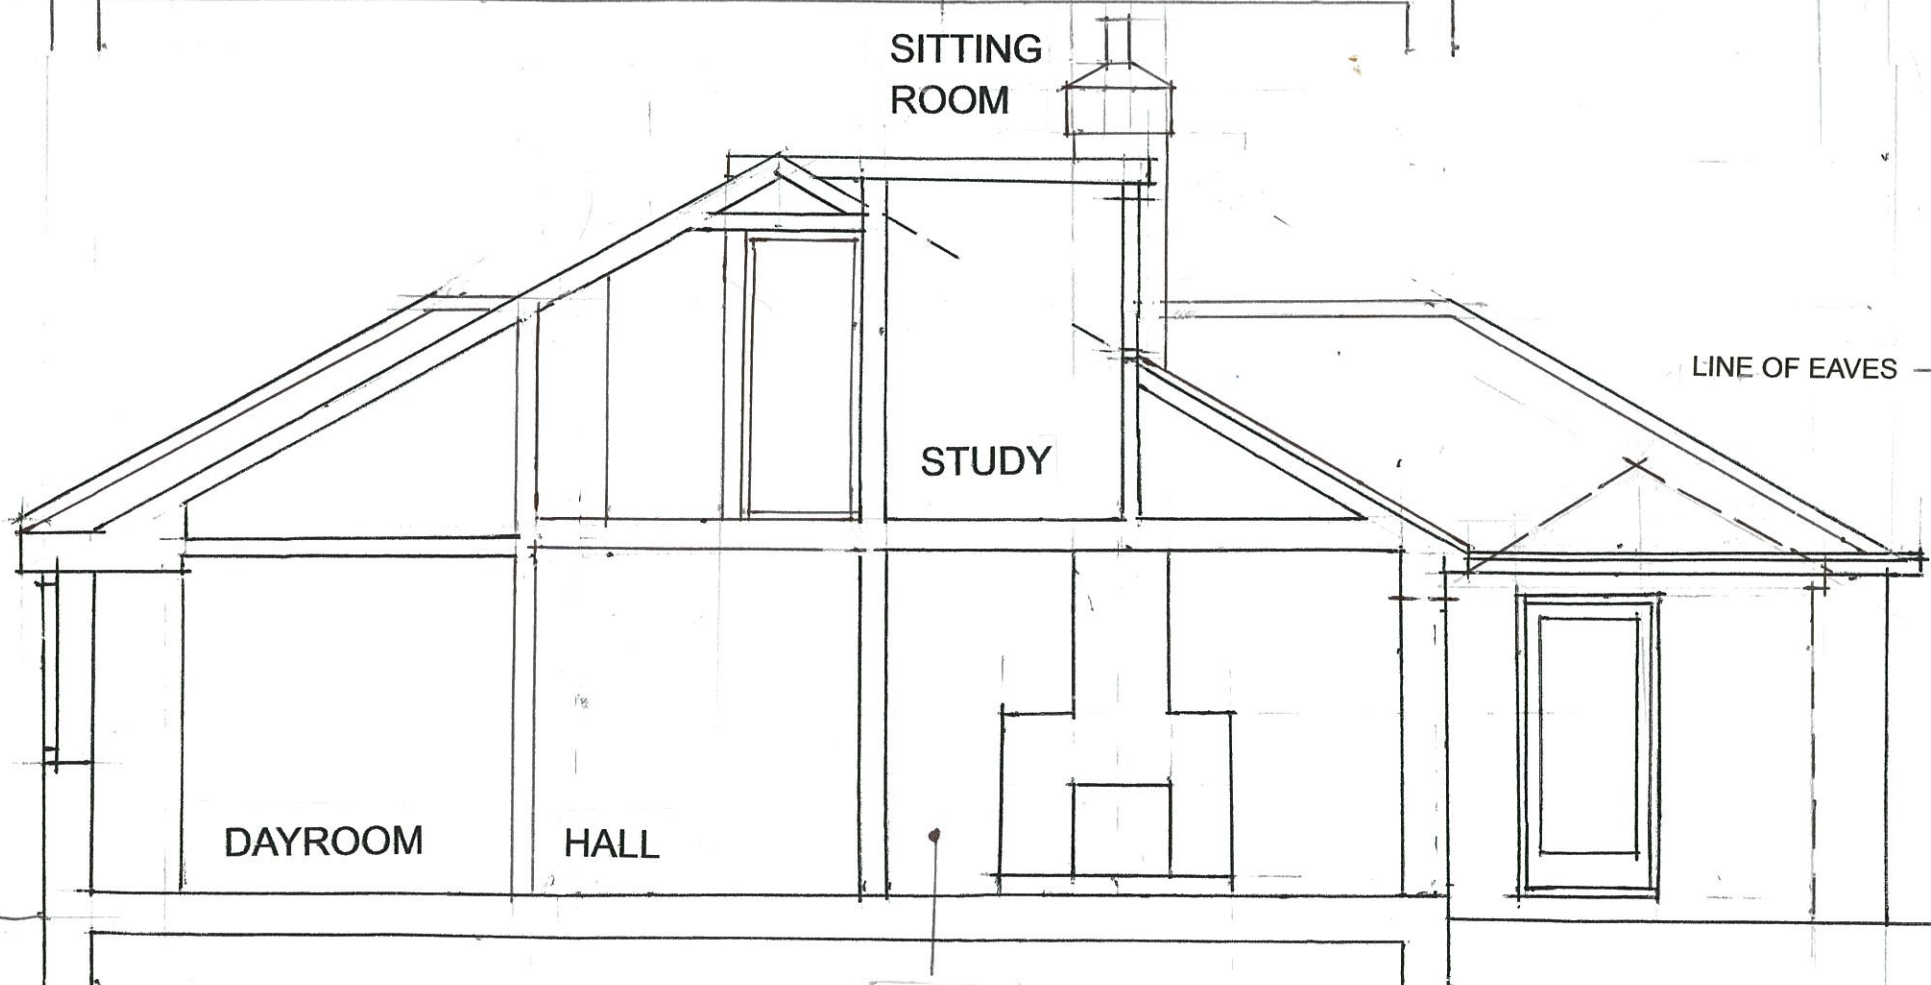

SLATE ROOF EDGES
RE-INSTATED

STAINED SOFTWOOD GLAZED
DOORS

HARDWOOD BALCONY
DECKING

CLEAR GLASS BALCONY
PANELS IN STAINLESS STEEL
FRAME

**DENNY COTTAGE
DENNY WOOD
NEAR LYNDHURST
SO43 7FZ**

**EXISTING SECTION A-A
SCALE: 1.50**

SITTING
ROOM

OUTLINE
OF CONSERVATORY

DRAWING NO

6