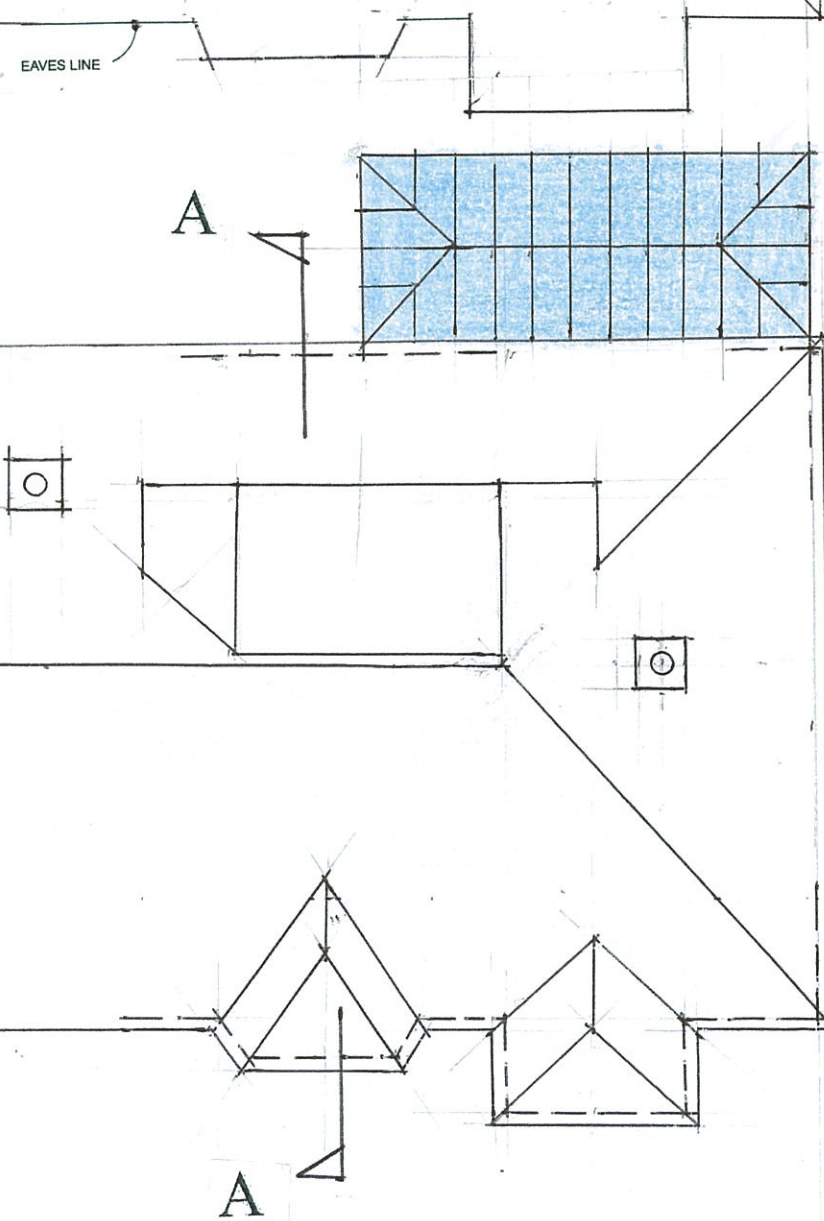

EXISTING ROOF PLAN
SCALE: 1:100

LOFT SPACE PLAN
SCALE: 1:50
AREA 6
AREA OF PITCHED ROOF
SEE PHOTOGRAPHS

EXISTING FIRST FLOOR
PLAN
SCALE: 1:100

**CH DESIGN
EUROPE**

CH DESIGN EUROPE LTD
67 WINCHESTER ROAD
ROMSEY
HAMPSHIRE SO51 8JB