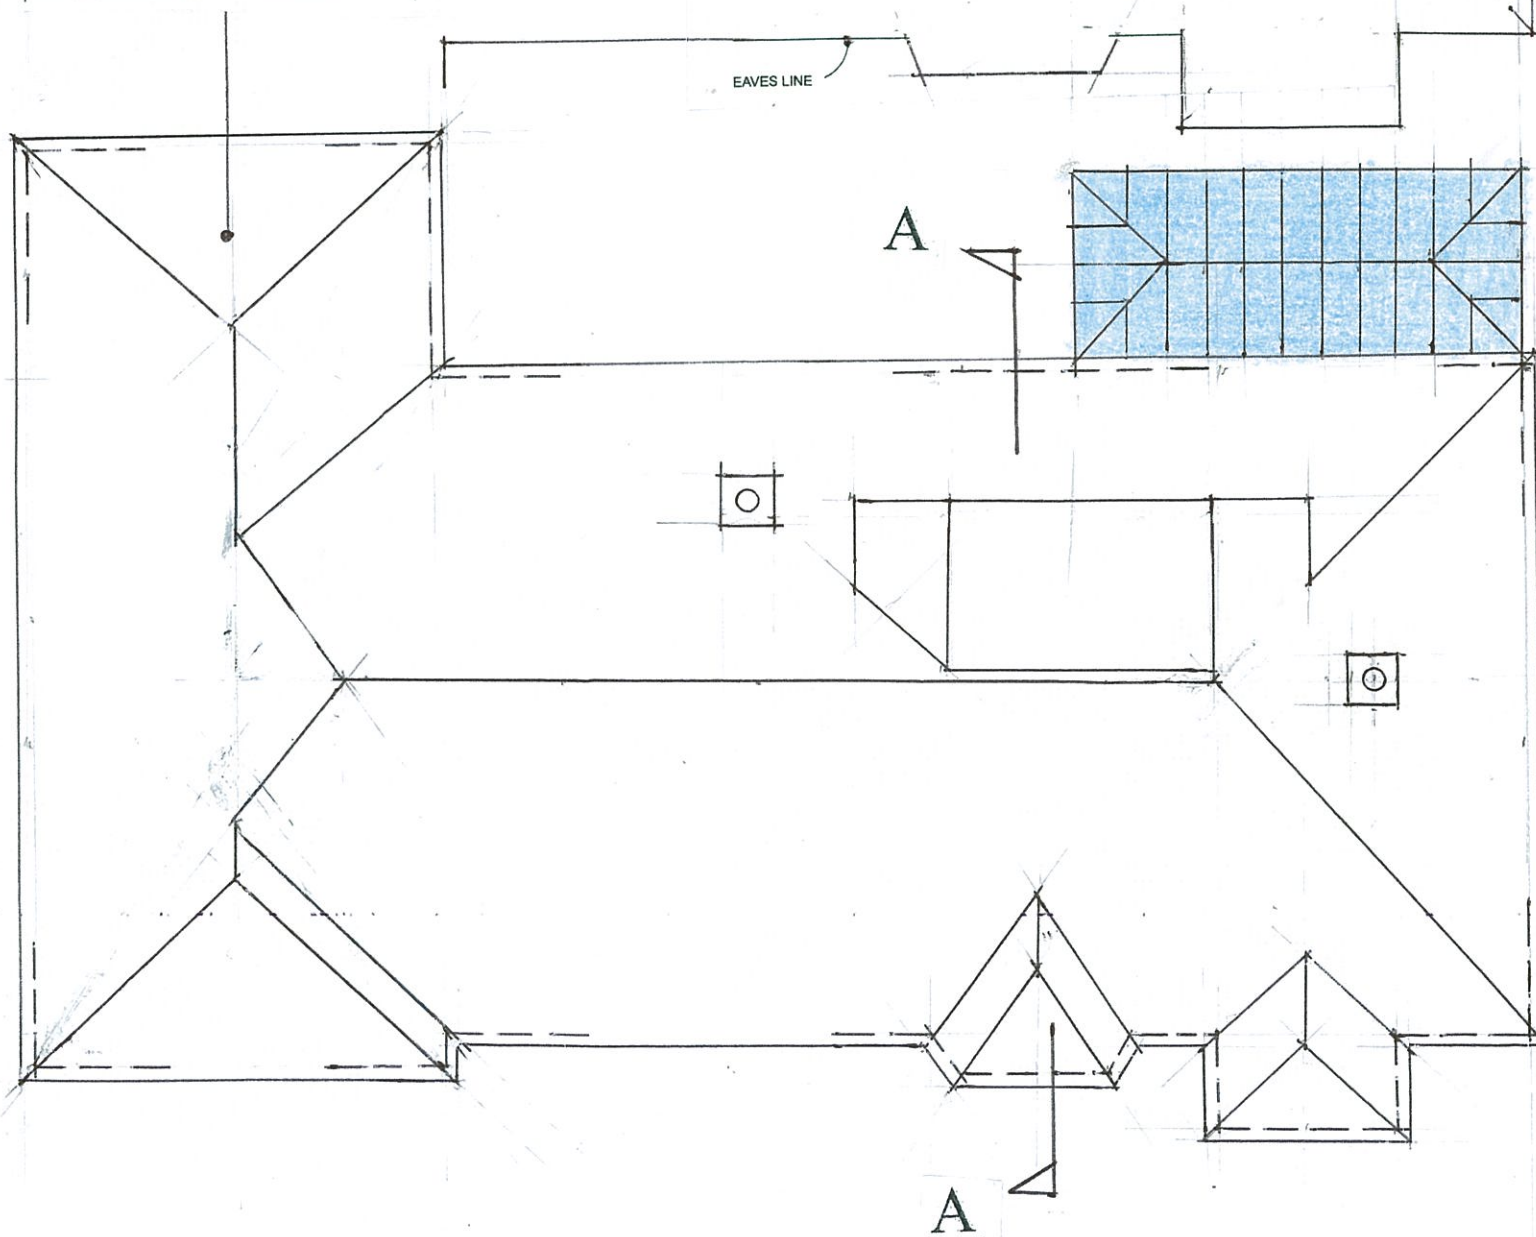

EXISTING ROOF PLAN
SCALE: 1:100

LOFT SPACE PLAN
SCALE: 1:50
AREA 6
AREA OF PITCHED ROOF
SEE PHOTOGRAPHS

EXISTING FIRST FLOOR
PLAN
SCALE: 1:100

**CH DESIGN
EUROPE**

CH DESIGN EUROPE LTD
67 WINCHESTER ROAD
ROMSEY
HAMPSHIRE SO51 8JB