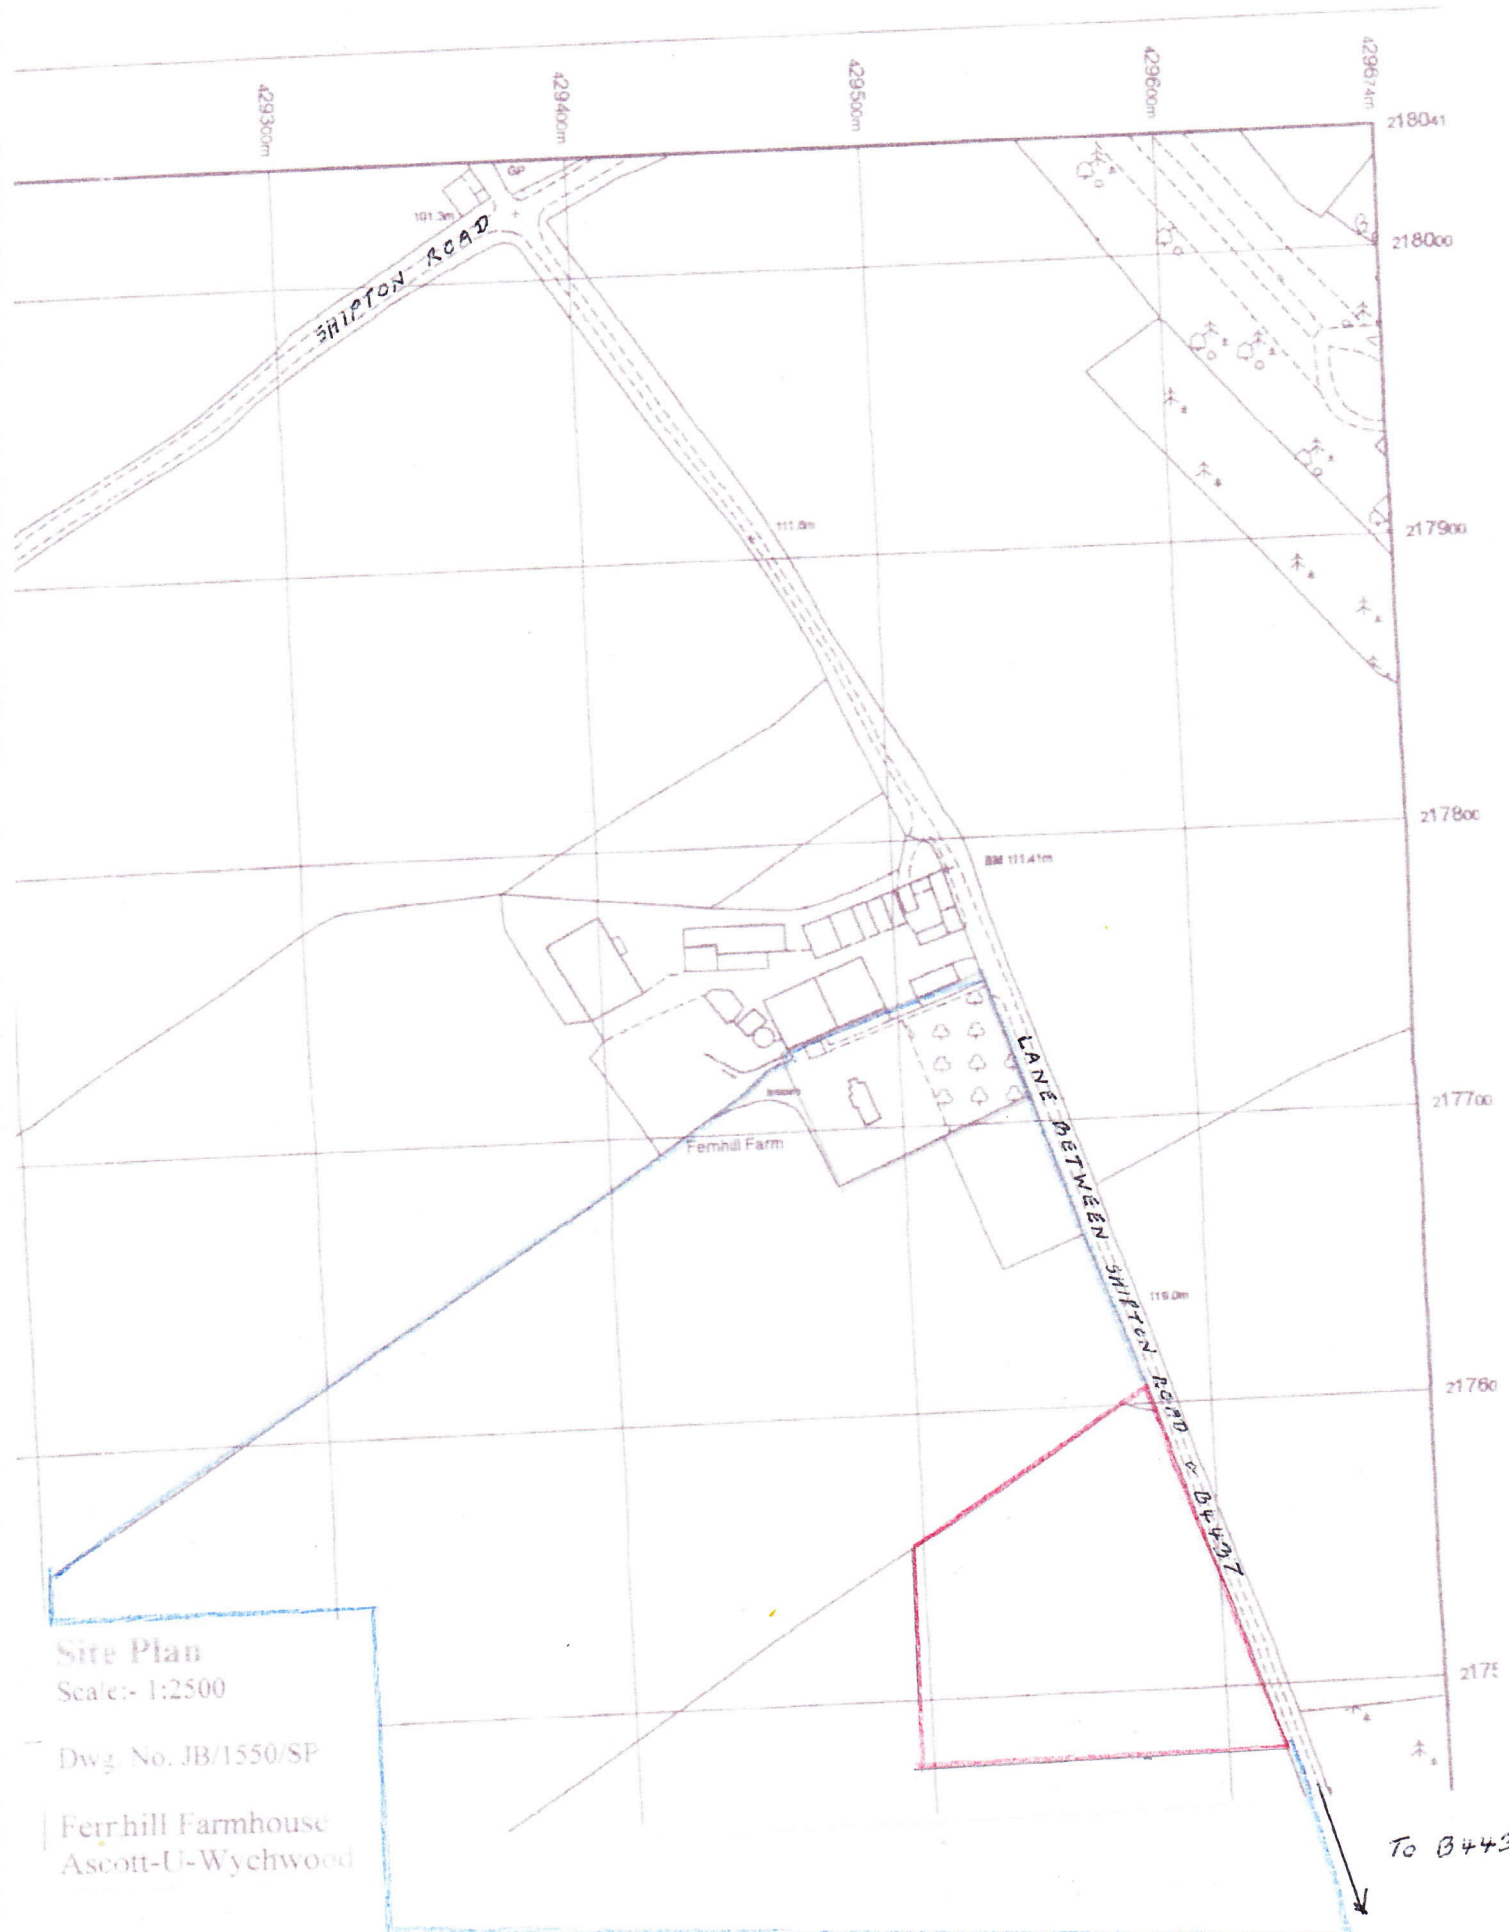

OS Sitema

Site Plan
Scale: 1:2500

Dwg. No. JB/1550/SP

Ferrhill Farmhouse
Ascott-U-Wychwood

To B4437