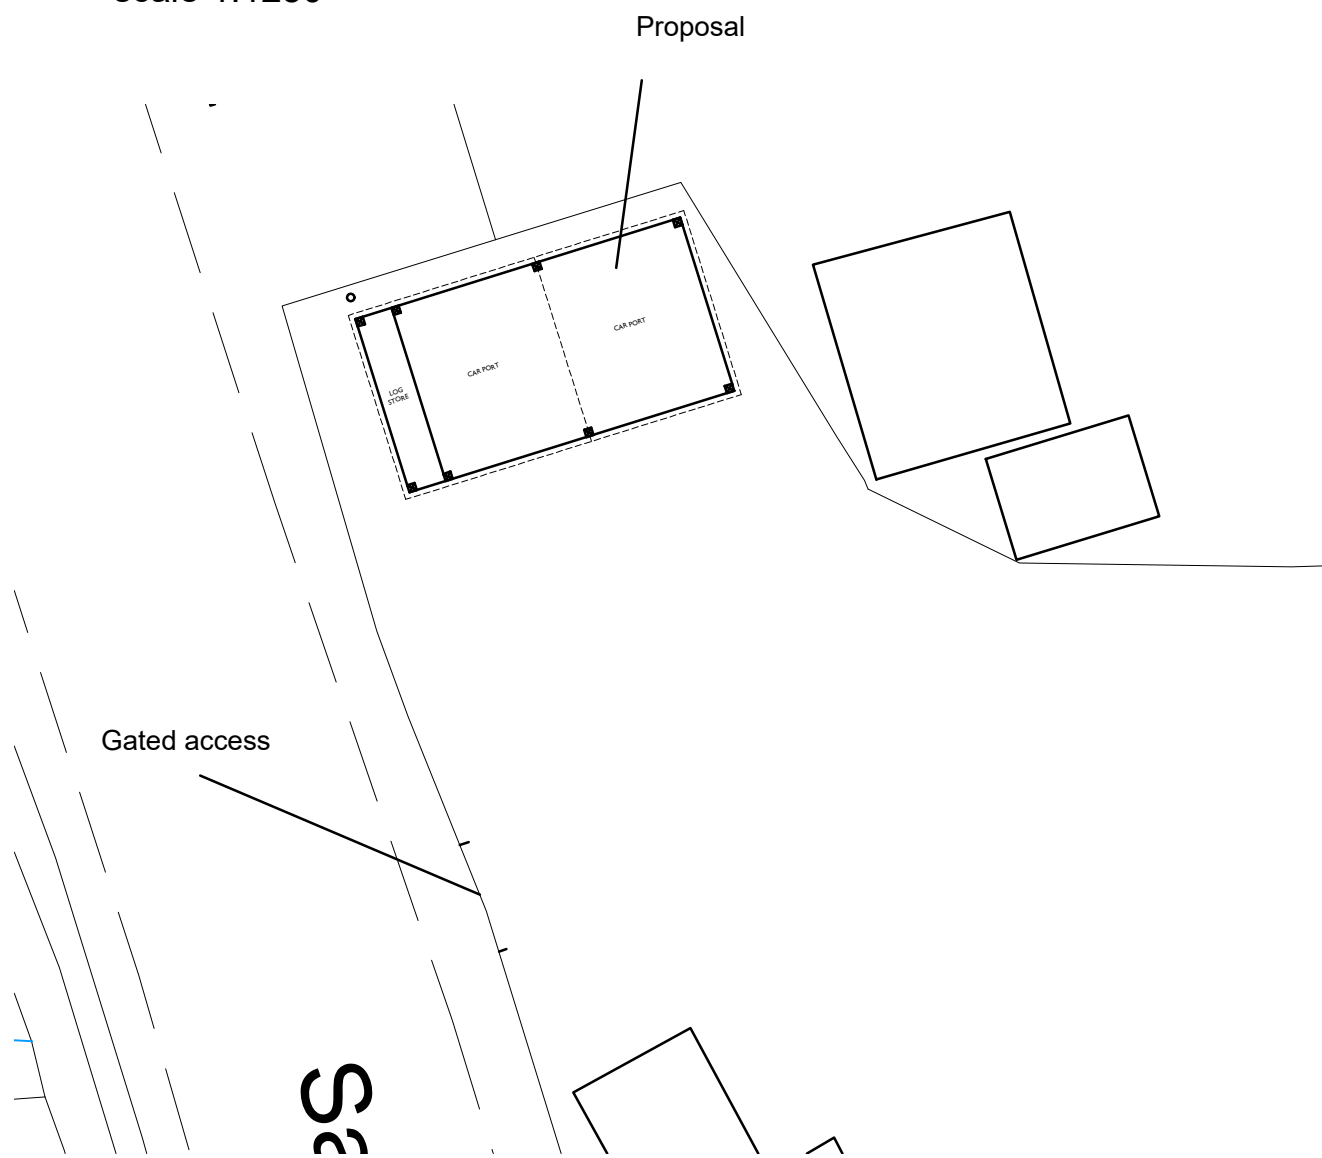

Mapping contents © Crown copyright and database rights 2022 Ordnance Survey 100035207

Location Plan
scale 1:1250

Block Plan
scale 1:500

Site Plan
scale 1:200

Project
The Long House, Salisbury Road,
Breamore, SP6 2EA.

Drawing Title			
Proposed block, location & site plan			
scale @ A3	1:1250	1:500	1:200
checked	.		
date	Jan '22	drawn	VT

326-02B