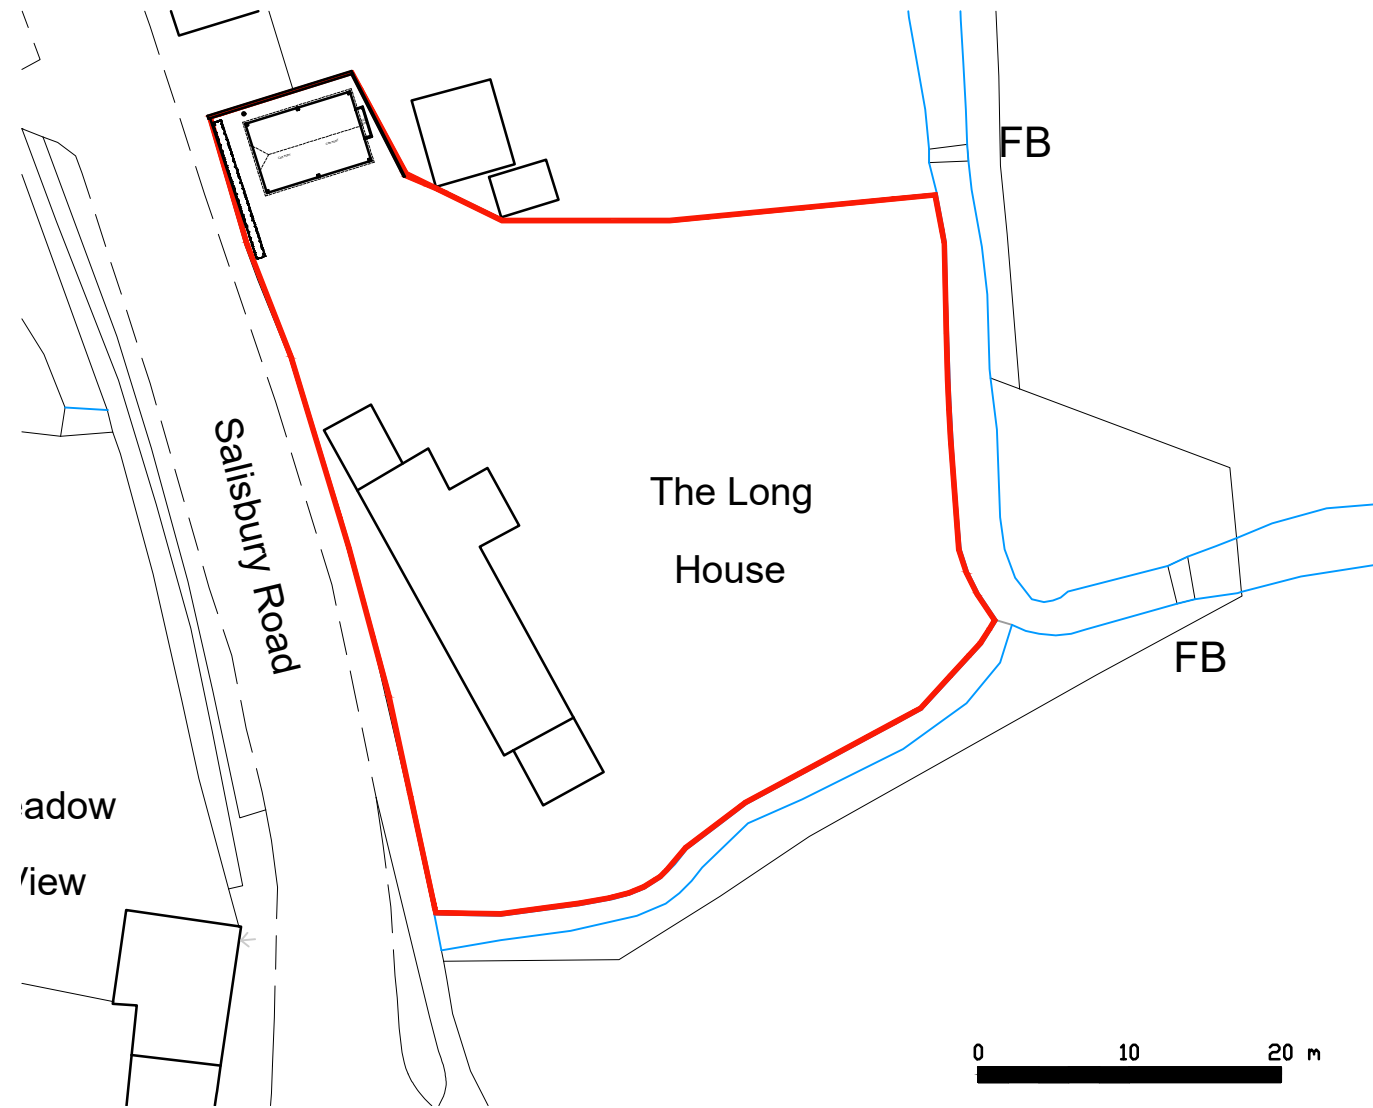

Mapping contents © Crown copyright and database rights 2022 Ordnance Survey 100035207

Location Plan
scale 1:1250

Block Plan
scale 1:500

Site Plan
scale 1:200

Project
The Long House, Salisbury Road,
Breamore, SP6 2EA.

Drawing Title			
Proposed block, location & site plan			
scale @ A3	1:1250	1:500	1:200
checked	.		
date	Jan '22	drawn	VT

326-02B