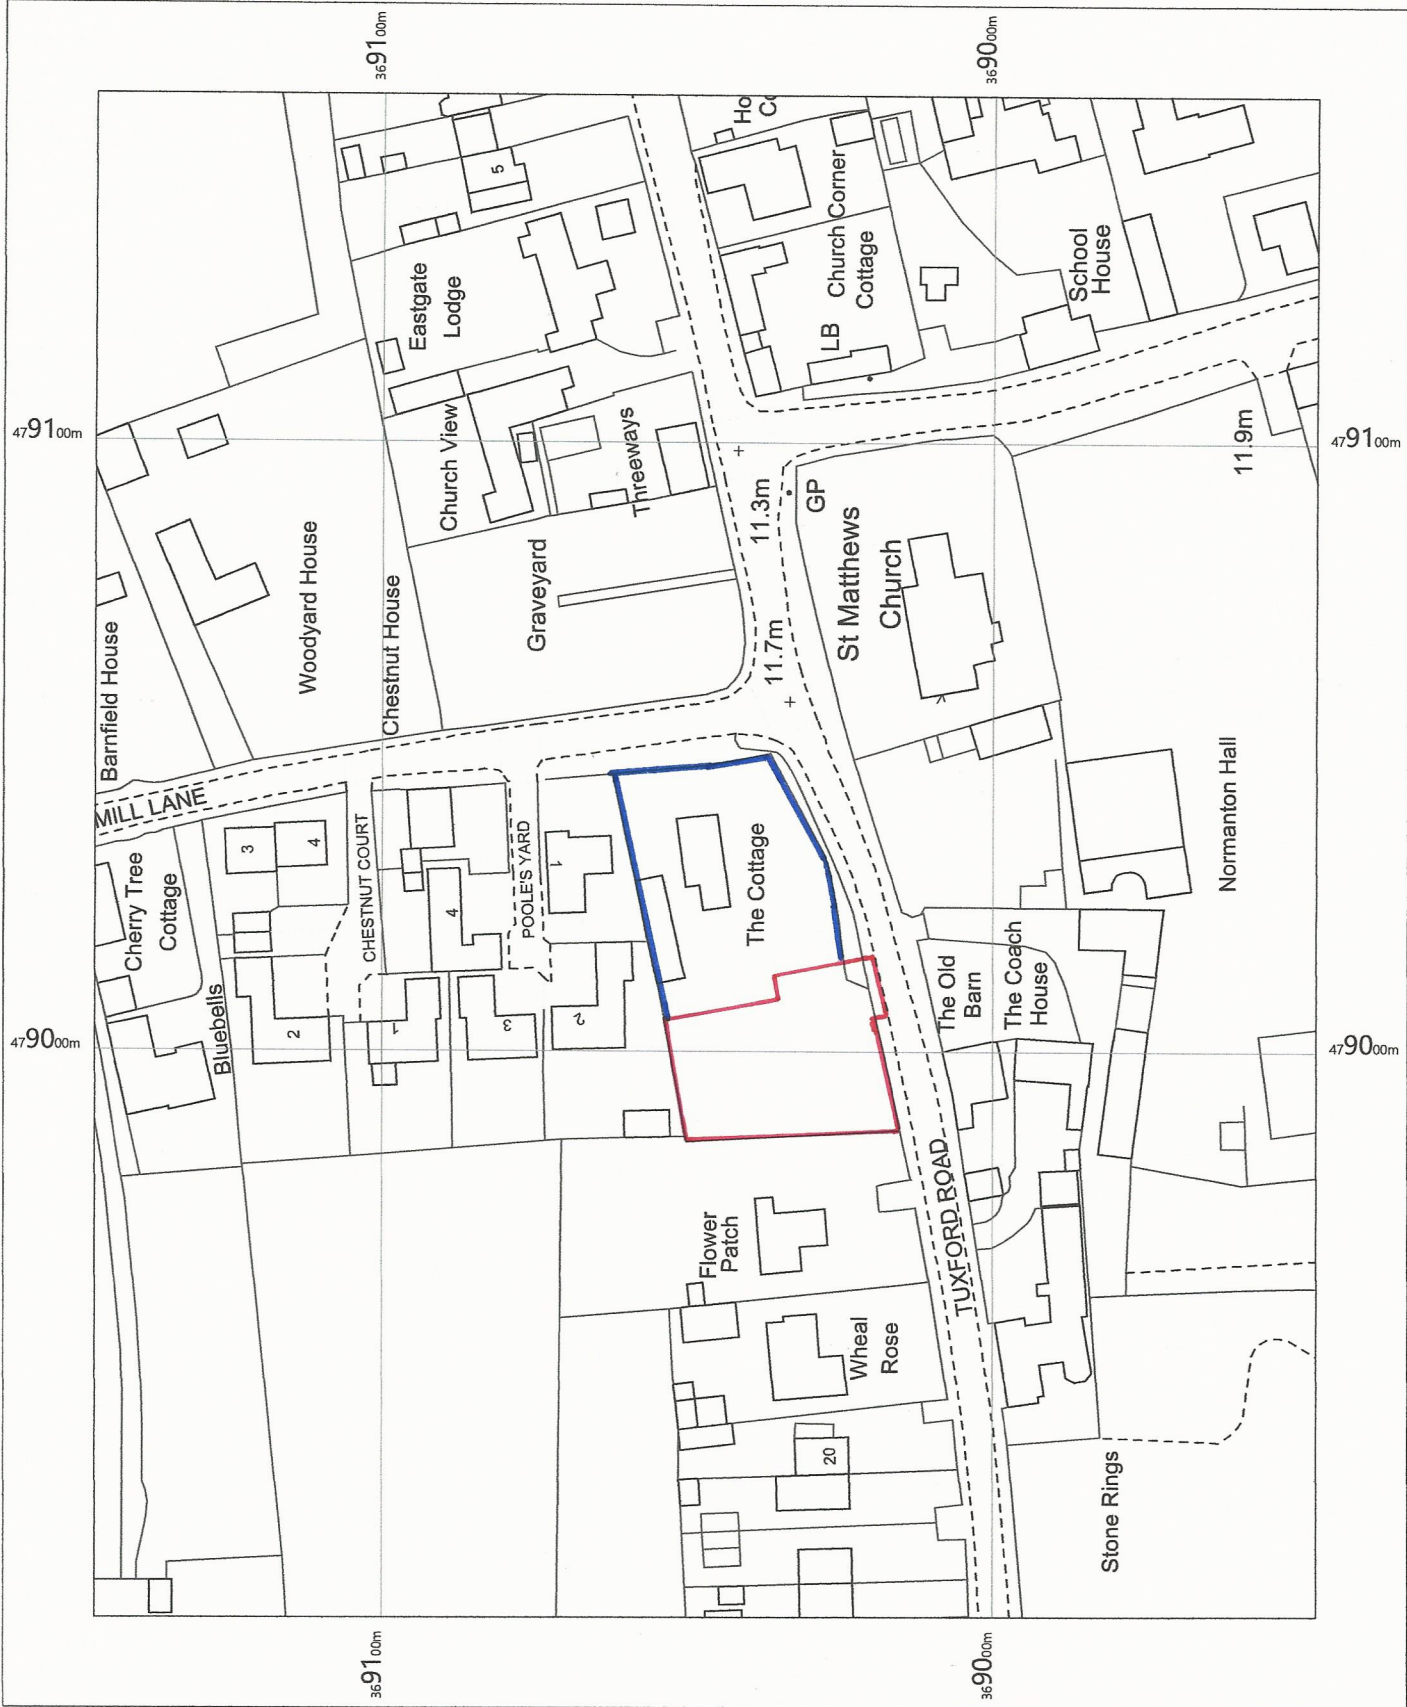

Normanton on Trent

TOWN-PLANNING.CO.UK

OS MasterMap 1250/2500/10000 scale  
Tuesday, May 17, 2022, ID:  
BW1-01038822  
maps.blackwell.co.uk

1:1250 scale print at A4, Centre:  
479032 E, 369047 N

©Crown Copyright Ordnance  
Survey. Licence no. 100041041