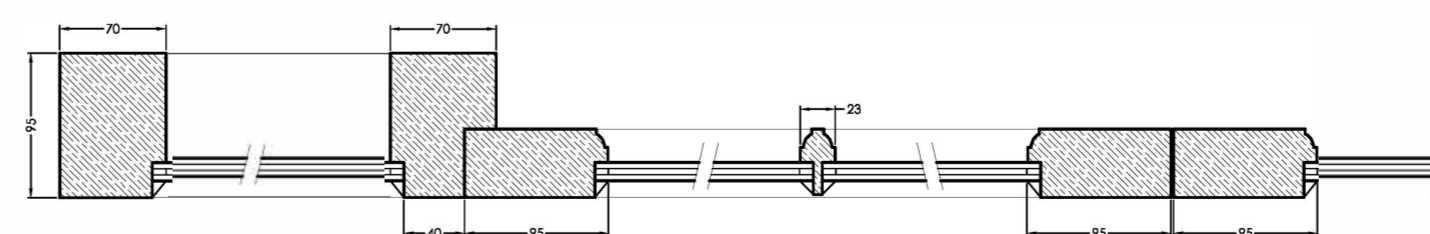

Casement Window - Elevation (1:20)

French Doors - Elevation (1:20)

Casement Window - Details (1:5)

French Doors - Details (1:5)

internal

external

P1. 25/05/22: Initial issue.

client

scale

as shown @ A2

drawing number

ST-535 / 01

revision

P1