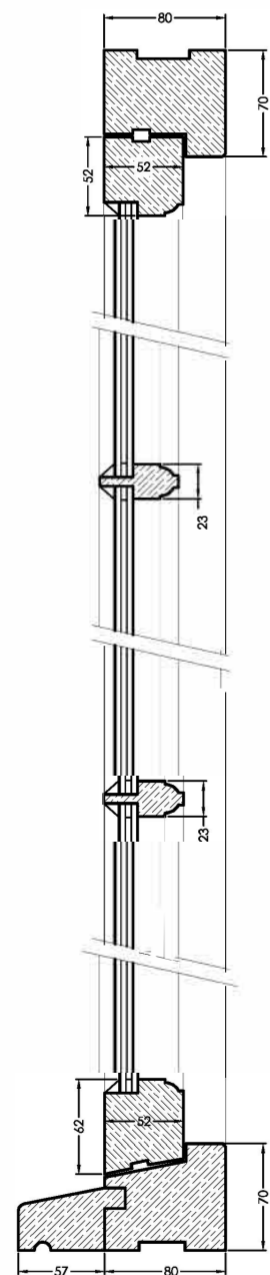

Casement Window - Elevation (1:20)

French Doors - Elevation (1:20)

Casement Window - Details (1:5)

French Doors - Details (1:5)

internal

external

P1. 25/05/22: Initial issue.

client

Mrs Hall

project

Replacement Windows

The Chestnuts, Beckingham.

drawing title

ELEVATIONS & DETAILS

date

May 2022

scale

as shown @ A2

drawing number

ST-535 / 01

revision

P1