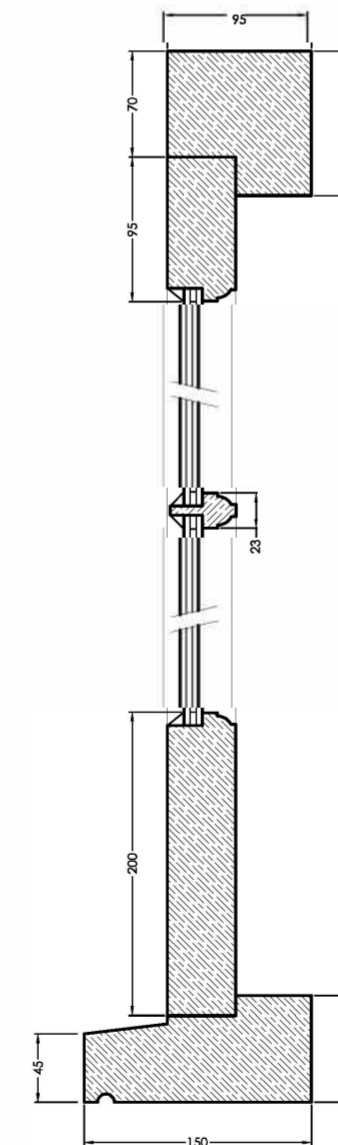

Casement Window - Elevation (1:20)

French Doors - Elevation (1:20)

Casement Window - Details (1:5)

French Doors - Details (1:5)

internal

external

P1. 25/05/22: Initial issue.

client

Mrs Hall

project

Replacement Windows

The Chestnuts, Beckingham.

drawing title

ELEVATIONS & DETAILS

date

May 2022

scale

as shown @ A2

drawing number

ST-535 / 01

revision

P1