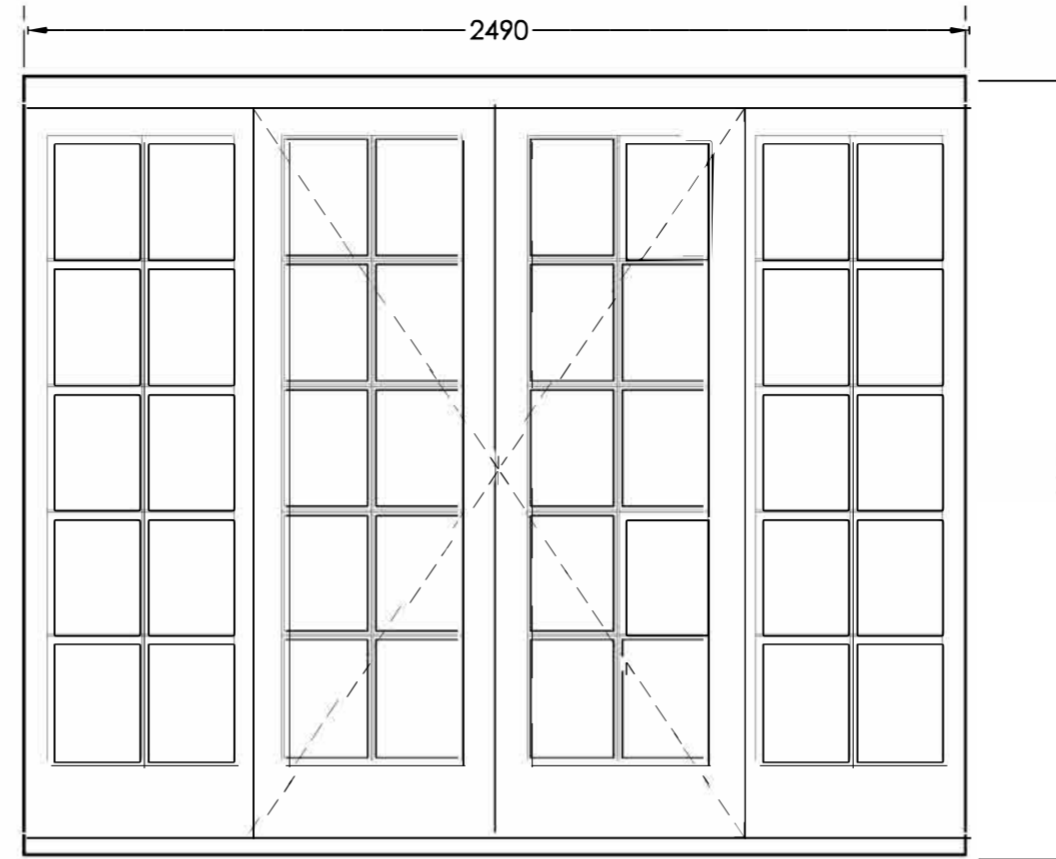

Casement Window - Elevation (1:20)

French Doors - Elevation (1:20)

Casement Window - Details (1:5)

French Doors - Details (1:5)

internal

external

P1. 25/05/22: Initial issue.

client

Mrs Hall

project

Replacement Windows

The Chestnuts, Beckingham.

drawing title

ELEVATIONS & DETAILS

date

May 2022

scale

as shown @ A2

drawing number

ST-535 / 01

revision

P1