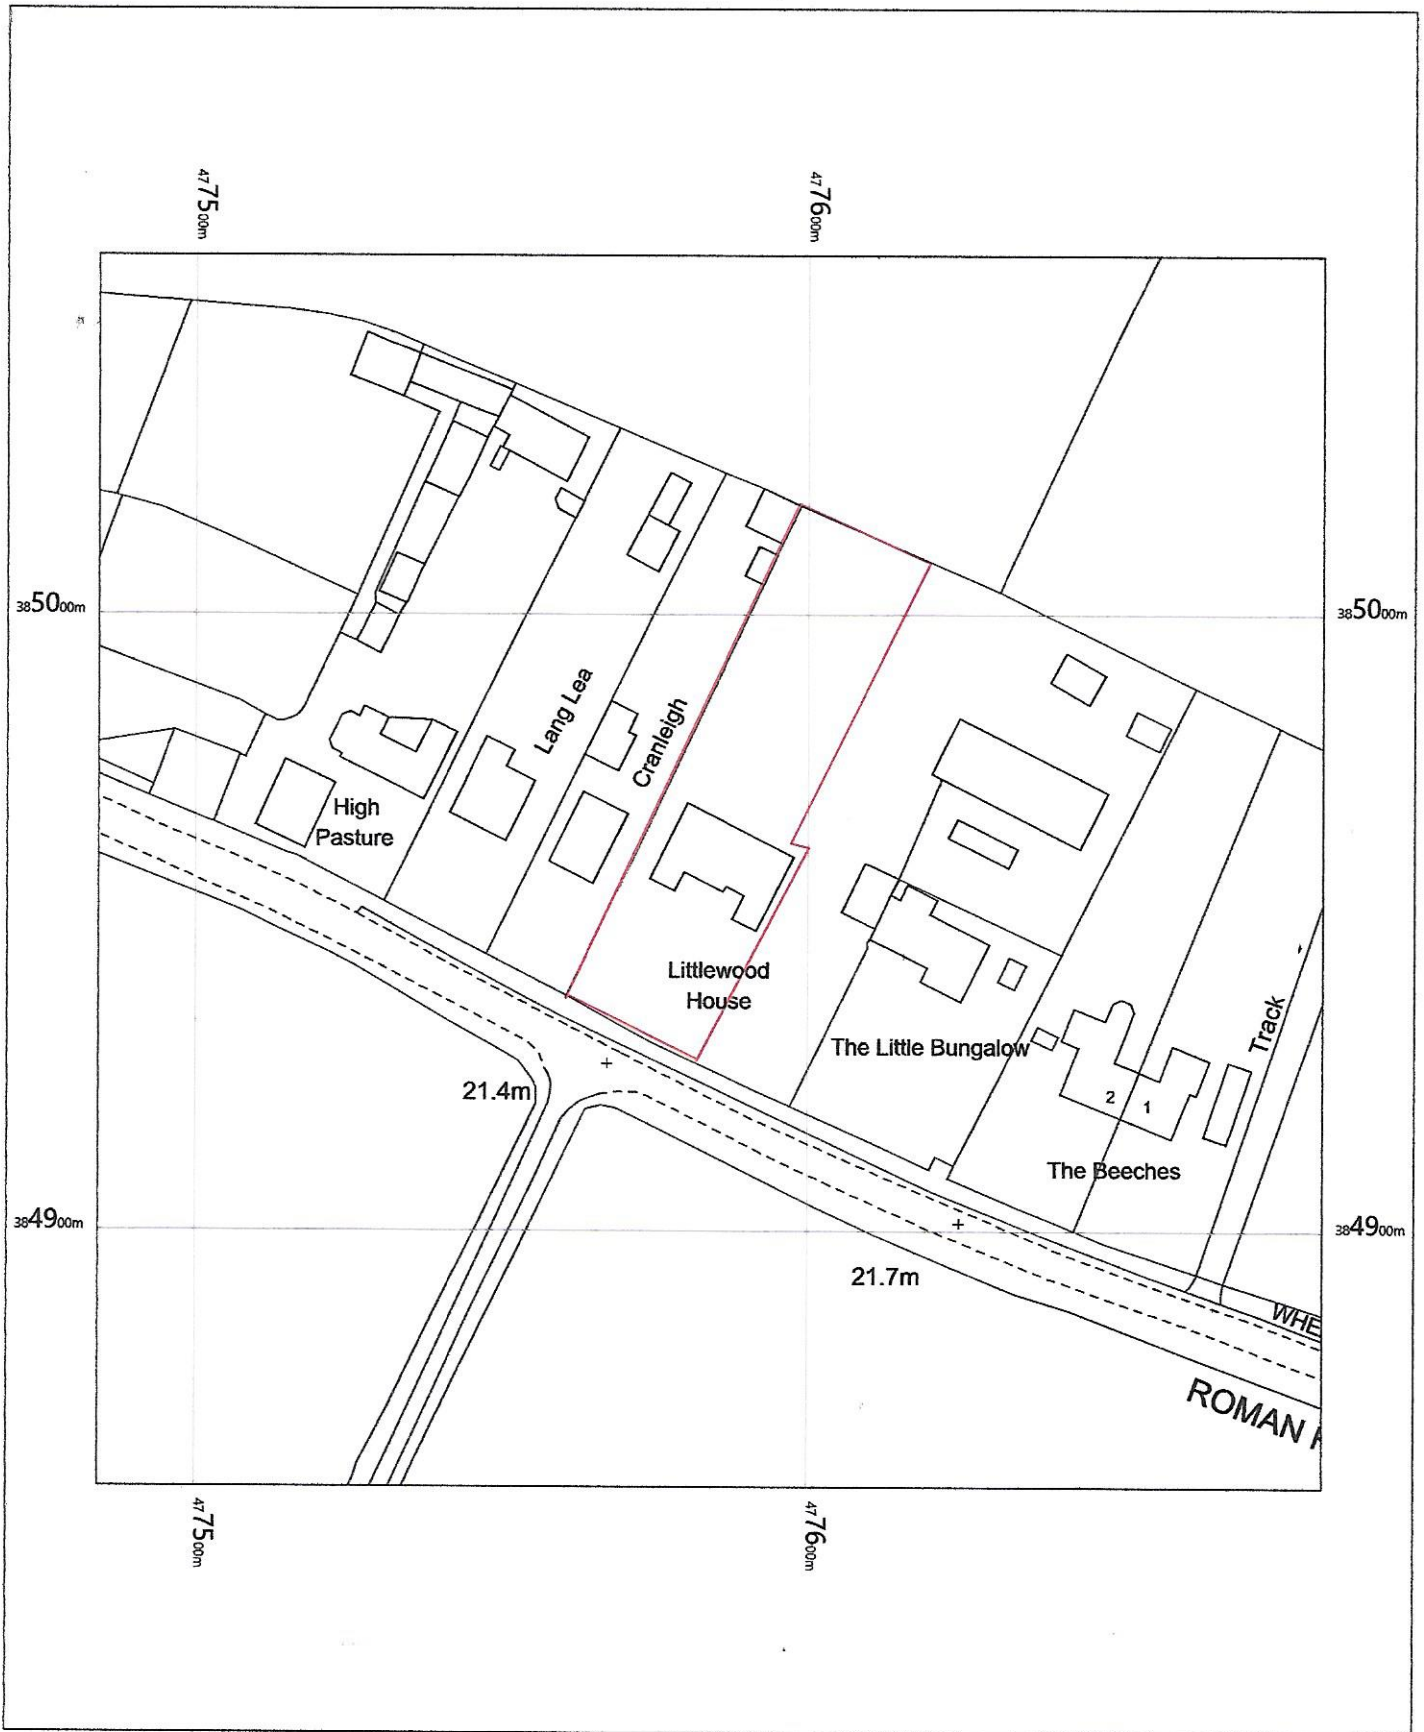

Littlewood House, Wheatley Road, DN22 9HU

Littlewood House
Wheatley Road,
Retford,
Sturton Le Steeple,
Nottinghamshire
DN22 9HU

OS MasterMap 1250/2500/10000 scale
Wednesday, June 22, 2022, ID: MPMBW-01046005
www.blackwellmapping.co.uk
1:1250 scale print at A4, Centre: 477584 E, 384958 N
©Crown Copyright Ordnance Survey. Licence no. 100041041