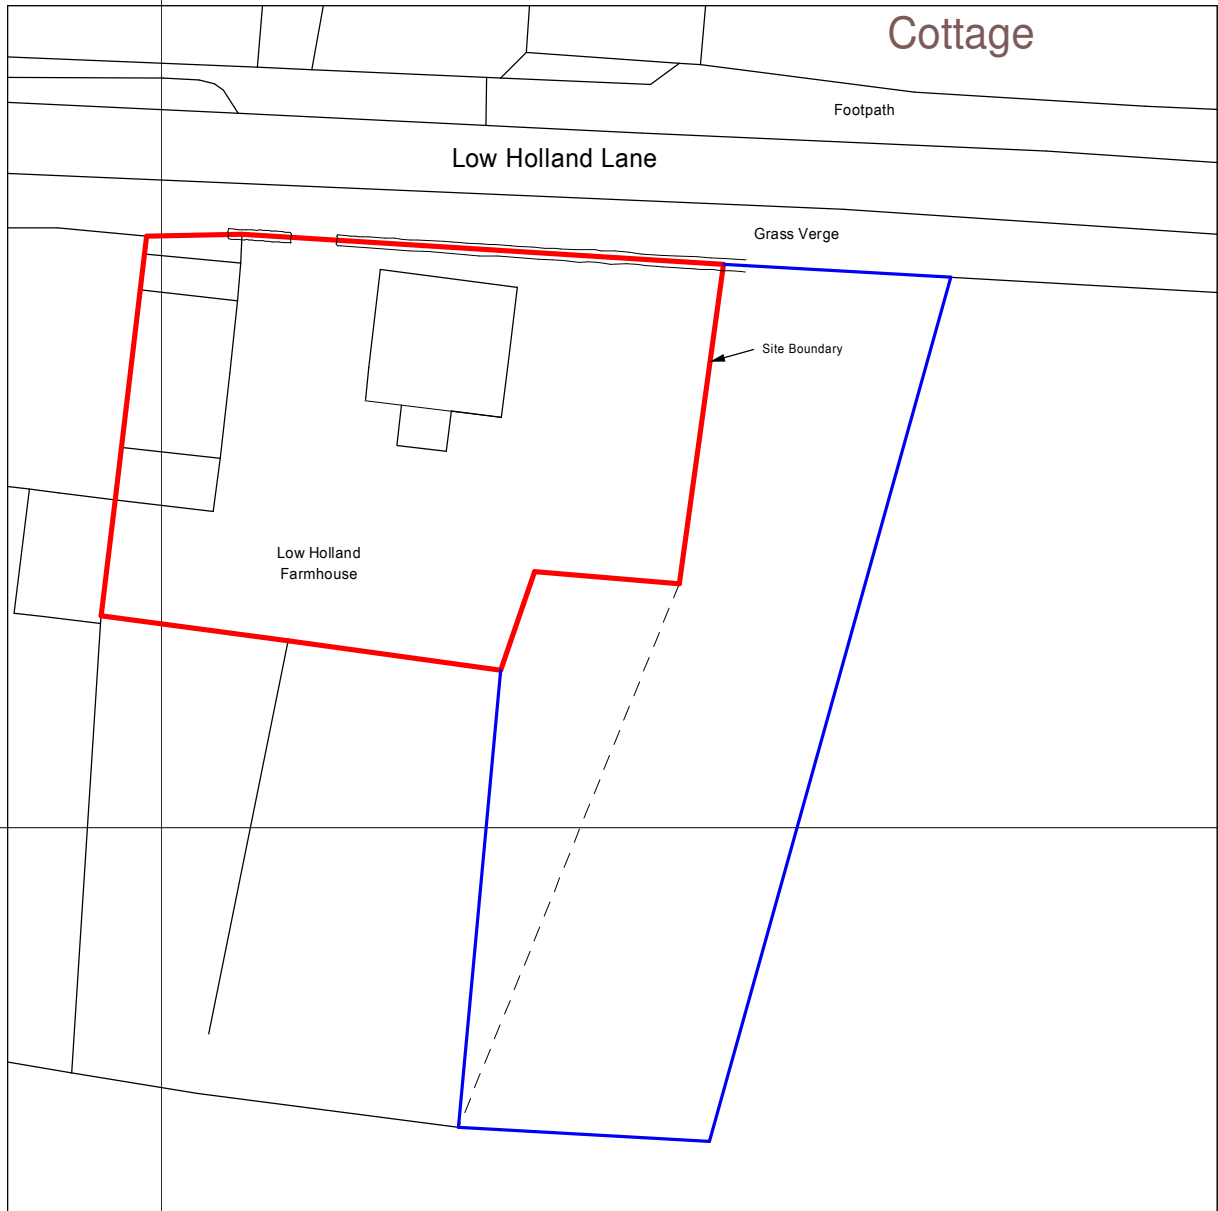

Low Holland Farm House
Low Holland Lane
Sturton Le Steeple

EXISTING BLOCK PLAN
Scale 1:500
A4