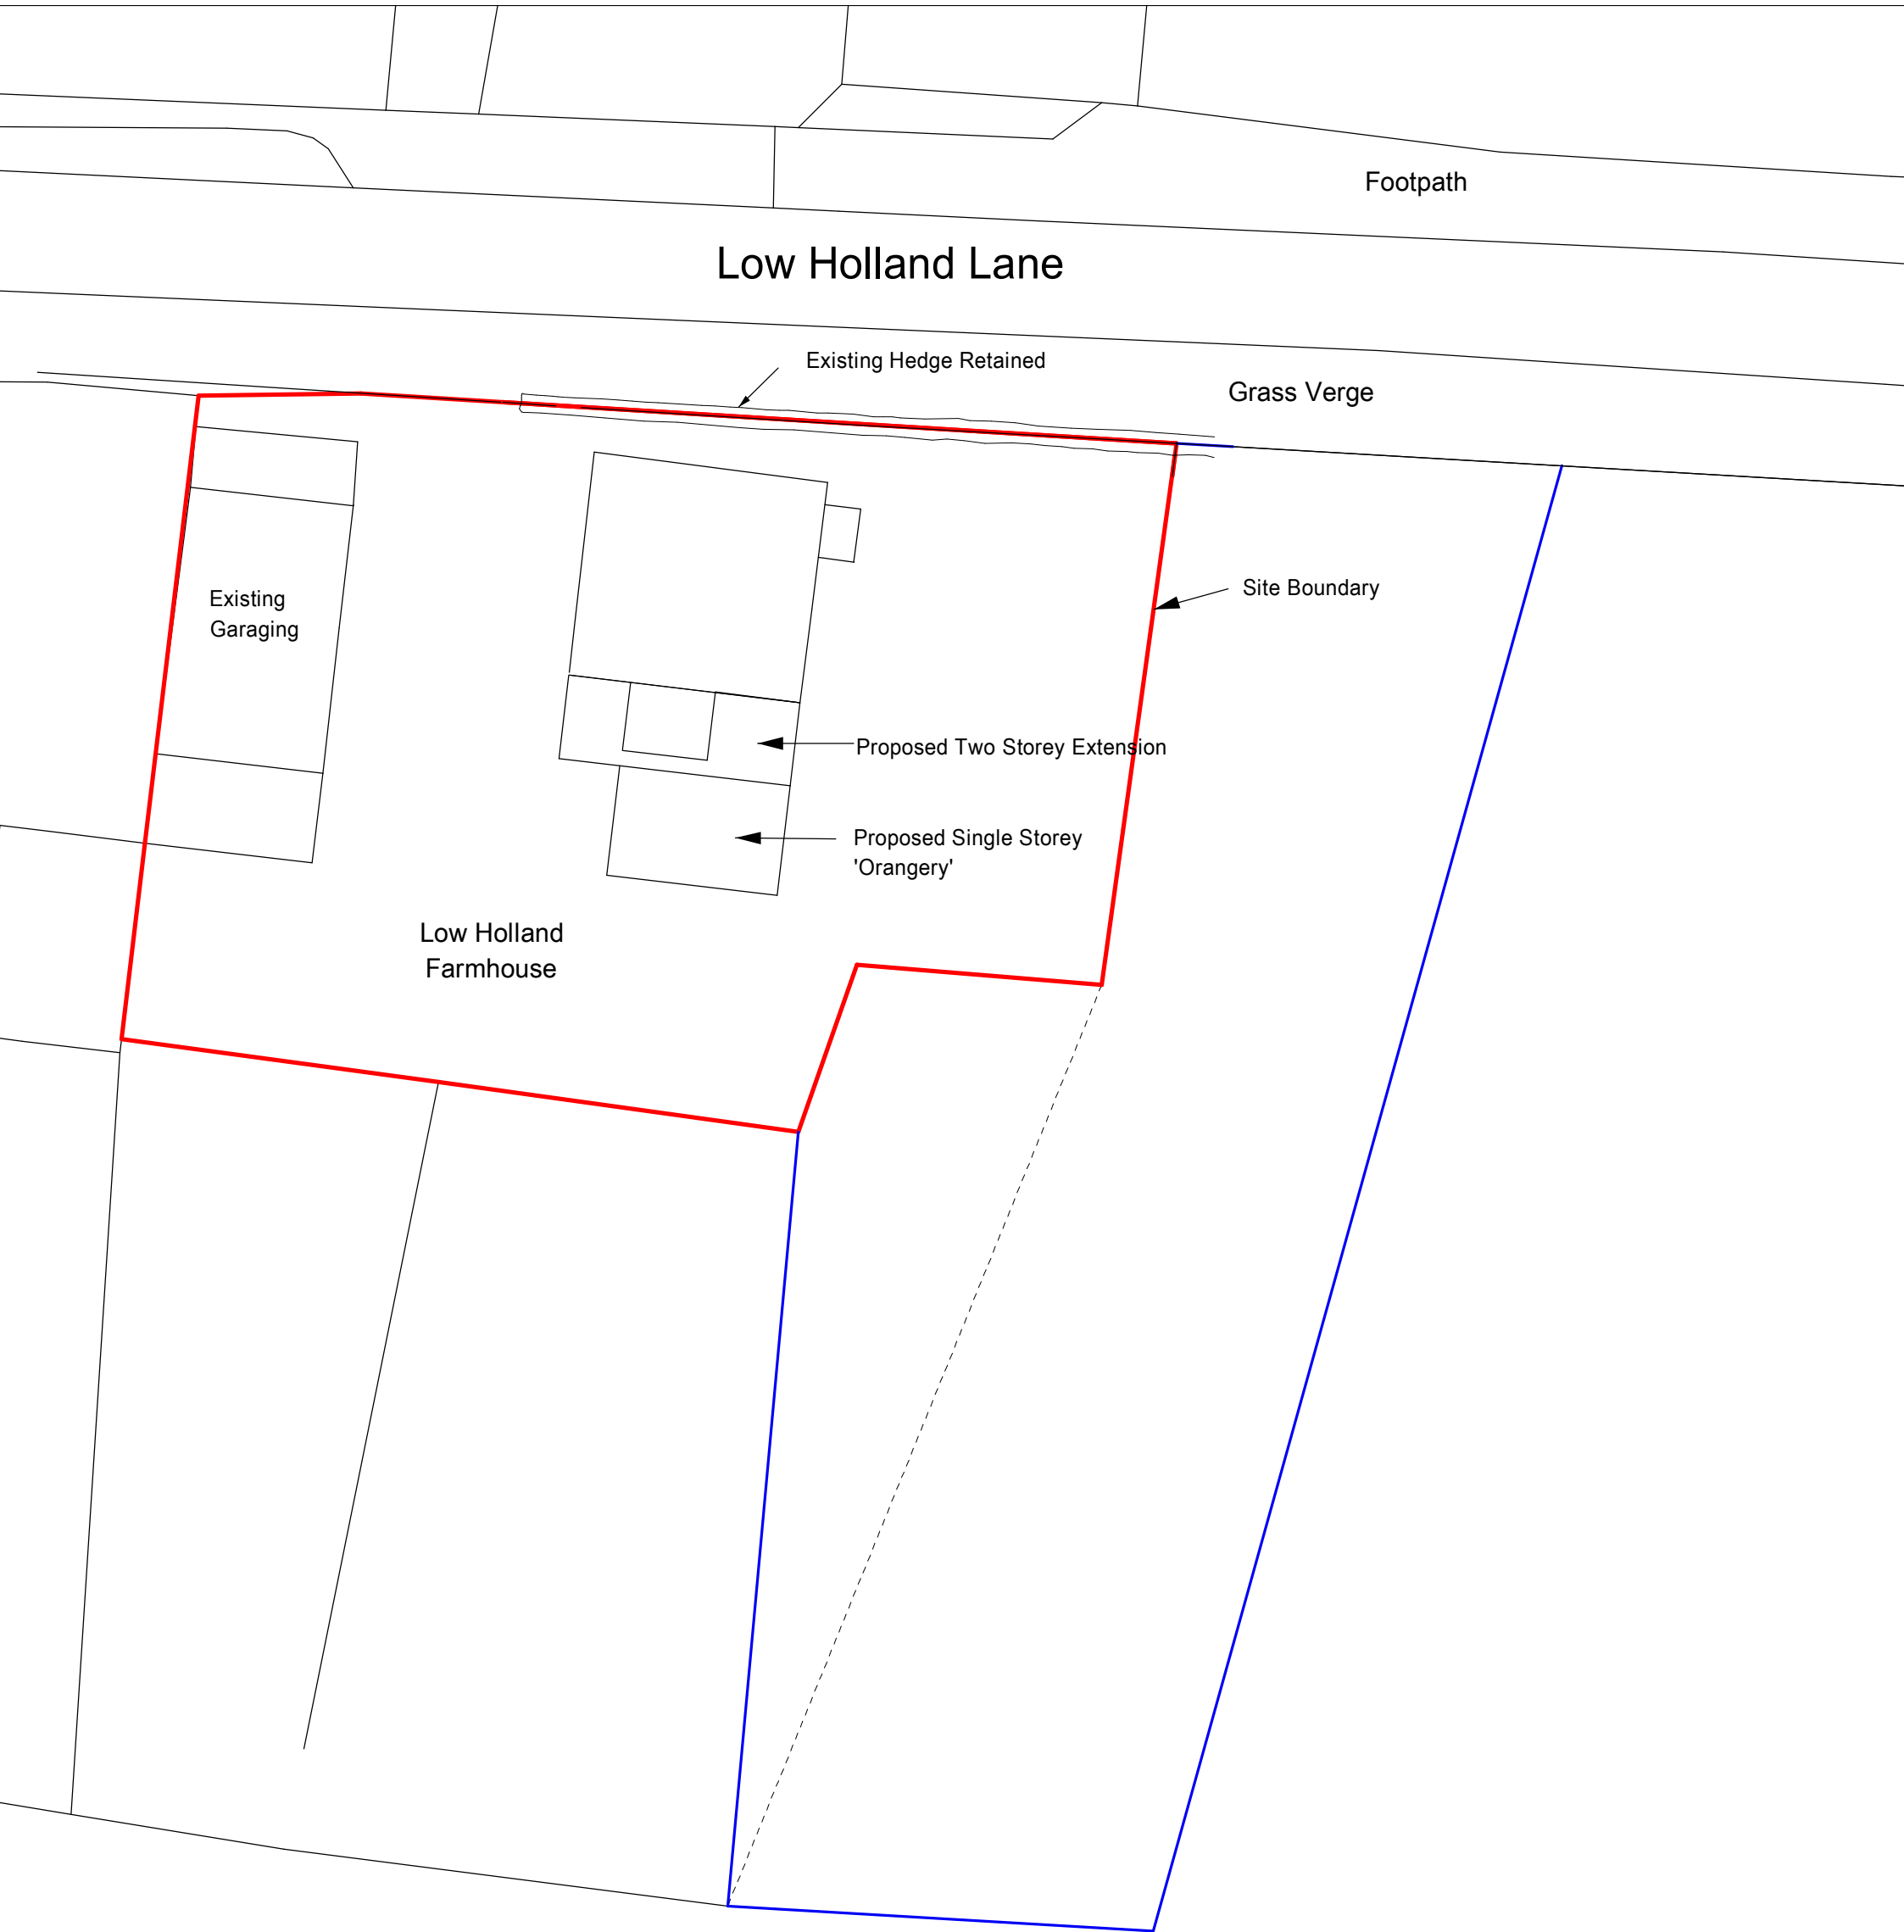

Low Holland Farm House
Low Holland Lane
Sturton Le Steeple

PROPOSED BLOCK PLAN
Scale 1:250
A3