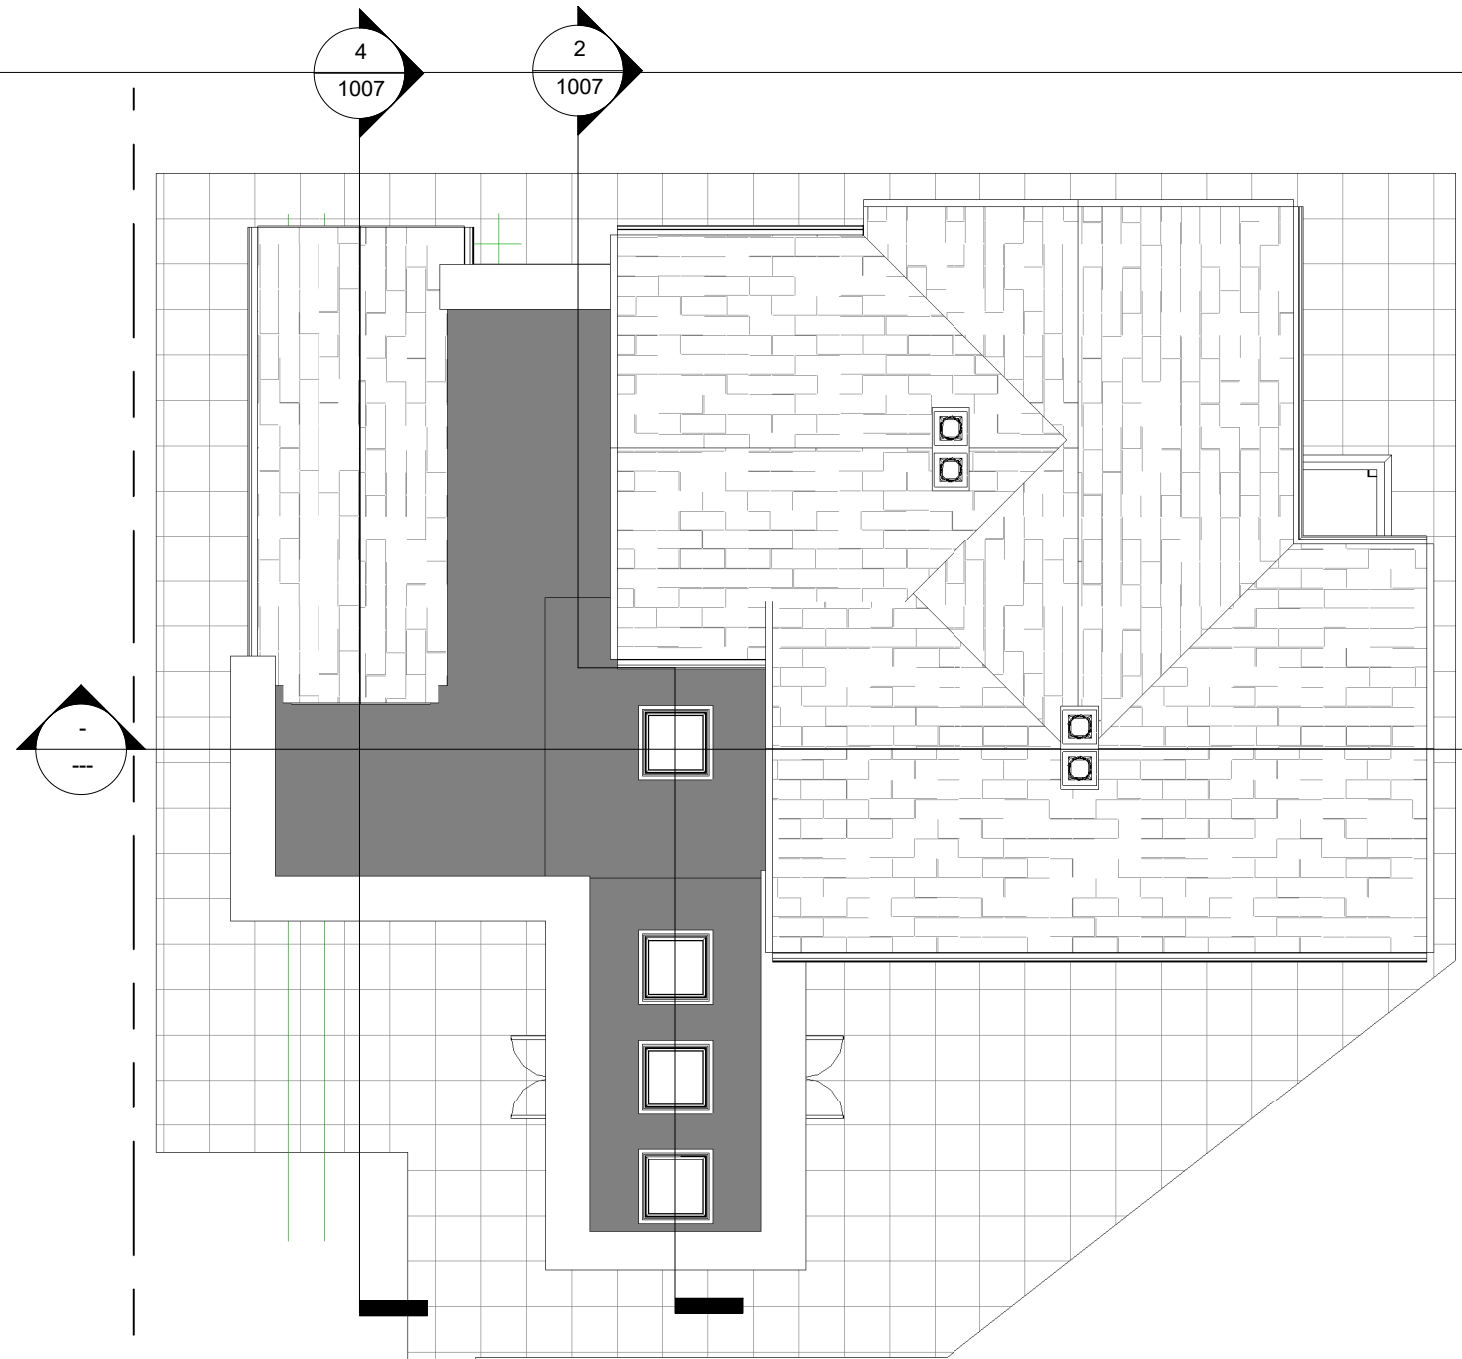

1 30 Roof Plan Existing
1 : 100

2 30 Roof Plan Proposed
1 : 100

THIS DRAWING AND CAD DATA THEREIN IS PROTECTED BY
COPYRIGHT
AND MUST NOT BE COPIED OR REPRODUCED
WITHOUT THE WRITTEN CONSENT OF
OwlArchitecture.com

No

Job Name
Fox Residence
The Lodge LS26 8AG
Newsham Green Road
Drawing Title
Roof Plans

Status
v4.2

Sheet By
Revit2020

Scale at A3 - double scale at A1
1 : 100

Job Number
1747

Drawing Number
1004

Issued Date
21/06/2022