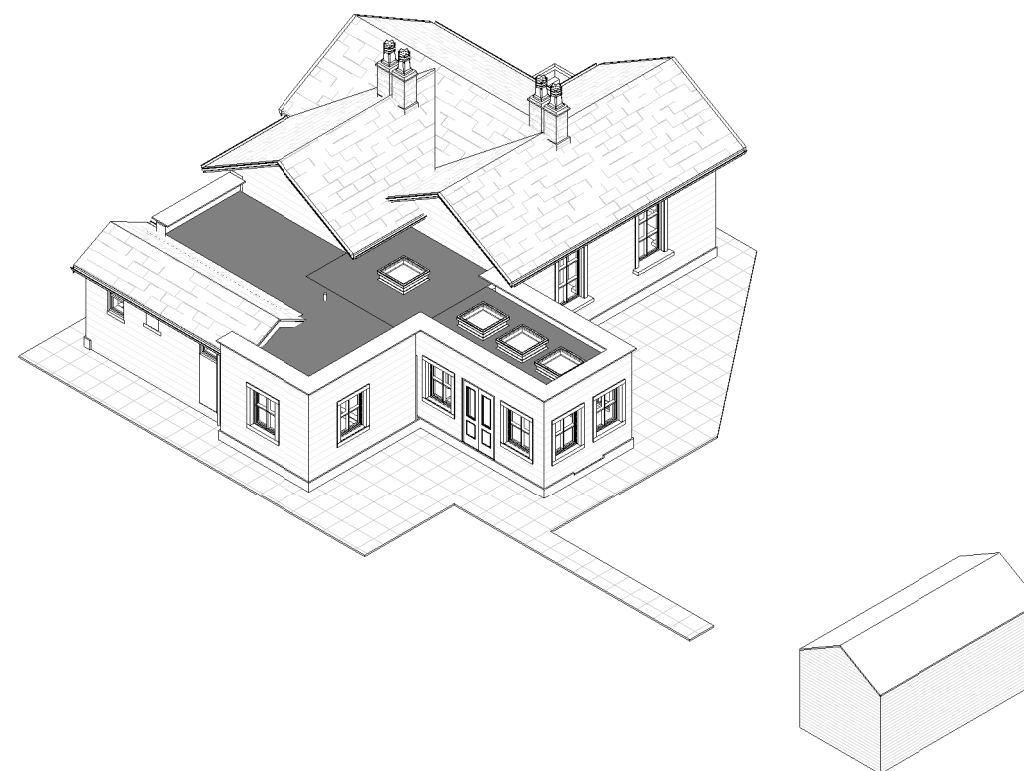

1 3D Existing Front

2 3D Existing Back

3 3D Proposed Front

4 3D Proposed Back

rev	description	initial	date
Job Name			
Fox Residence			
The Lodge LS26 8AG			
Newsham Green Road			
Drawing Title			
3D for information only			

Status
v4.2

Sheet By
Revit2020

Job Number	Drawing Number	Issued Date
1747	1006	21/06/2022

Mob: 0771 898 6000
 Alwoodley
 Leeds
 West Yorkshire
OWLarchitecture.com

OWL . architecture @ outlook.com