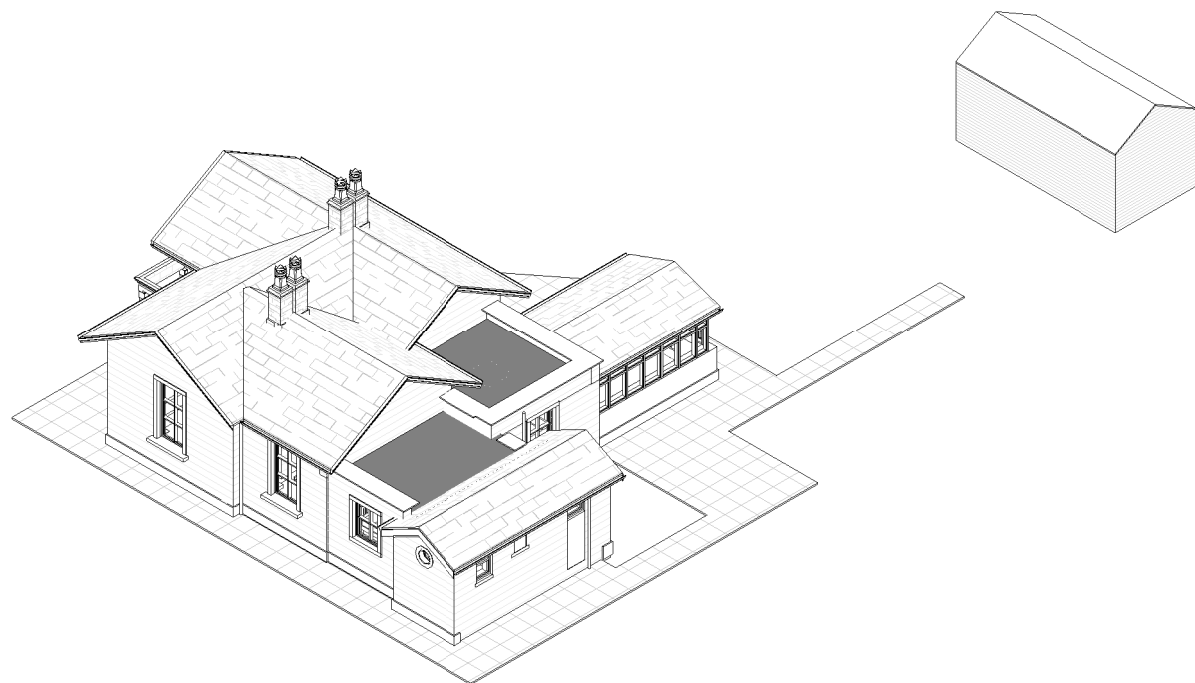

1 3D Existing Front

2 3D Existing Back

3 3D Proposed Front

4 3D Proposed Back

rev	description	initial	date
Job Name			
Fox Residence			
The Lodge LS26 8AG			
Newsham Green Road			
Drawing Title			
3D for information only			

Status
v4.2

Sheet By
Revit2020

Job Number	Drawing Number	Issued Date
1747	1006	21/06/2022

Mob: 0771 898 6000
 Alwoodley
 Leeds
 West Yorkshire
OWLarchitecture.com

OWL . architecture @ outlook.com