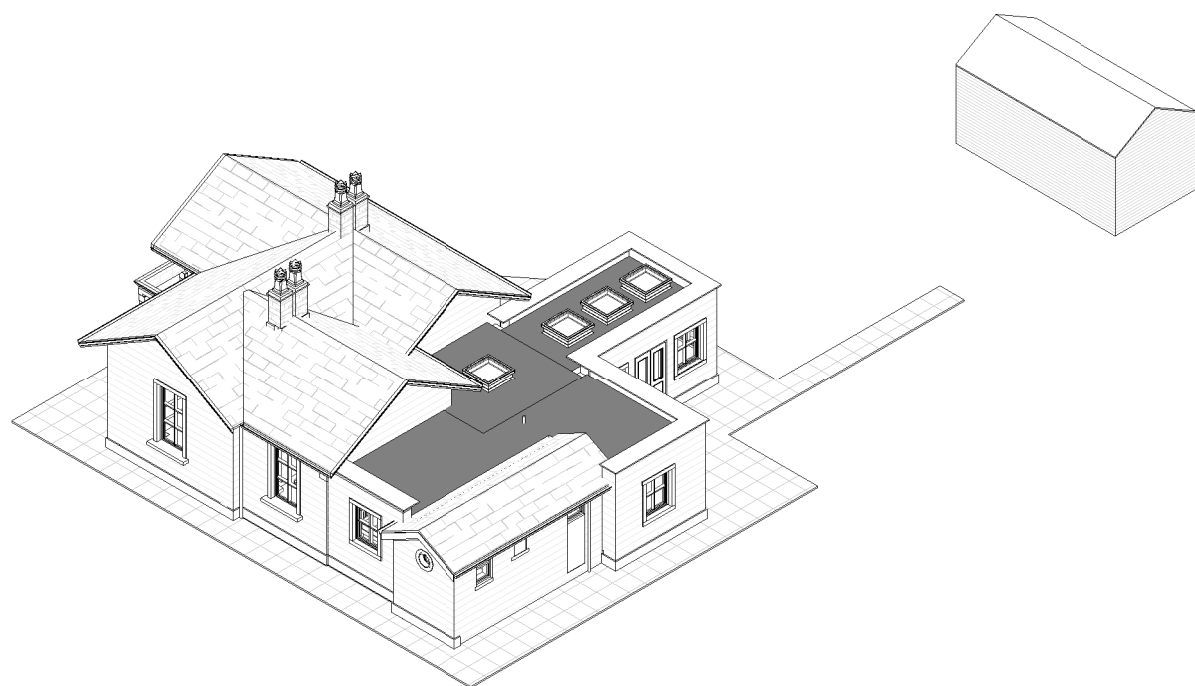

1 3D Existing Front

2 3D Existing Back

3 3D Proposed Front

4 3D Proposed Back

rev	description	initial	date
Job Name			
Fox Residence			
The Lodge LS26 8AG			
Newsham Green Road			
Drawing Title			
3D for information only			

Status
v4.2

Sheet By
Revit2020

Job Number	Drawing Number	Issued Date
1747	1006	21/06/2022

Mob: 0771 898 6000
 Alwoodley
 Leeds
 West Yorkshire
OWLarchitecture.com

OWL . architecture @ outlook.com