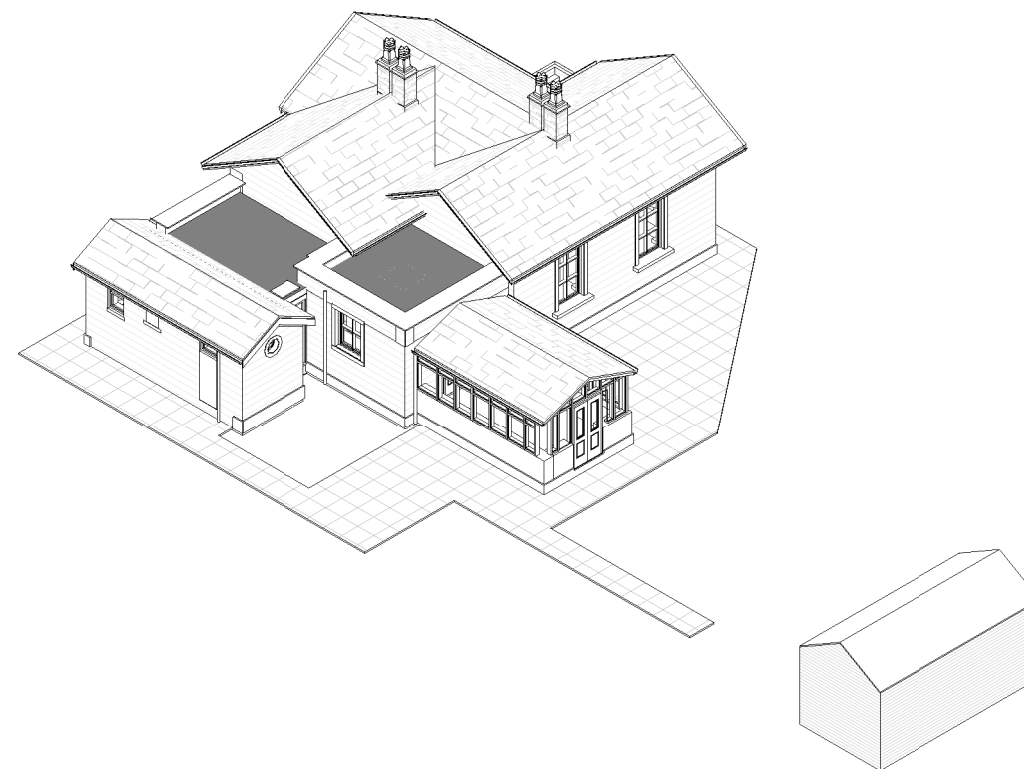

1 3D Existing Front

2 3D Existing Back

3 3D Proposed Front

4 3D Proposed Back

rev	description	initial	date
Job Name			
Fox Residence			
The Lodge LS26 8AG			
Newsham Green Road			
Drawing Title			
3D for information only			

Status
v4.2

Sheet By
Revit2020

Job Number	Drawing Number	Issued Date
1747	1006	21/06/2022

Mob: 0771 898 6000
 Alwoodley
 Leeds
 West Yorkshire
OWLarchitecture.com

OWL . architecture @ outlook.com