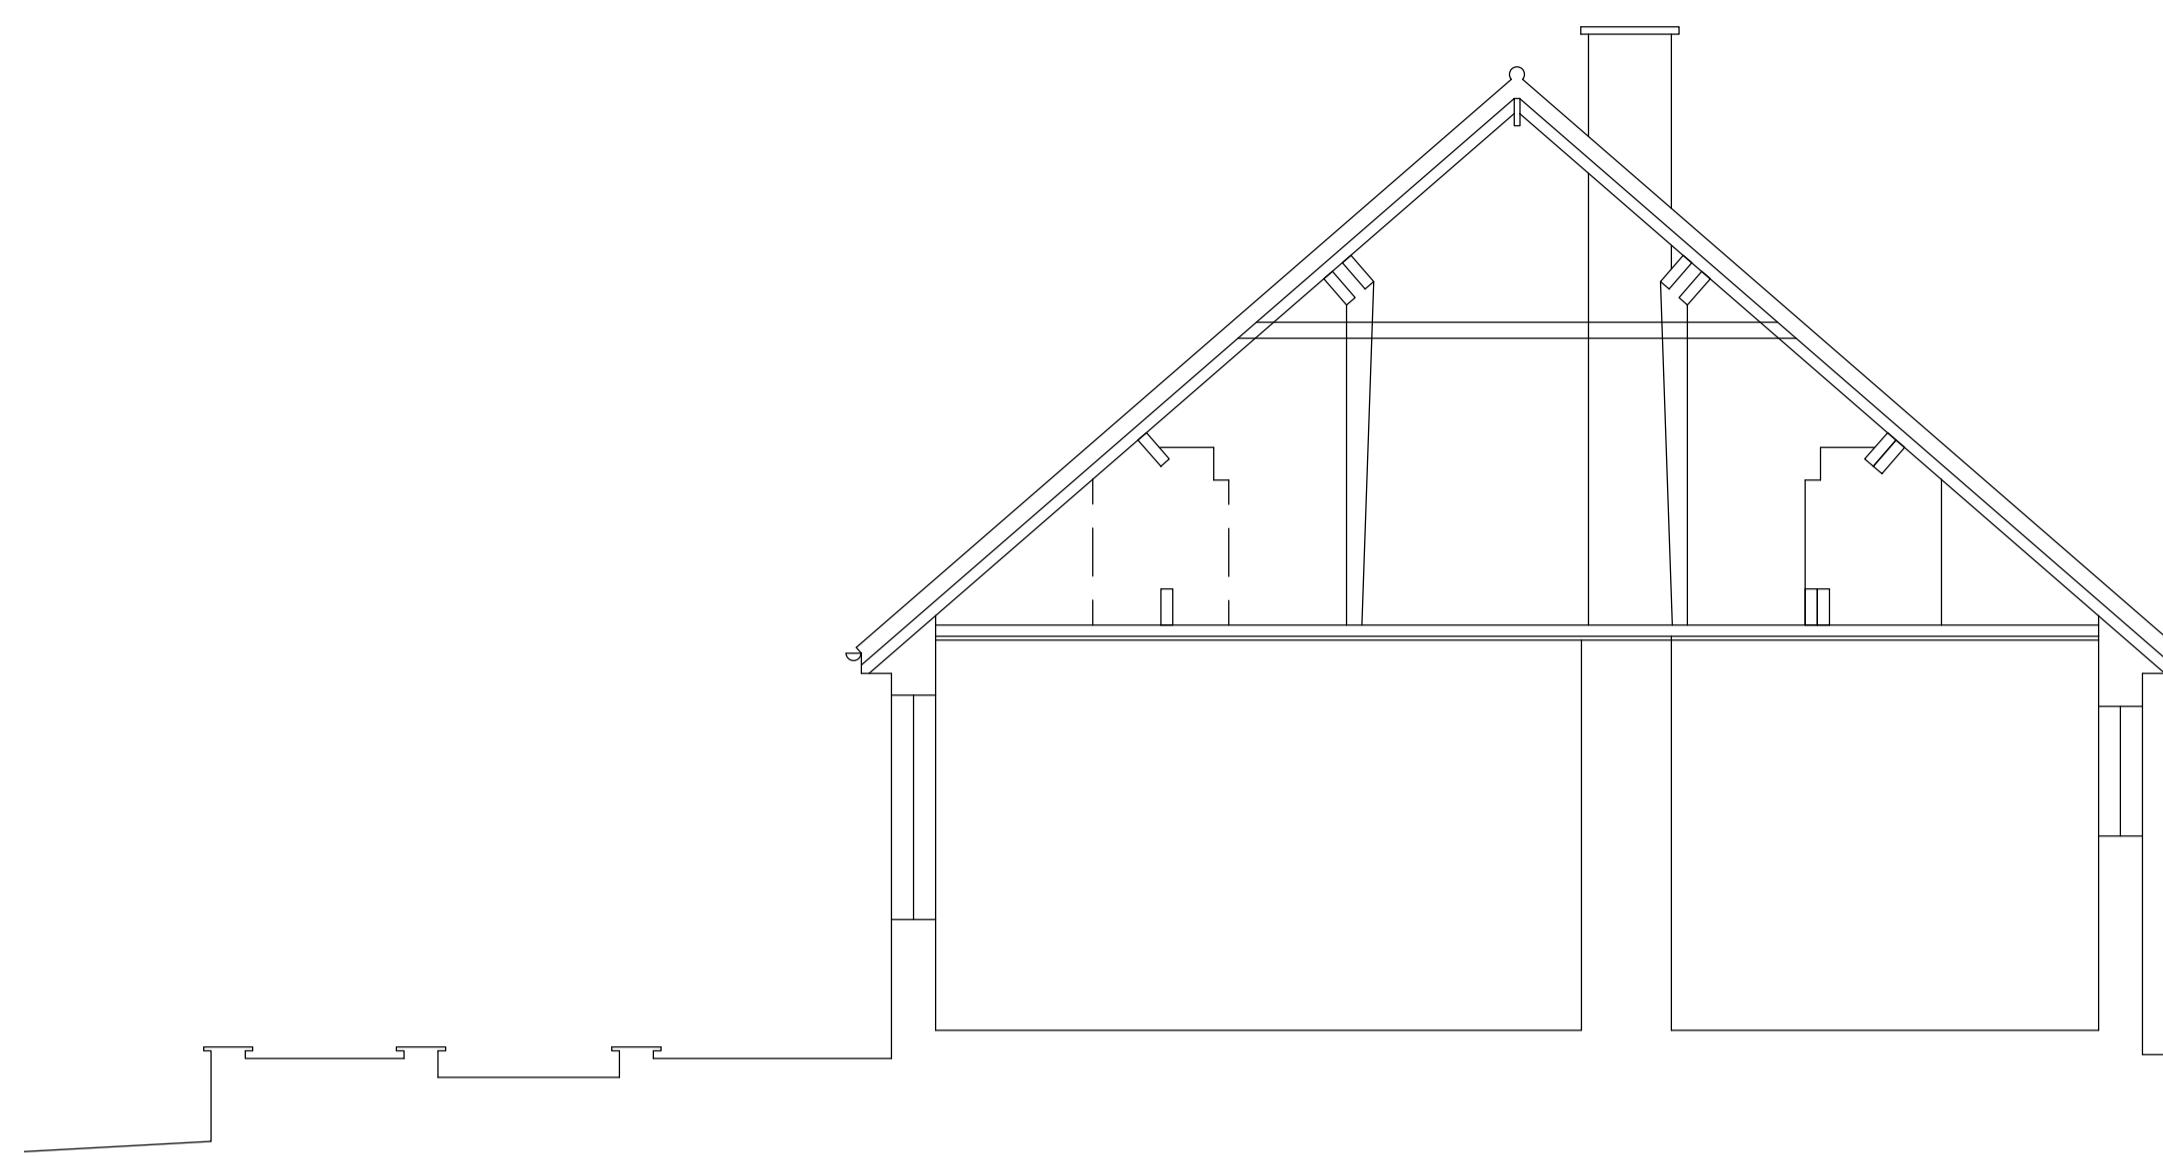

section b-b