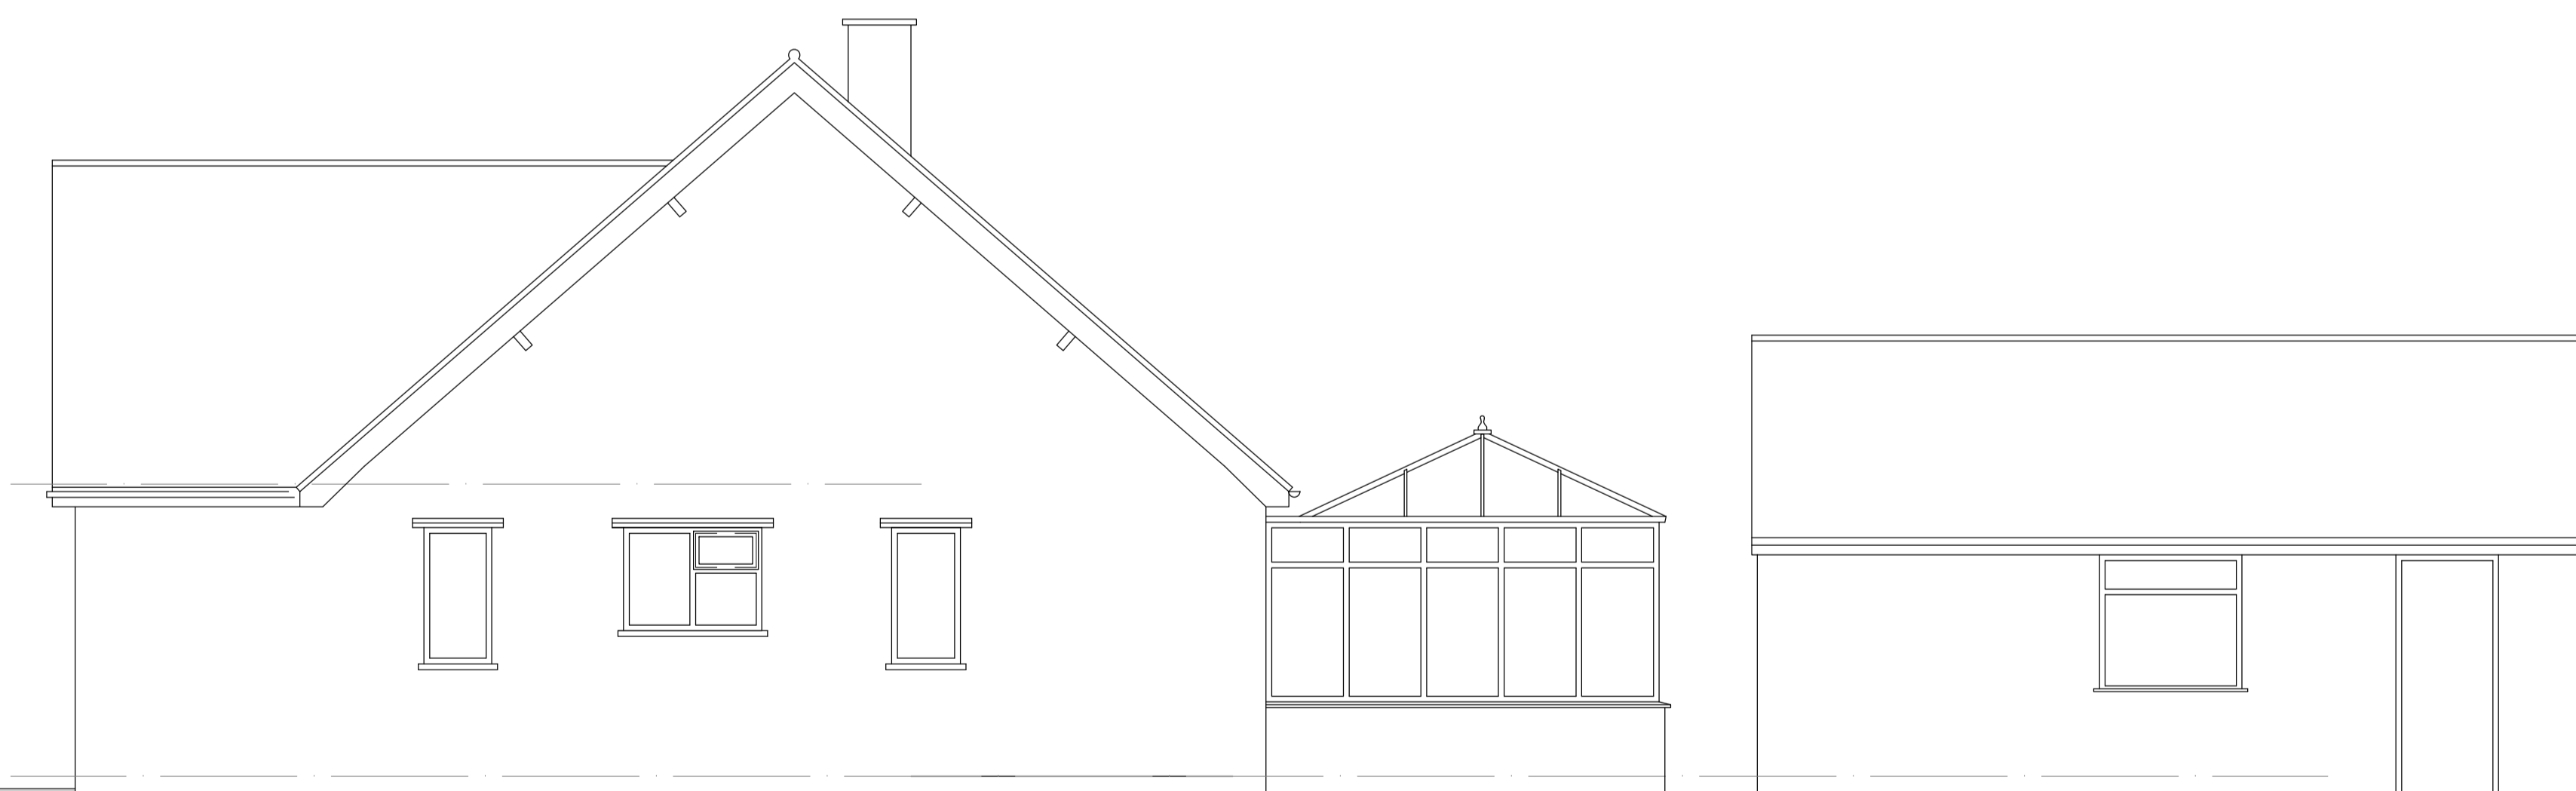

East Elevation

Client

Mr & Mrs P Keatley

Job

Alterations & Extensions

**Fairview
Earl Shilton Road
Thurlaston
Leicestershire**

Drawing

**Elevations &
Sections as exist**

Revisions

Drawn by:

Scale 1:50 (A1)

Date July 2019

Job No: 19-010

Drawing no: 03