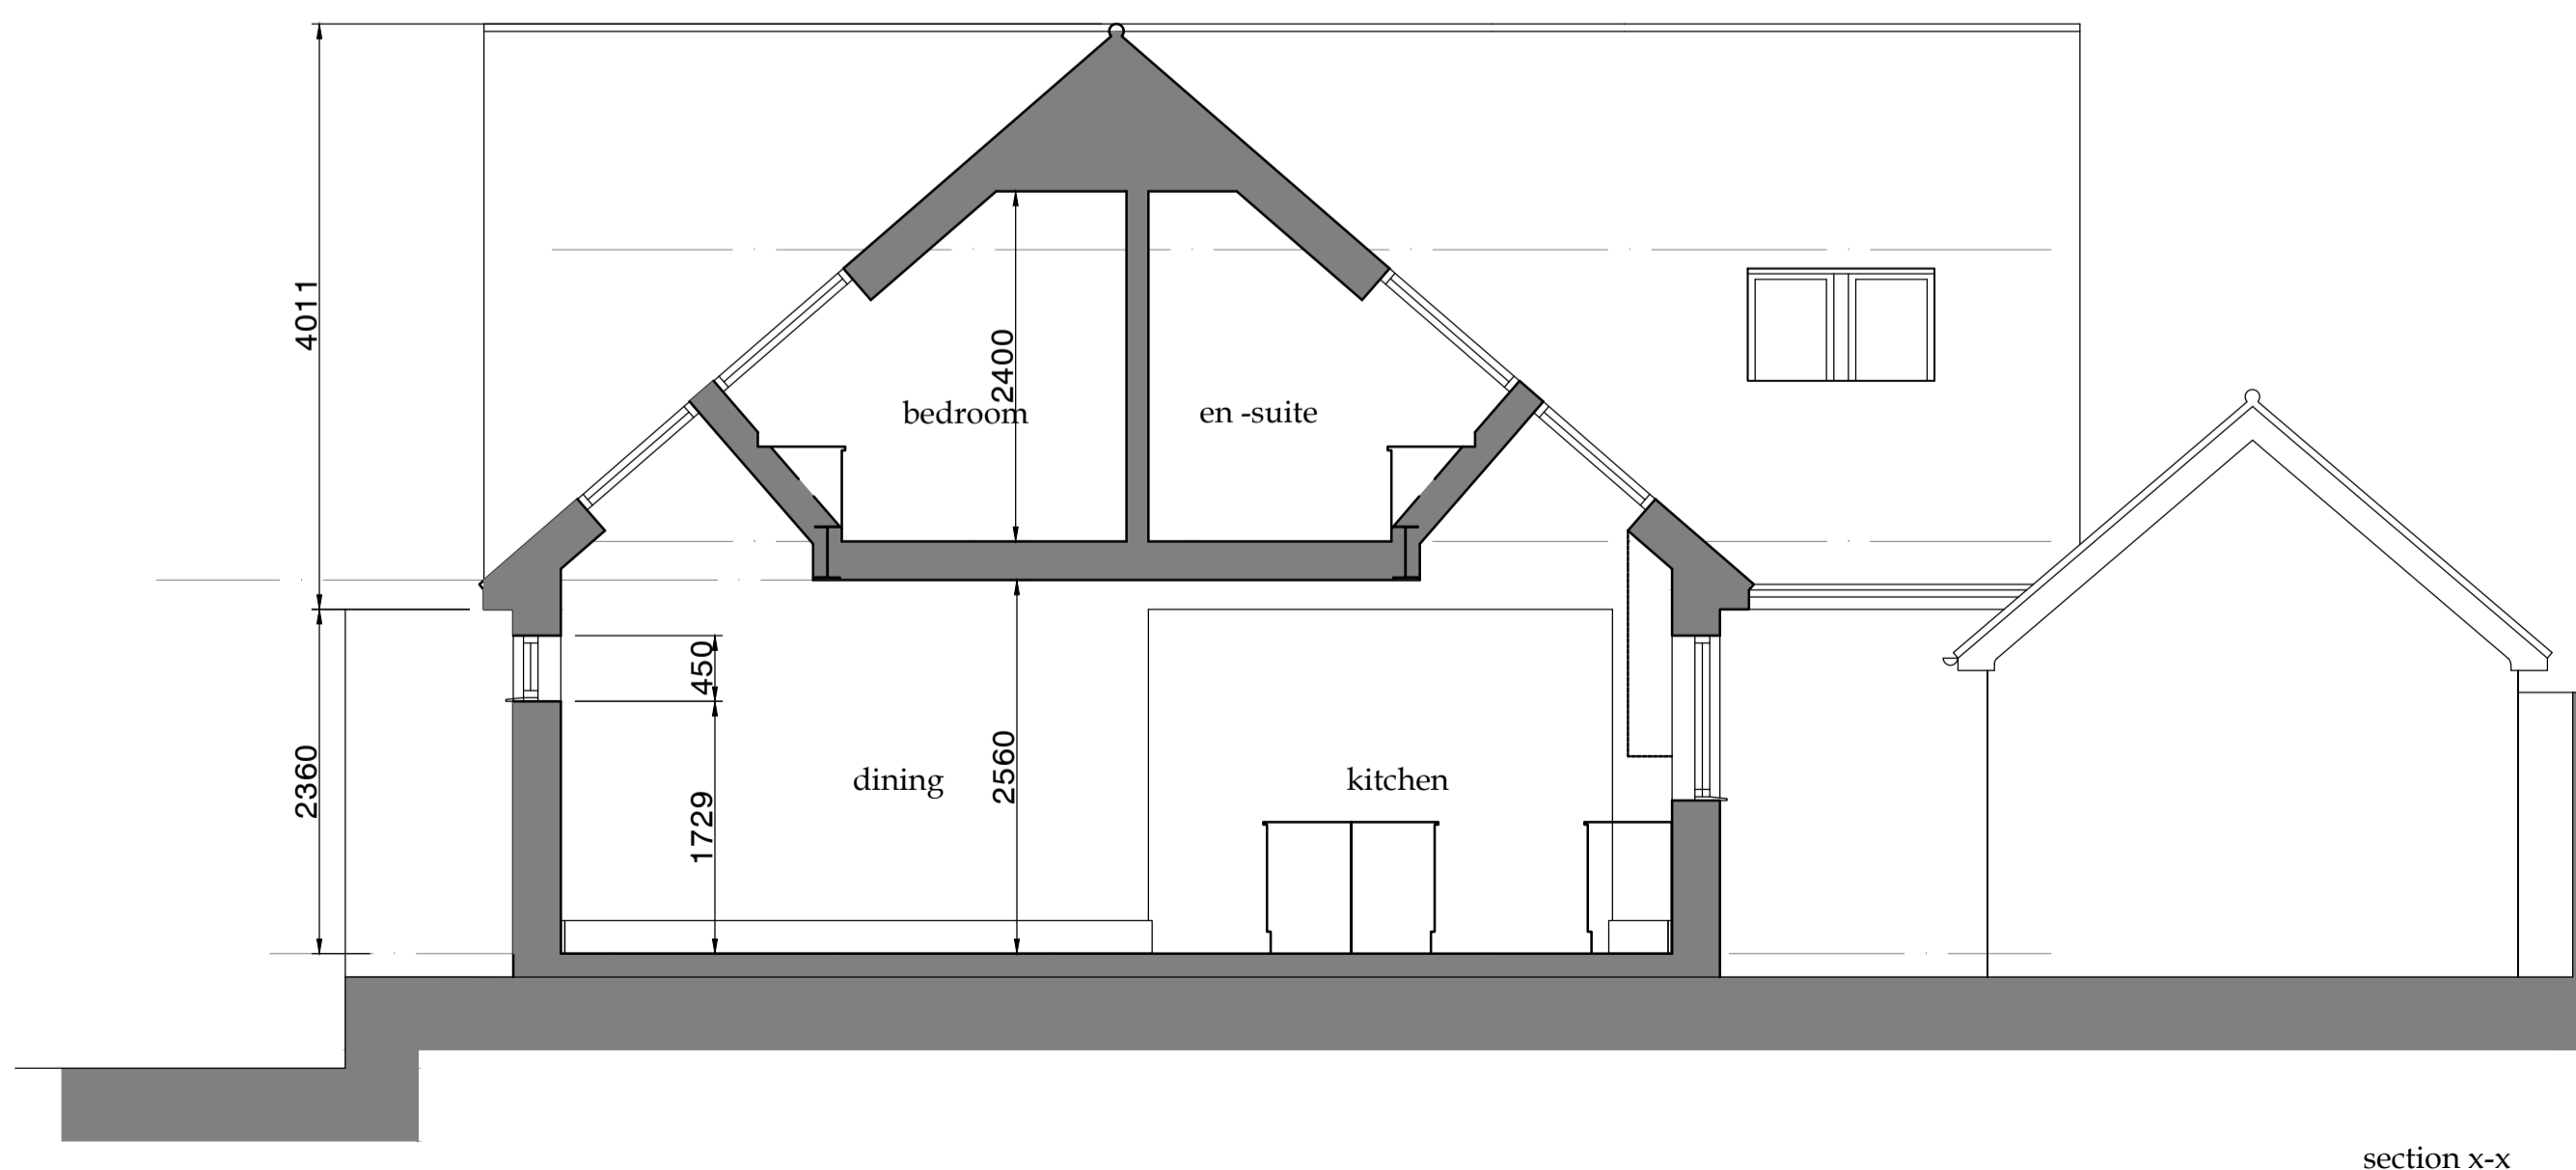

section x-x

Client
Mr & Mrs P Keatley

Job
Alterations & Extensions

Fairview
Earl Shilton Road
Thurlaston
Leicestershire

Drawing
section
& elevations as proposed

Revisions
rev a: 26MAY2022 - revised layout and elevation treatment following client's comments

Drawn by:	
Scale	1:50 (A1)
Date	Feb 2020
Job No:	19-010
Drawing no:	06a