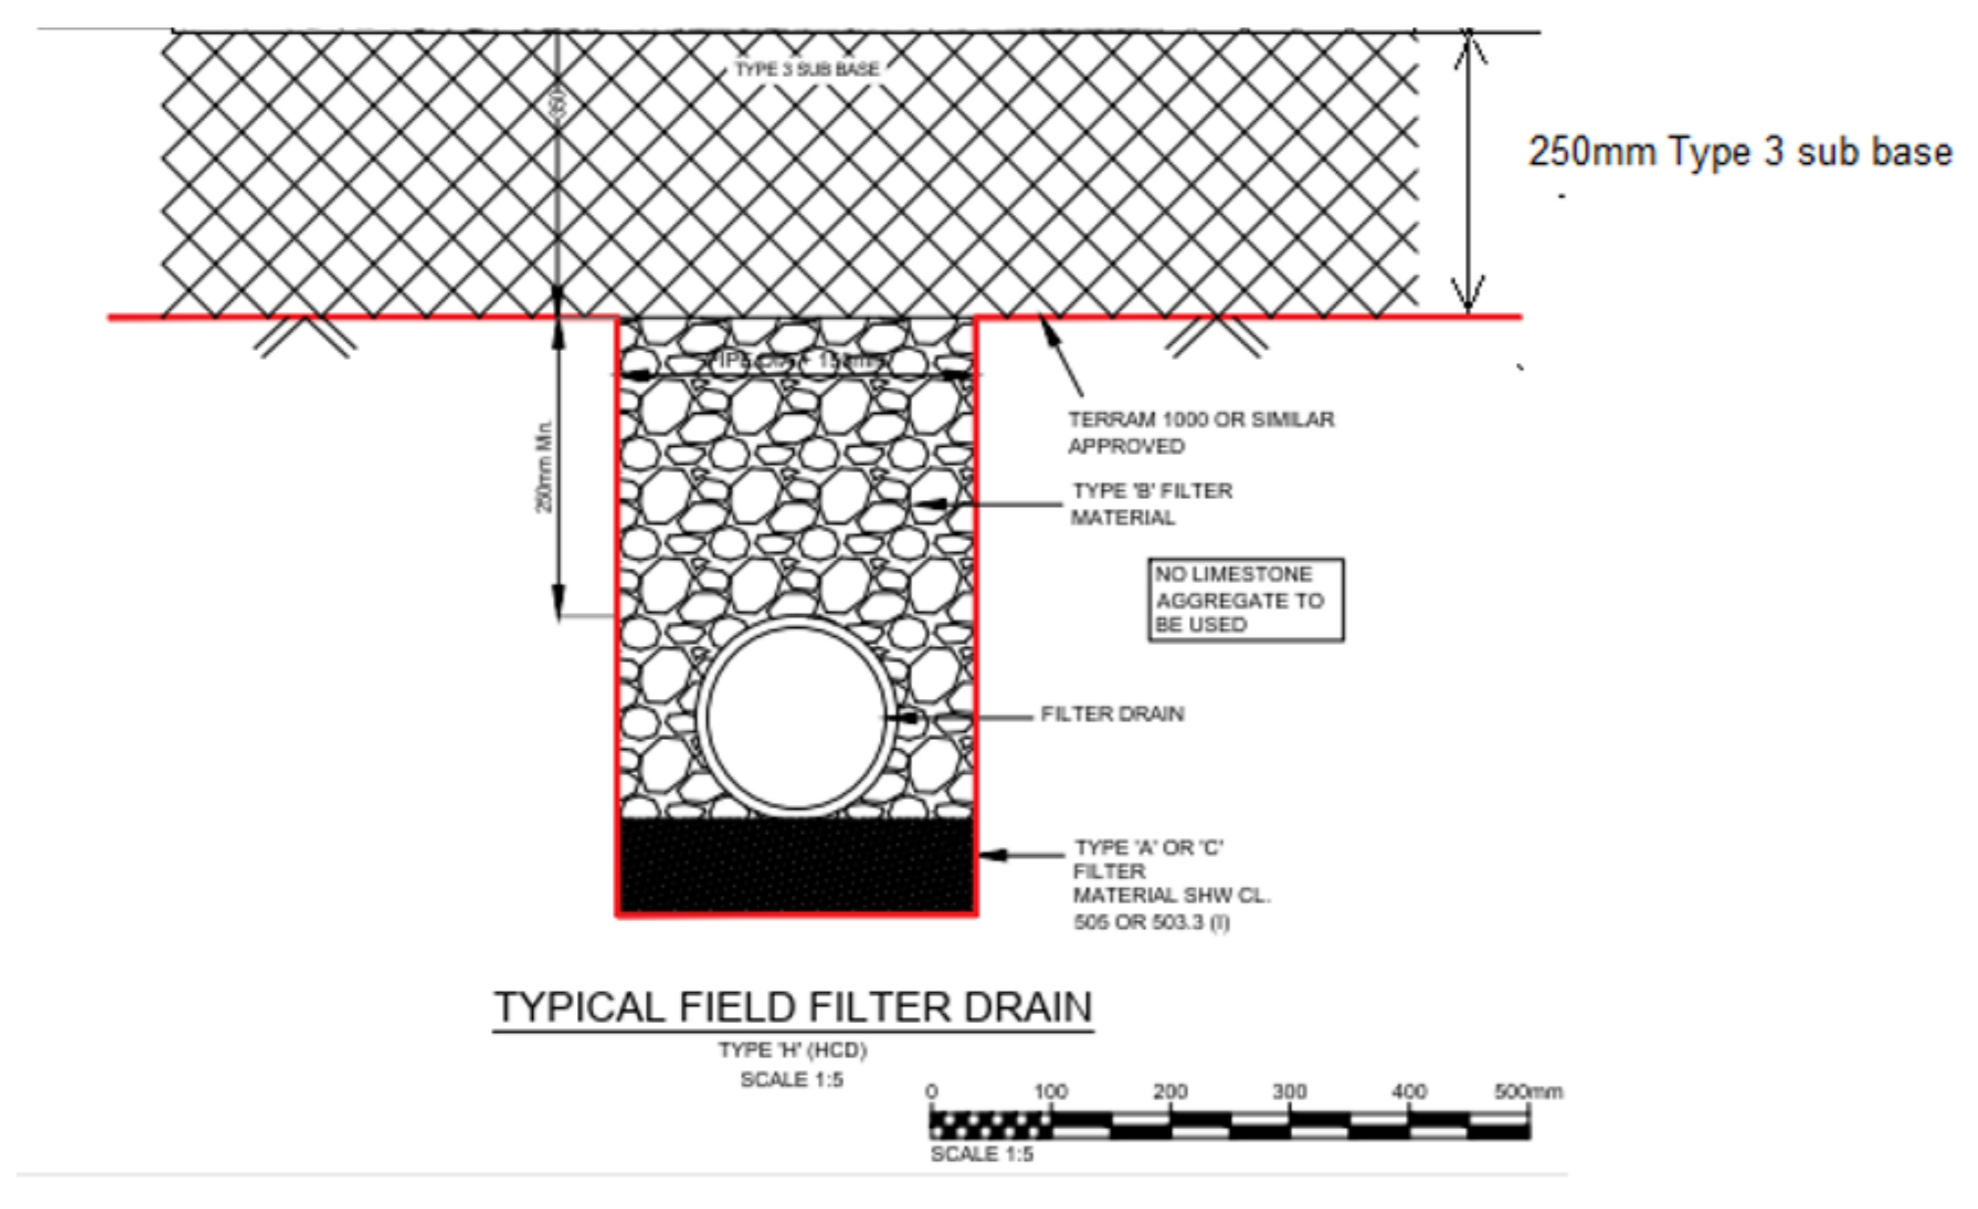

ISO A3 841mm x 1189mm
 Approved: NB
 Checked: NA
 Designer: OP
 Project Management Initials:
 Last saved by: LEWIS BRAY (2023-05-18)
 File name: I:\NA-AECOM\NET\COM\PLANS\MANCHESTER\LEGACY\WIN\MIR-001\WIP\OUTLINE DESIGN\60578226-MAN-CBB-DR-05-010 - PHASE 1 WORKS.DWG
 Recycled Content Paper

ISSUE/REVISION		
P1	17/05/22	FIRST ISSUE
NR	DATE	DESCRIPTION

PROJECT NUMBER
 60578226
 SHEET TITLE
 CLOUGH BANK B
 PHASE 1 WORKS

SHEET NUMBER
 60578226-MAN-CBB-DR-05-010