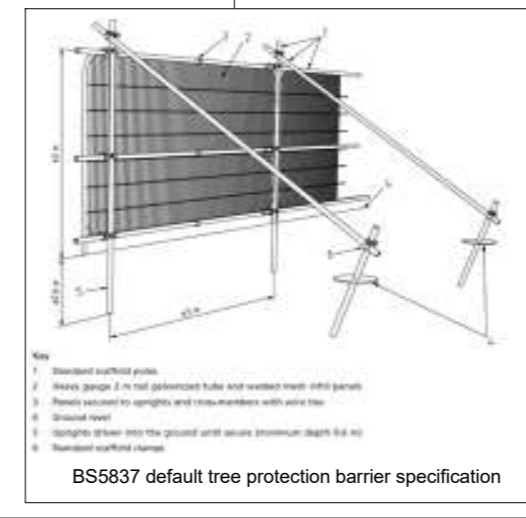

Tree Protection Plan 01

The Olde Barn, Main Street, Flintham Nottinghamshire, NG23 5LA

Client: Newfield Farm Screveton Ltd

Date: July 2021

Scale: 1:200 @ A3

RJ Tree Services Ltd
27 Main Street
Foxton
Leic's, LE16 7RB
07765 792719
info@rjtreeservices.co.uk