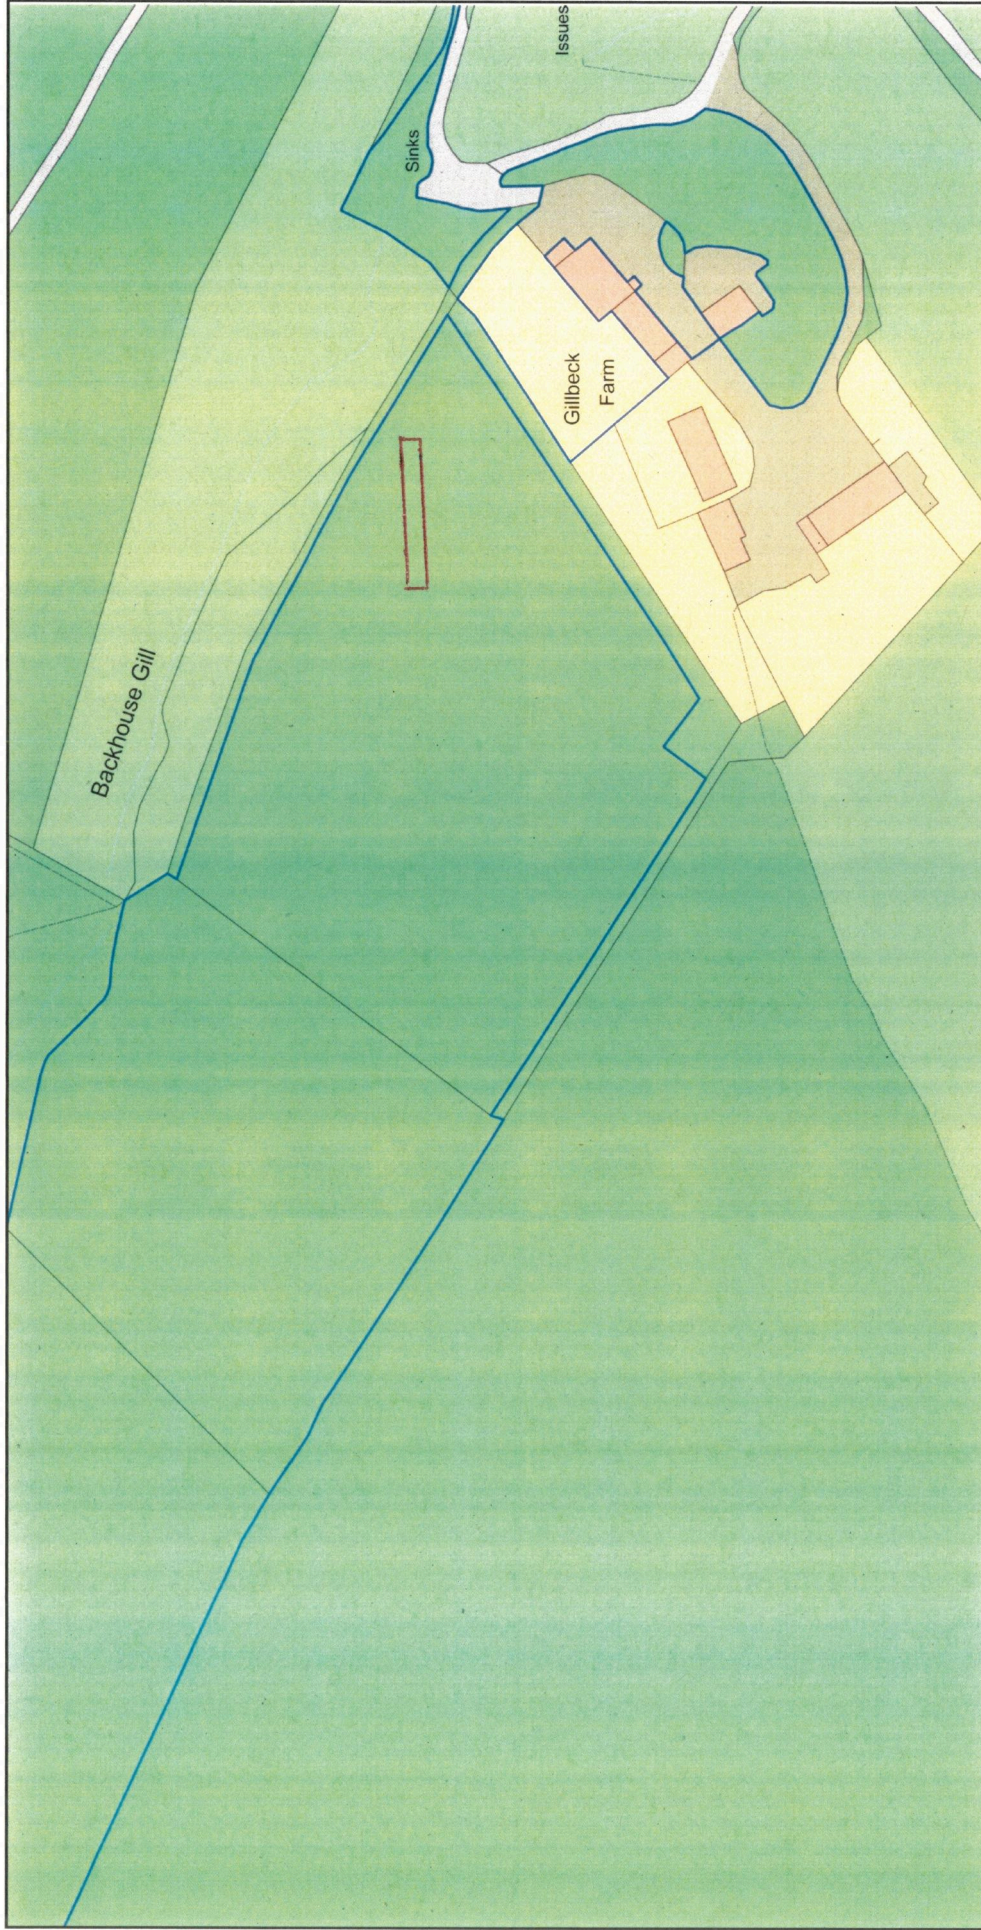

Location plan and site for solar PV panels

 PROPOSED
SITE SOLAR
PV PANELS

Plan Produced for: Harrogate BC

Date Produced: 20 Sep 2022
Plan Reference Number: TQRQM22263094317920
Scale: 1:1250 @ A4

© Crown copyright and database rights 2021 OS 100042766

ADAMS
GILLBECK FARM
HR 3 SJF