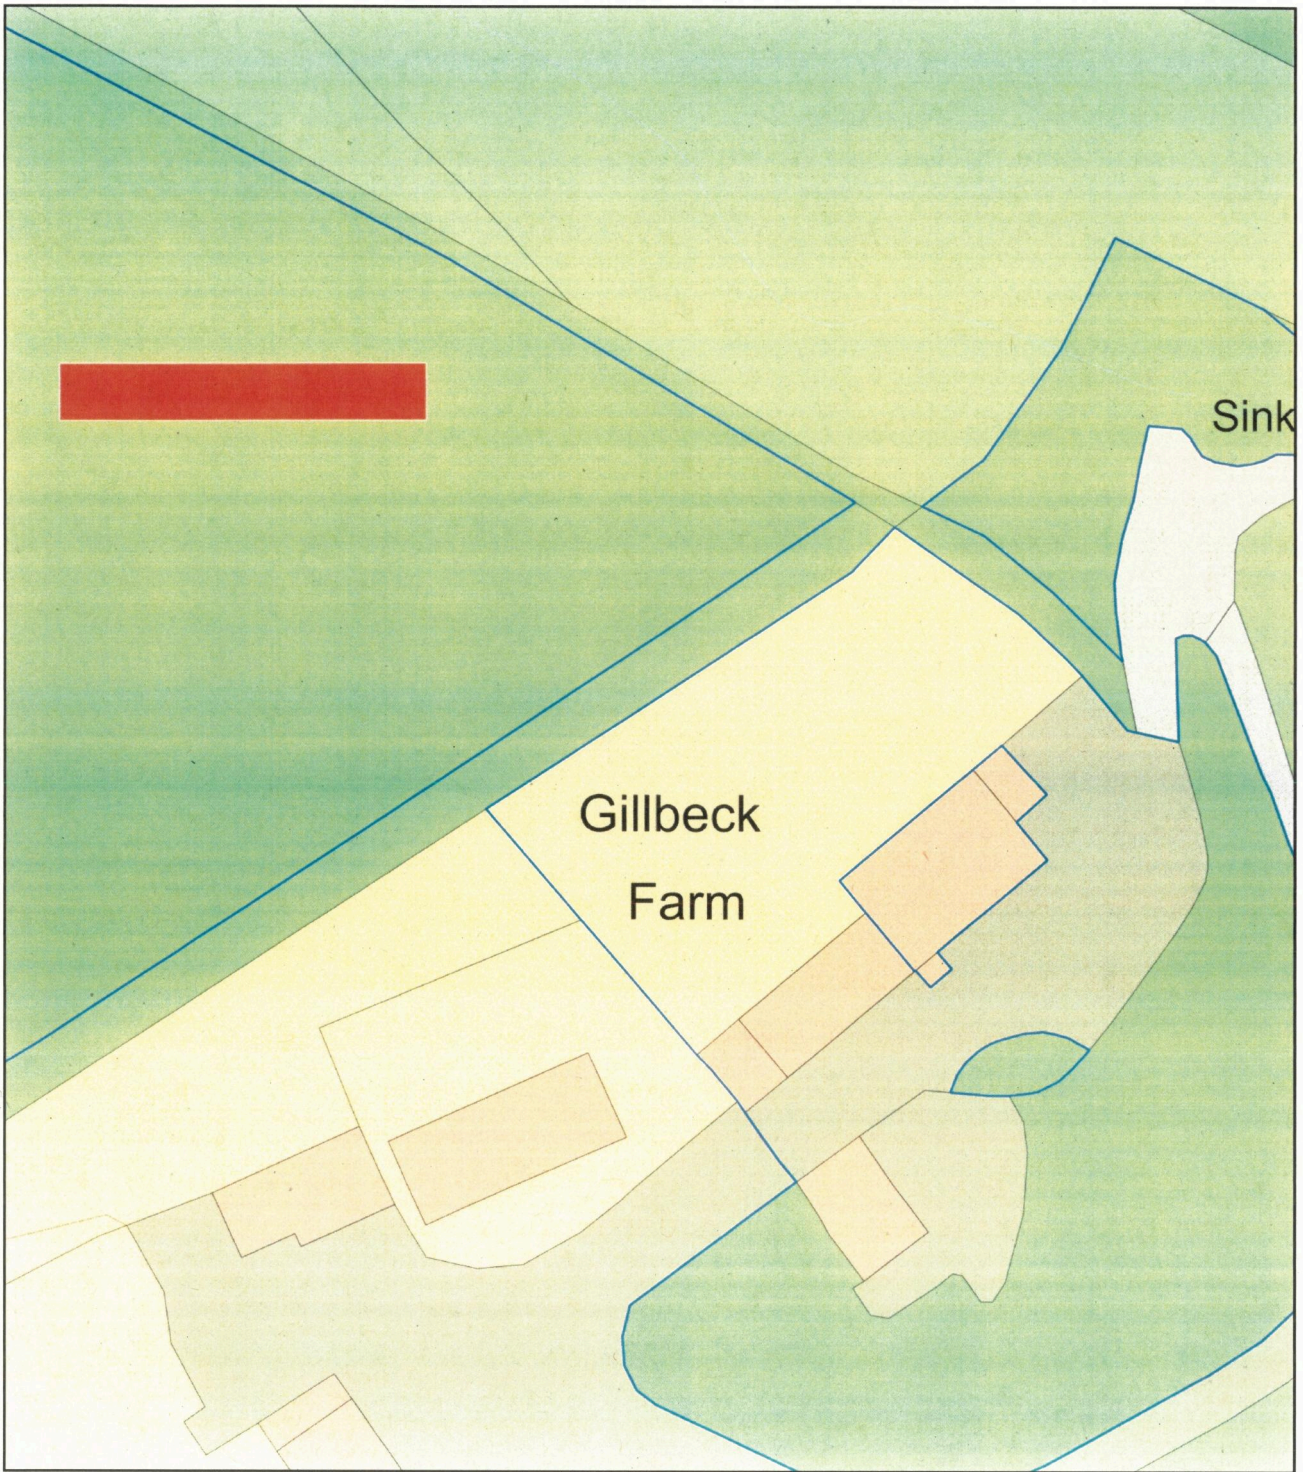

# Location plan for solar PV Gillbeck Farm

Plan Produced for: Harrogate BC  
Date Produced: 14 Sep 2022  
Plan Reference Number: TQRQM22257151221987  
Scale: 1:500 @ A4

PROPOSED SITE  
SOLAR PANELS

ADAMS  
GILLBECK FARM  
FIG 3 SJF