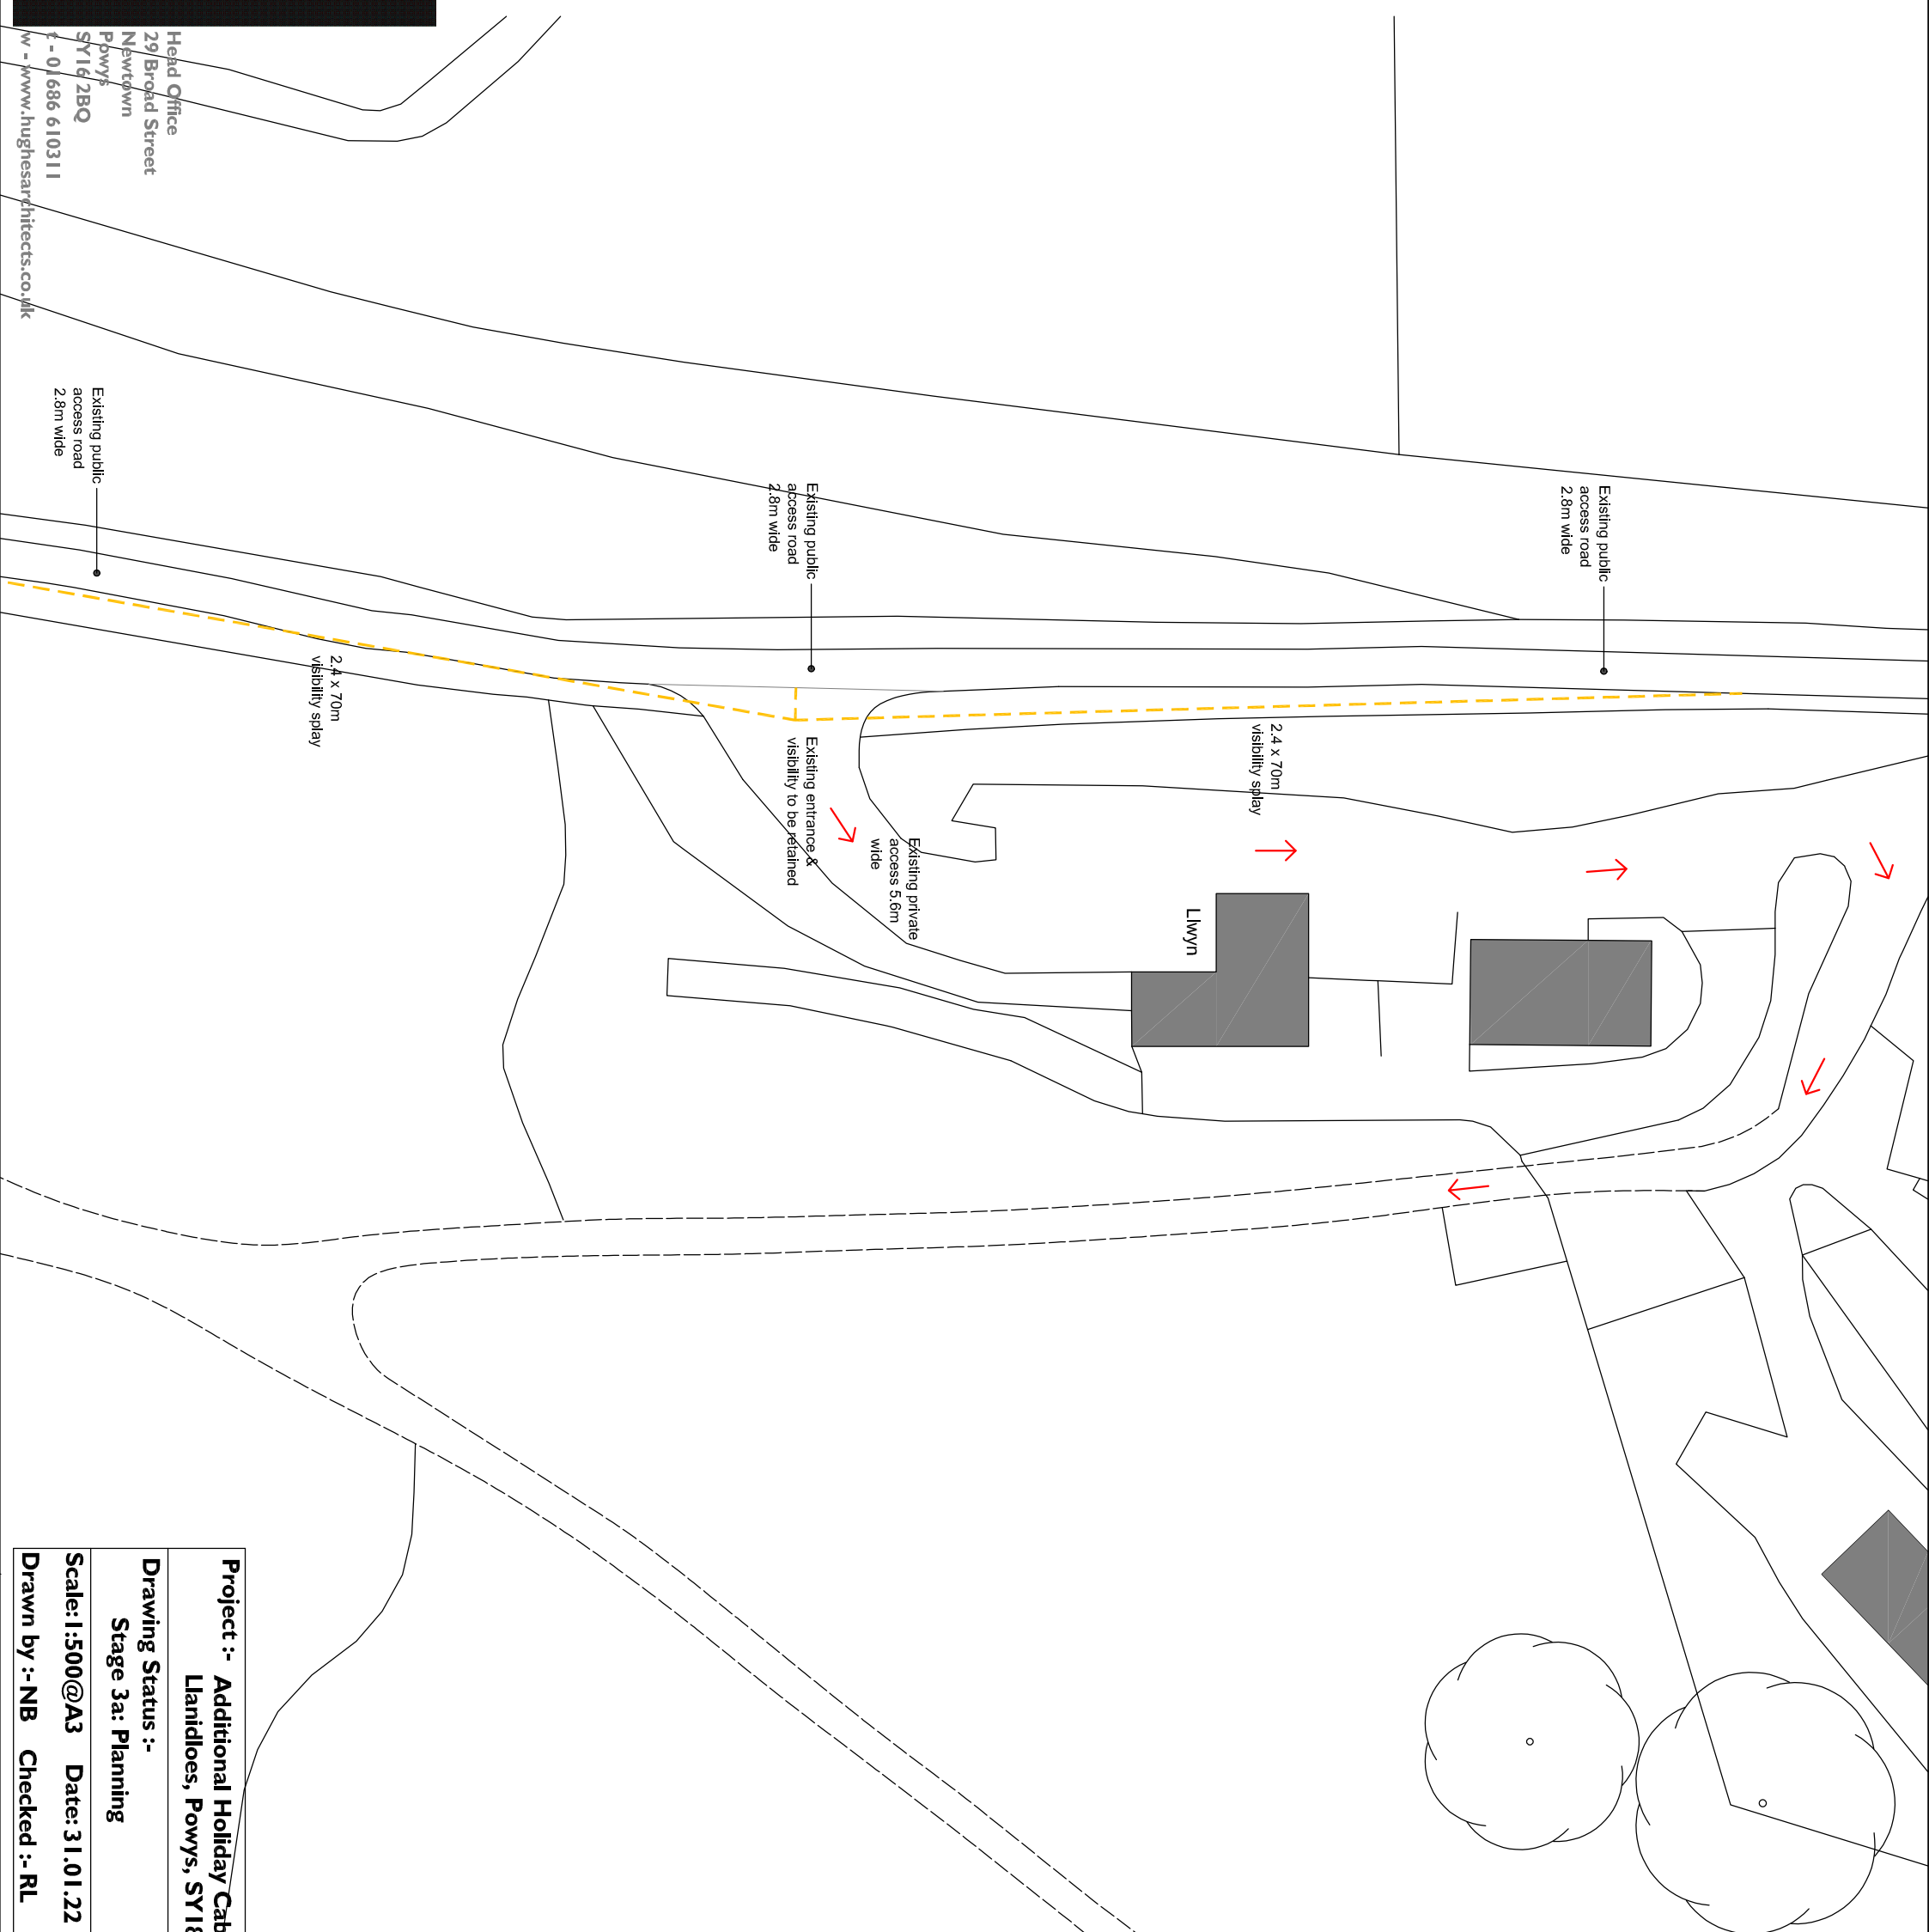

Any surveyed information incorporated within this drawing cannot be guaranteed as accurate unless confirmed by a fixed dimension. All dimensions are in millimetres unless noted otherwise.

Project :- Additional Holiday Cabins at Valley View Retreat, Dolwen Llanidloes, Powys, SY18 6LH	
Drawing Status :- Stage 3a: Planning	Drawing Title :- Highways Plan
Scale: 1:500 @ A3 Date: 31.01.22	Drawing No :- W125 3a.3.004
Drawn by :- NB Checked :- RL	Rev :- -