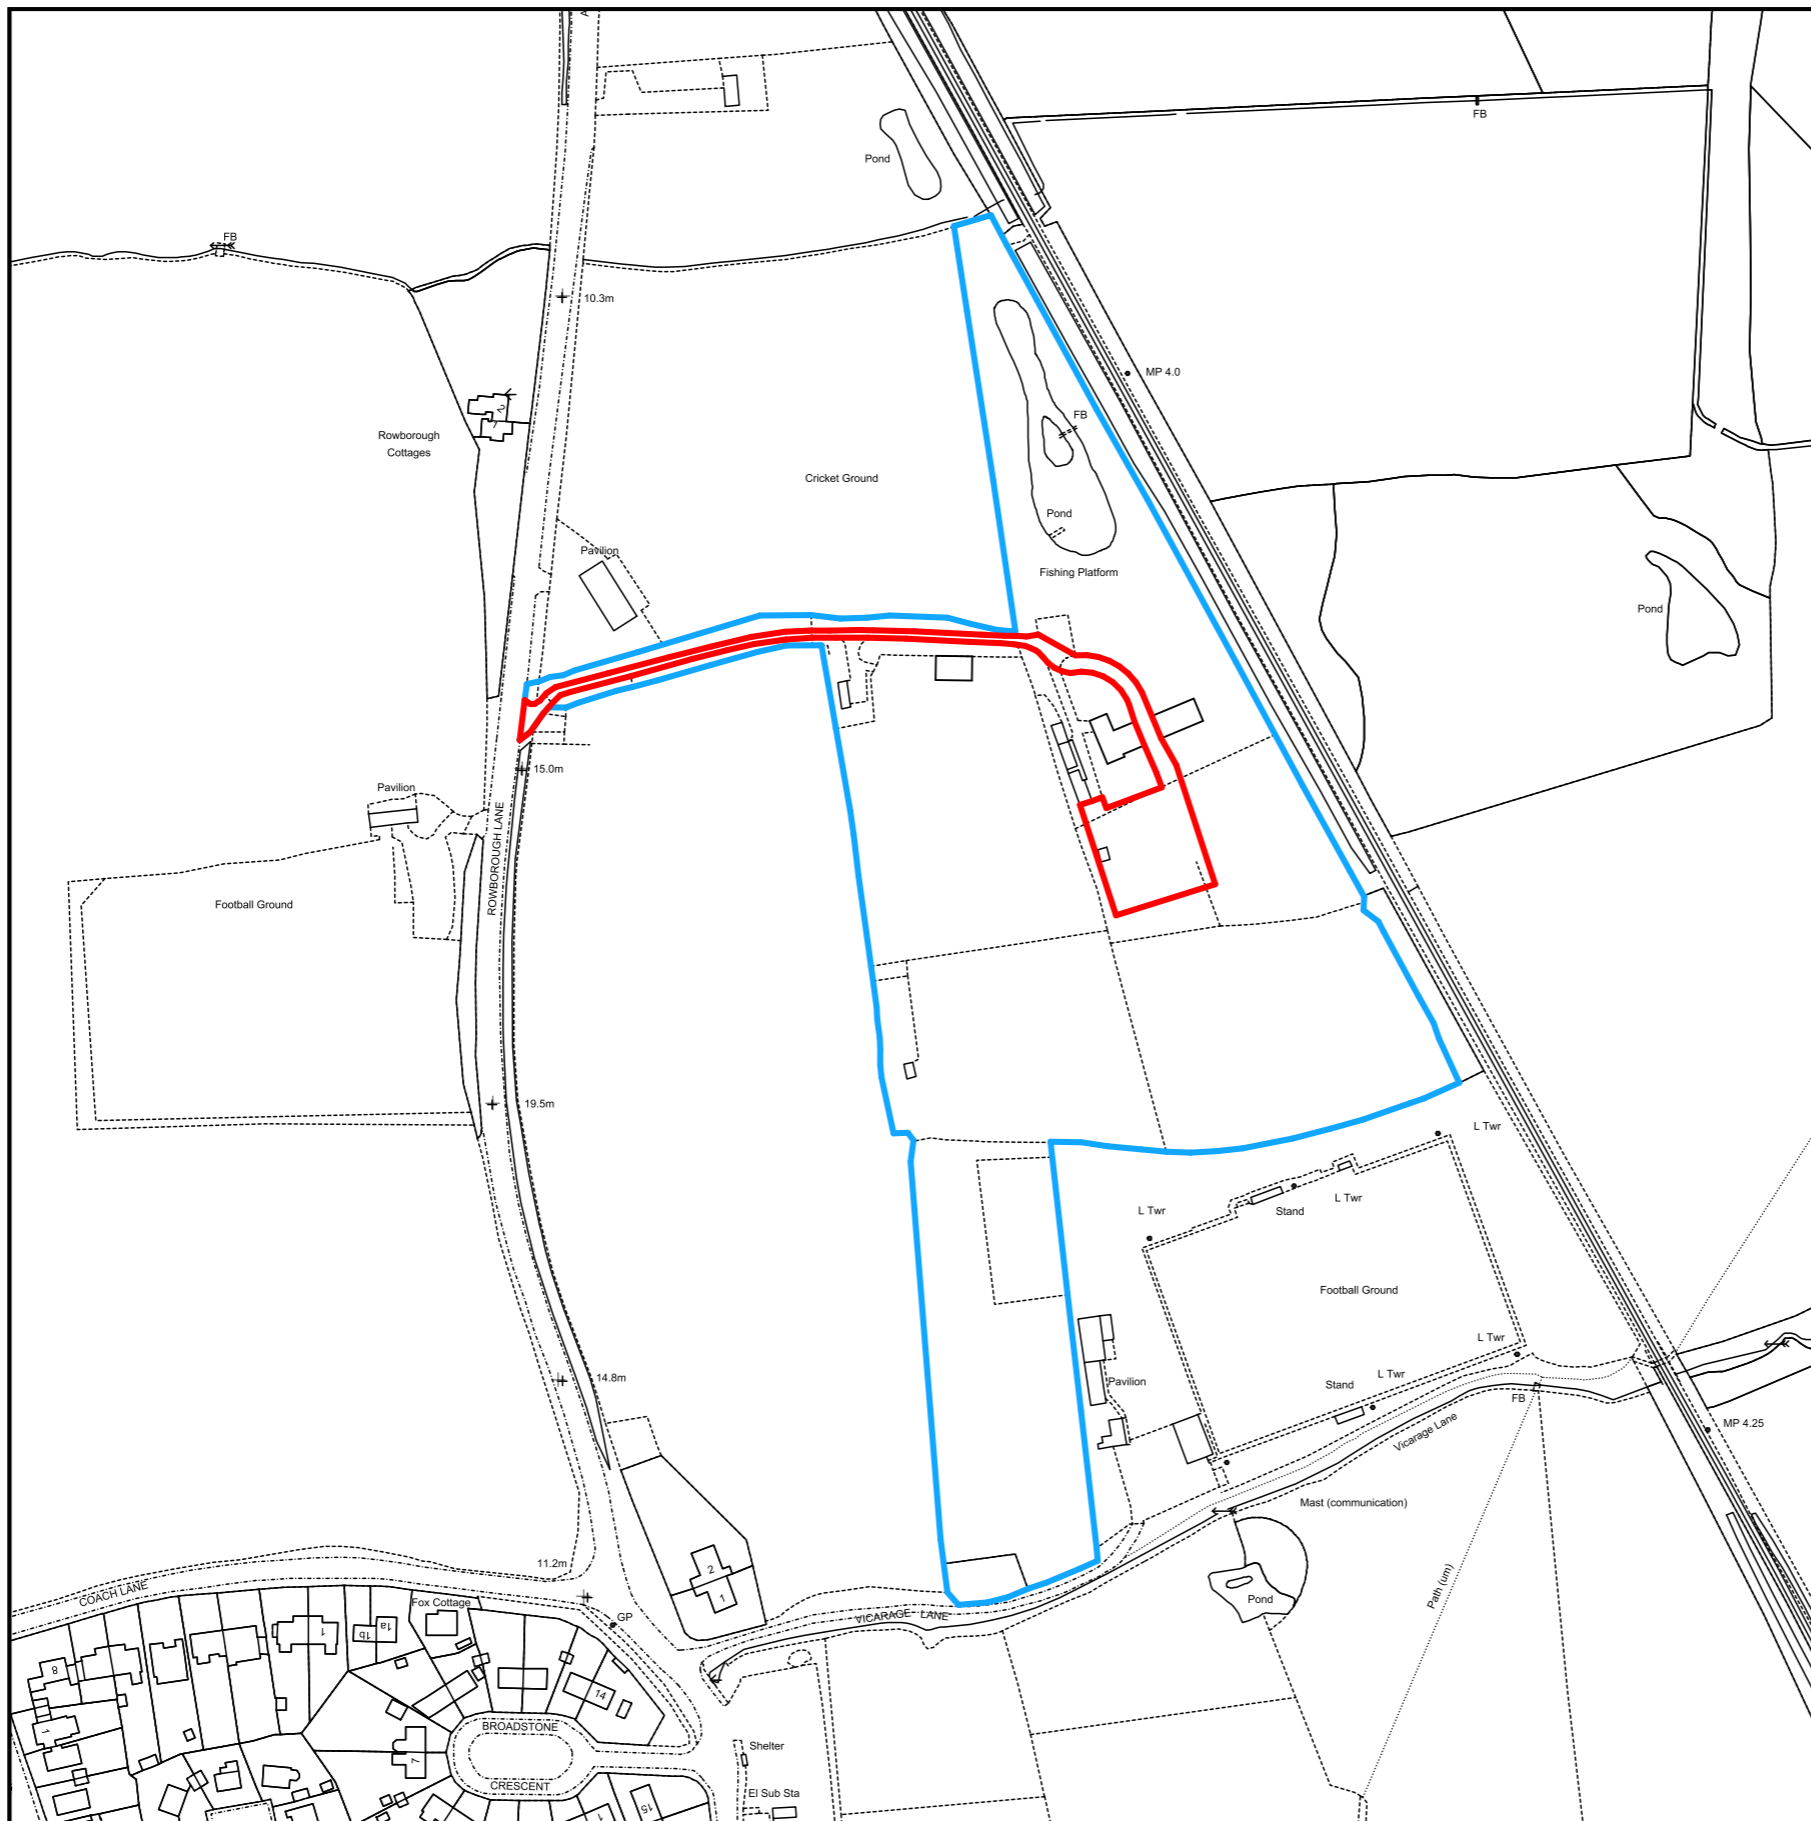

Rev	Date	Description	Rev By

Notes:
 This drawing is the copyright of BCM LLP. It may not be copied, altered or reproduced without written authority. The use of this drawing by third parties is entirely at their own risk.

This drawing must not be scaled. All levels and dimensions must be checked on site, figured dimensions must be checked on site, figured dimensions should be taken in preference to scaled dimensions. Scheme design based on receipt of Third Party Topographical Digital Survey information.

- Linetype denotes site application boundary

- Linetype denotes ownership boundaries and current lease.

Site Location Plan 1:2500

Contains OS data © Crown copyright 100048957 (2020)SN: 202716
 Ordnance Survey Paper Map Copying Licence ref. PMN0002115

Project	Haven View Farm Dwelling		
Client	Mr & Mrs Stay		
Scale	1:2500 @ A3		
Drawing No	PL01-001		
Drawn By	SM	Date	Aug 2022
Drawing Title	Site Location Plan		