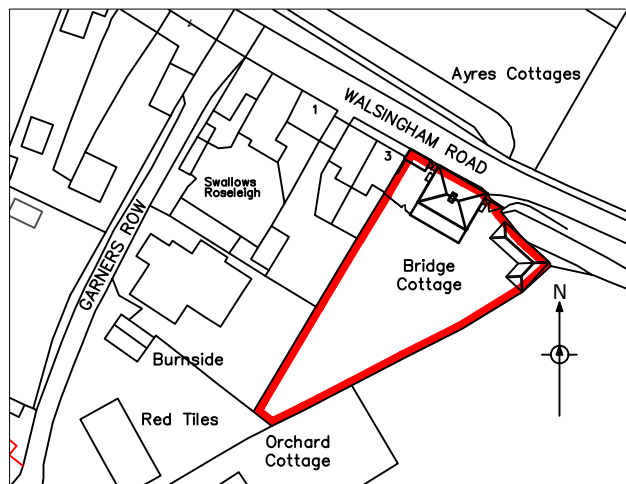

Site Plan 1:200

Location Plan 1:1250

Date:	Revision:	Description:
 Info@vertexarchitecture.co.uk   www.vertexarchitecture.co.uk 2 - 3 Northgate Precinct, Hunstanton, Norfolk PE36 6EA Tel: 01485 532286 St. Georges Works, 51 Colegate, Norwich, Norfolk NR3 1DD Tel: 01603 576466		
<b>Project:</b> Bridge Cottage, Walsingham Road Burnham Thorpe, Kings Lynn, PE31 8HN		
<b>Subject:</b> Extension & Alterations to Dwelling Site & Location Plan		
<b>Date:</b> June 2022	<b>Scale:</b> 1:200 & 1:1250 @ A3	
<b>Project No.:</b> 22117	<b>Drawing No.:</b> 02	<b>Revision:</b>