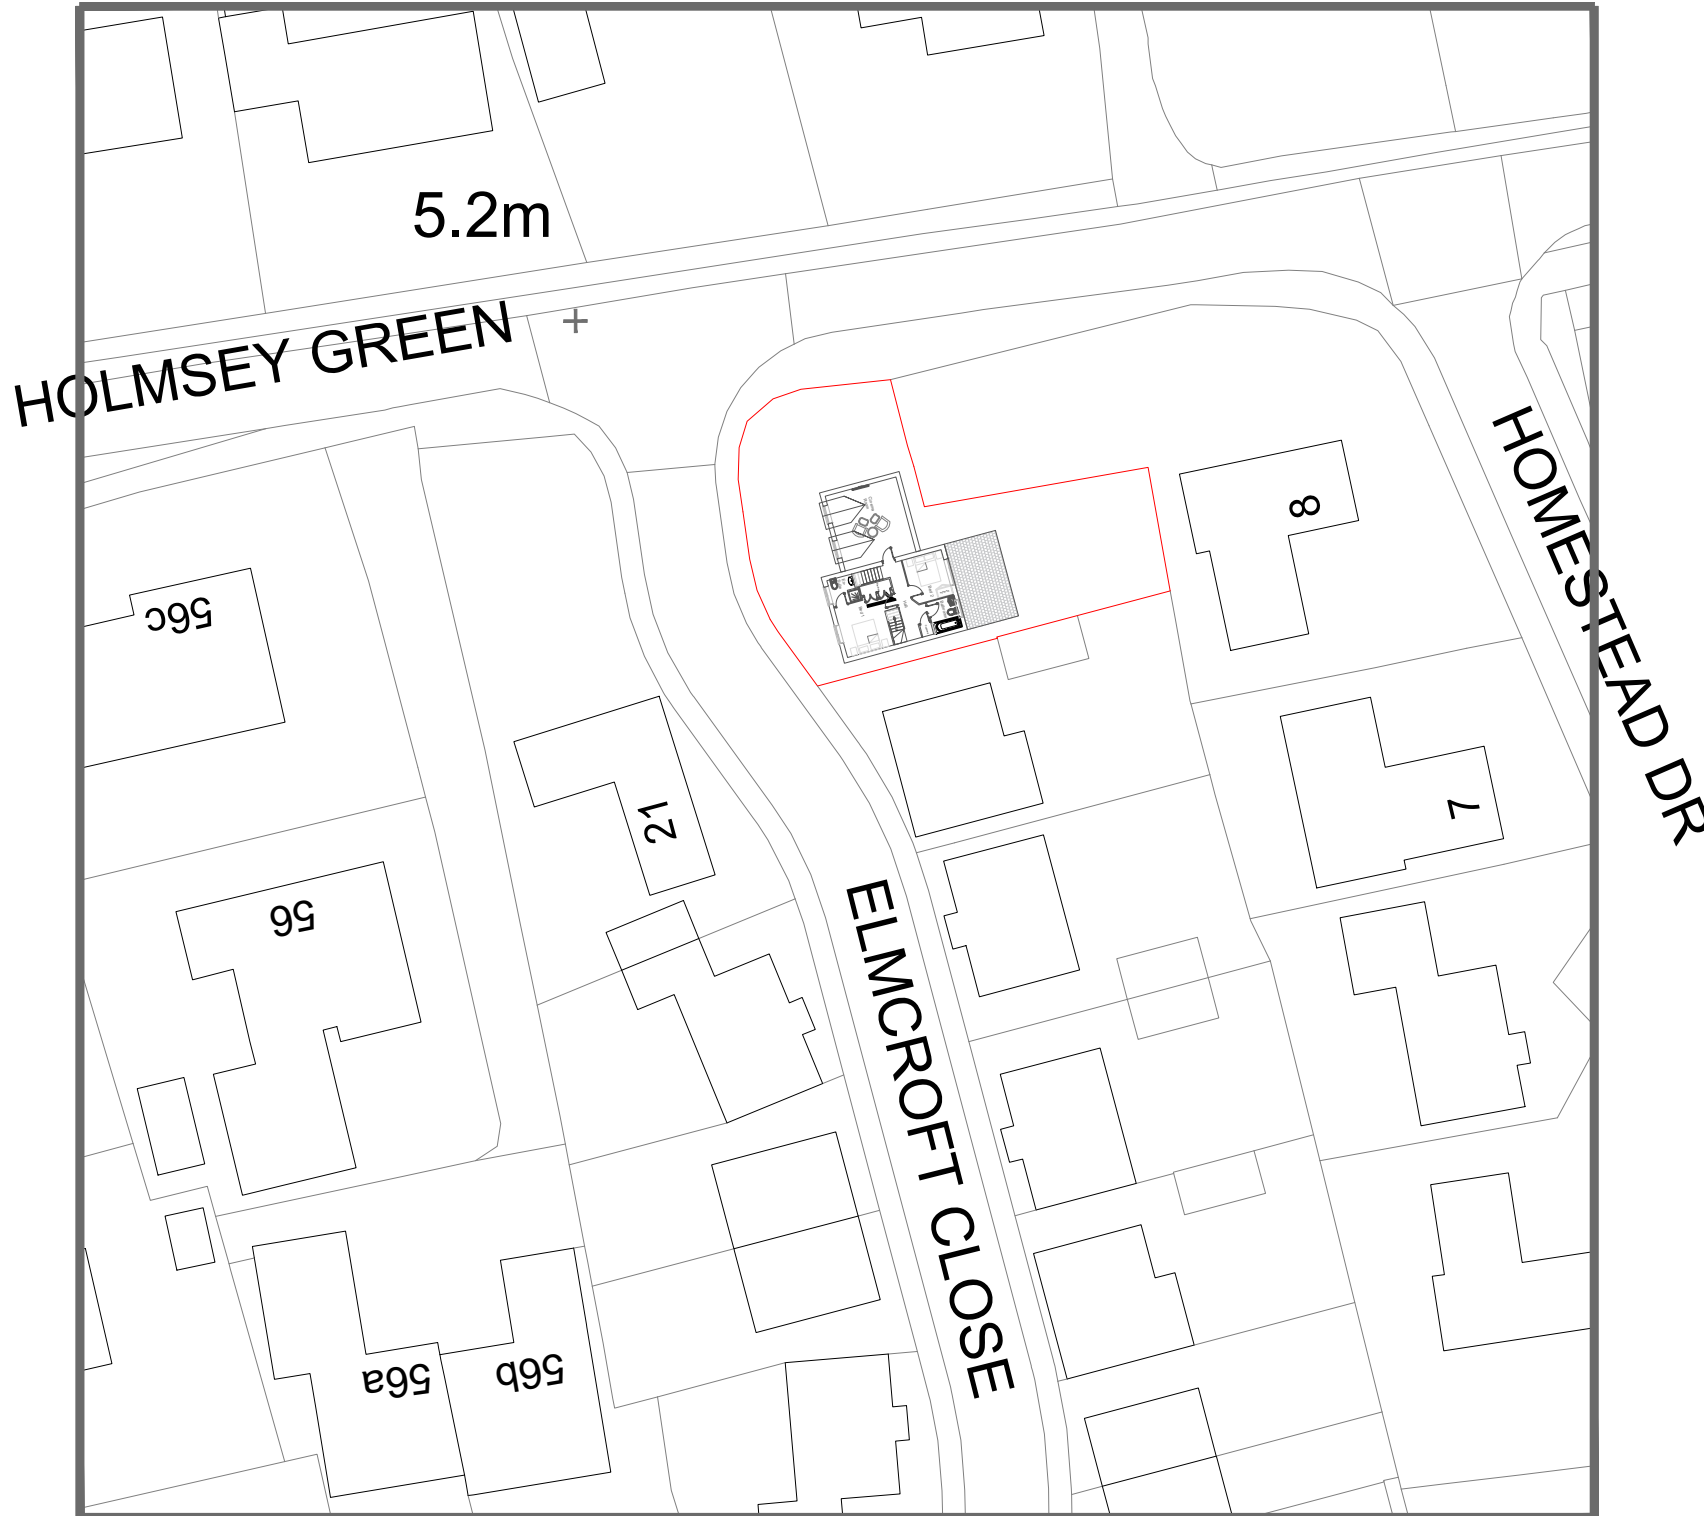

MapServe

MapServe

© Crown copyright 2022 Ordnance Survey 100053143

These drawings are for DESIGN purposes only, 2TDB are not liable for unforeseen problems in build. Please DO NOT Scale this drawing, dimensions must be checked on site before building works commence & any discrepancies reported

Bill Kane 07971926112

Existing Layout and Elevations

1 Elmcroft Close Beck Row Bury St Eds Suffolk IP28 8RP

Mr I Grabham & M/s J Dove

No:	Revision:	Date:	Date:	12/09/2022
			Scale:	1-1250-1-500
			Drawn By:	KK
			Drawing No:	052
			Paper Size	A3