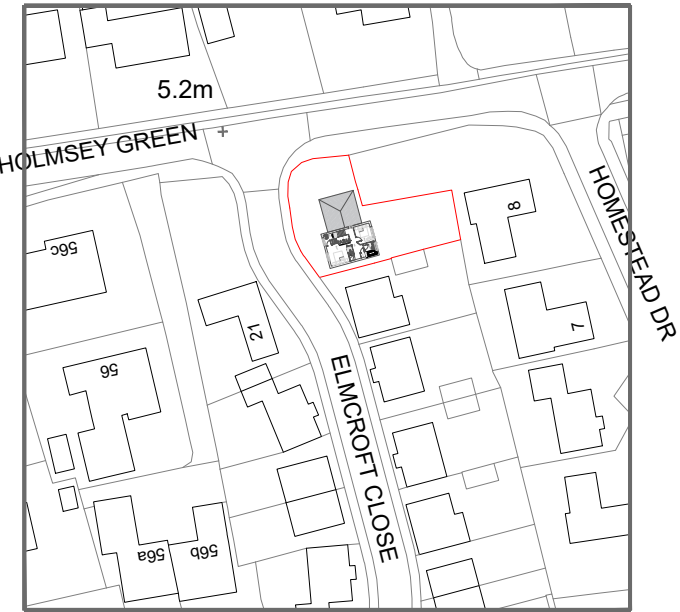

MapServe

MapServe

© Crown copyright 2022 Ordnance Survey 100053143

These drawings are for DESIGN purposes only, 2TDB are not liable for unforeseen problems in build. Please DO NOT Scale this drawing, dimensions must be checked on site before building works commence & any discrepancies reported

Bill Kane 07971926112

Existing Layout and Elevations

1 Elmcroft Close Beck Row Bury St Eds Suffolk IP28 8RP

Mr I Grabham & M/s J Dove

No:	Revision:	Date:	Date:	12/09/2022
			Scale:	1-1250-1-500
			Drawn By:	KK
			Drawing No:	052
			Paper Size	A3