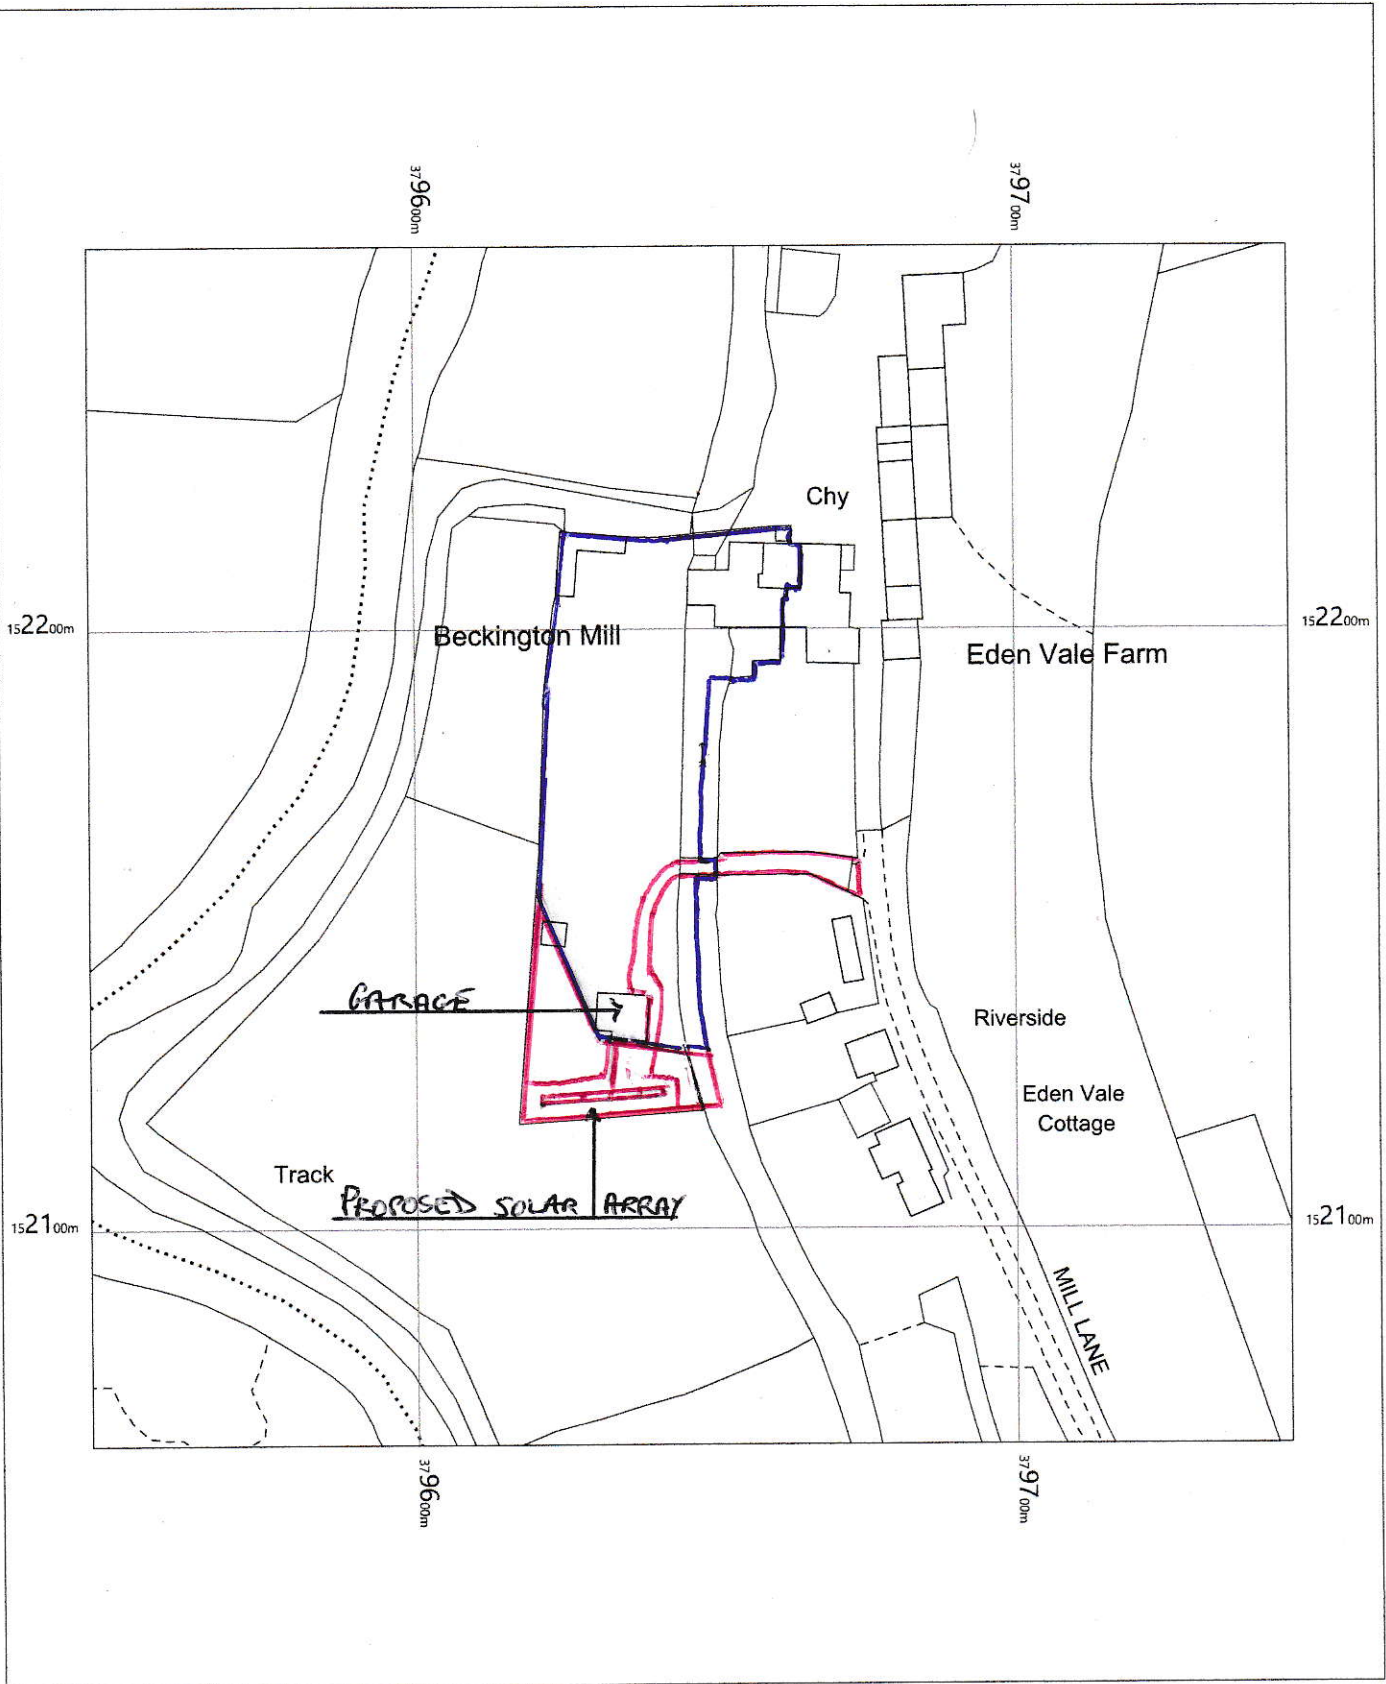

Beckington Mill, Mill Lane, BA11 6SN

Beckington Mill
Mill Lane,
Beckington,
Frome,
Somerset
BA11 6SN

OS MasterMap 1250/2500/10000 scale
Monday, September 5, 2022, ID: MPMBW-01059513
www.blackwellmapping.co.uk

1:1250 scale print at A4, Centre: 379646 E, 152164 N

©Crown Copyright Ordnance Survey. Licence no. 100041041

BLACKWELL'S
MAPPING SERVICES
PERSONAL & PROFESSIONAL MAPPING
www.blackwellmapping.co.uk

TEL: 0800 151 2612
maps@blackwell.co.uk