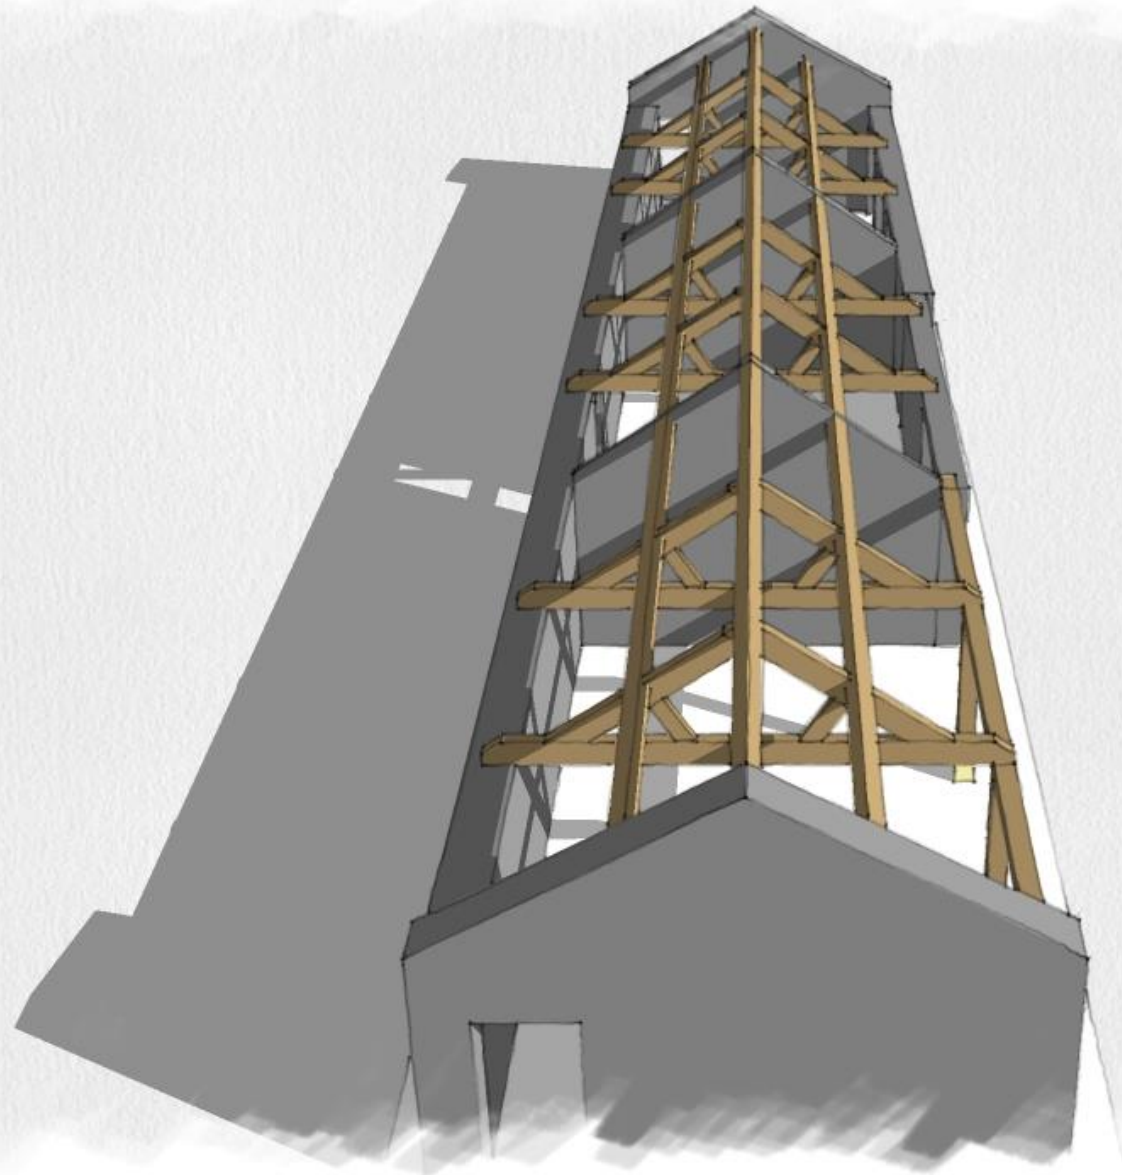

Manor Farm – Peter Moore

Oak Feature Trusses, Eaves Beam, and Posts Rev 1 - including Oak Ridge and Purlins– Concept Design

Issue – 01.09.22

Main View with Commons

Front View

Front View with Commons

End View

Close-up View of Garage with Commons

View of Truss and Commons Arrangement