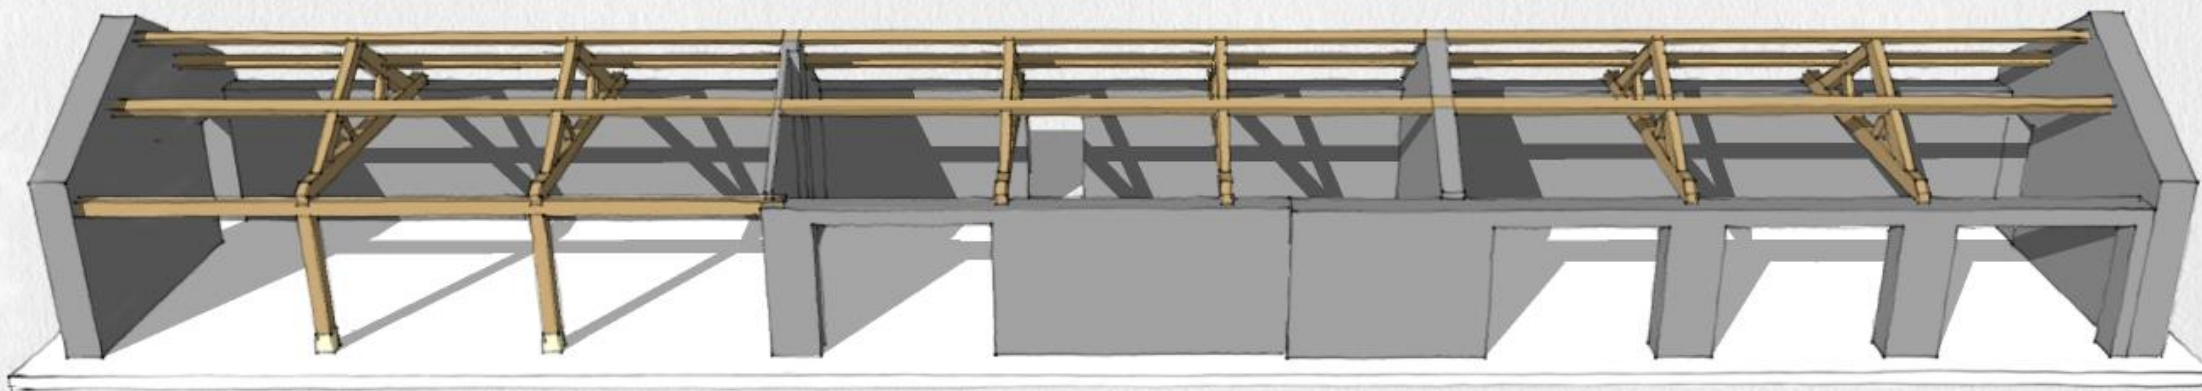

Manor Farm – Peter Moore

Oak Feature Trusses, Eaves Beam, and Posts Rev 1 - including Oak Ridge and Purlins– Concept Design

Issue – 01.09.22

Main View with Commons

Front View

Front View with Commons

End View

Close-up View of Garage with Commons

View of Truss and Commons Arrangement