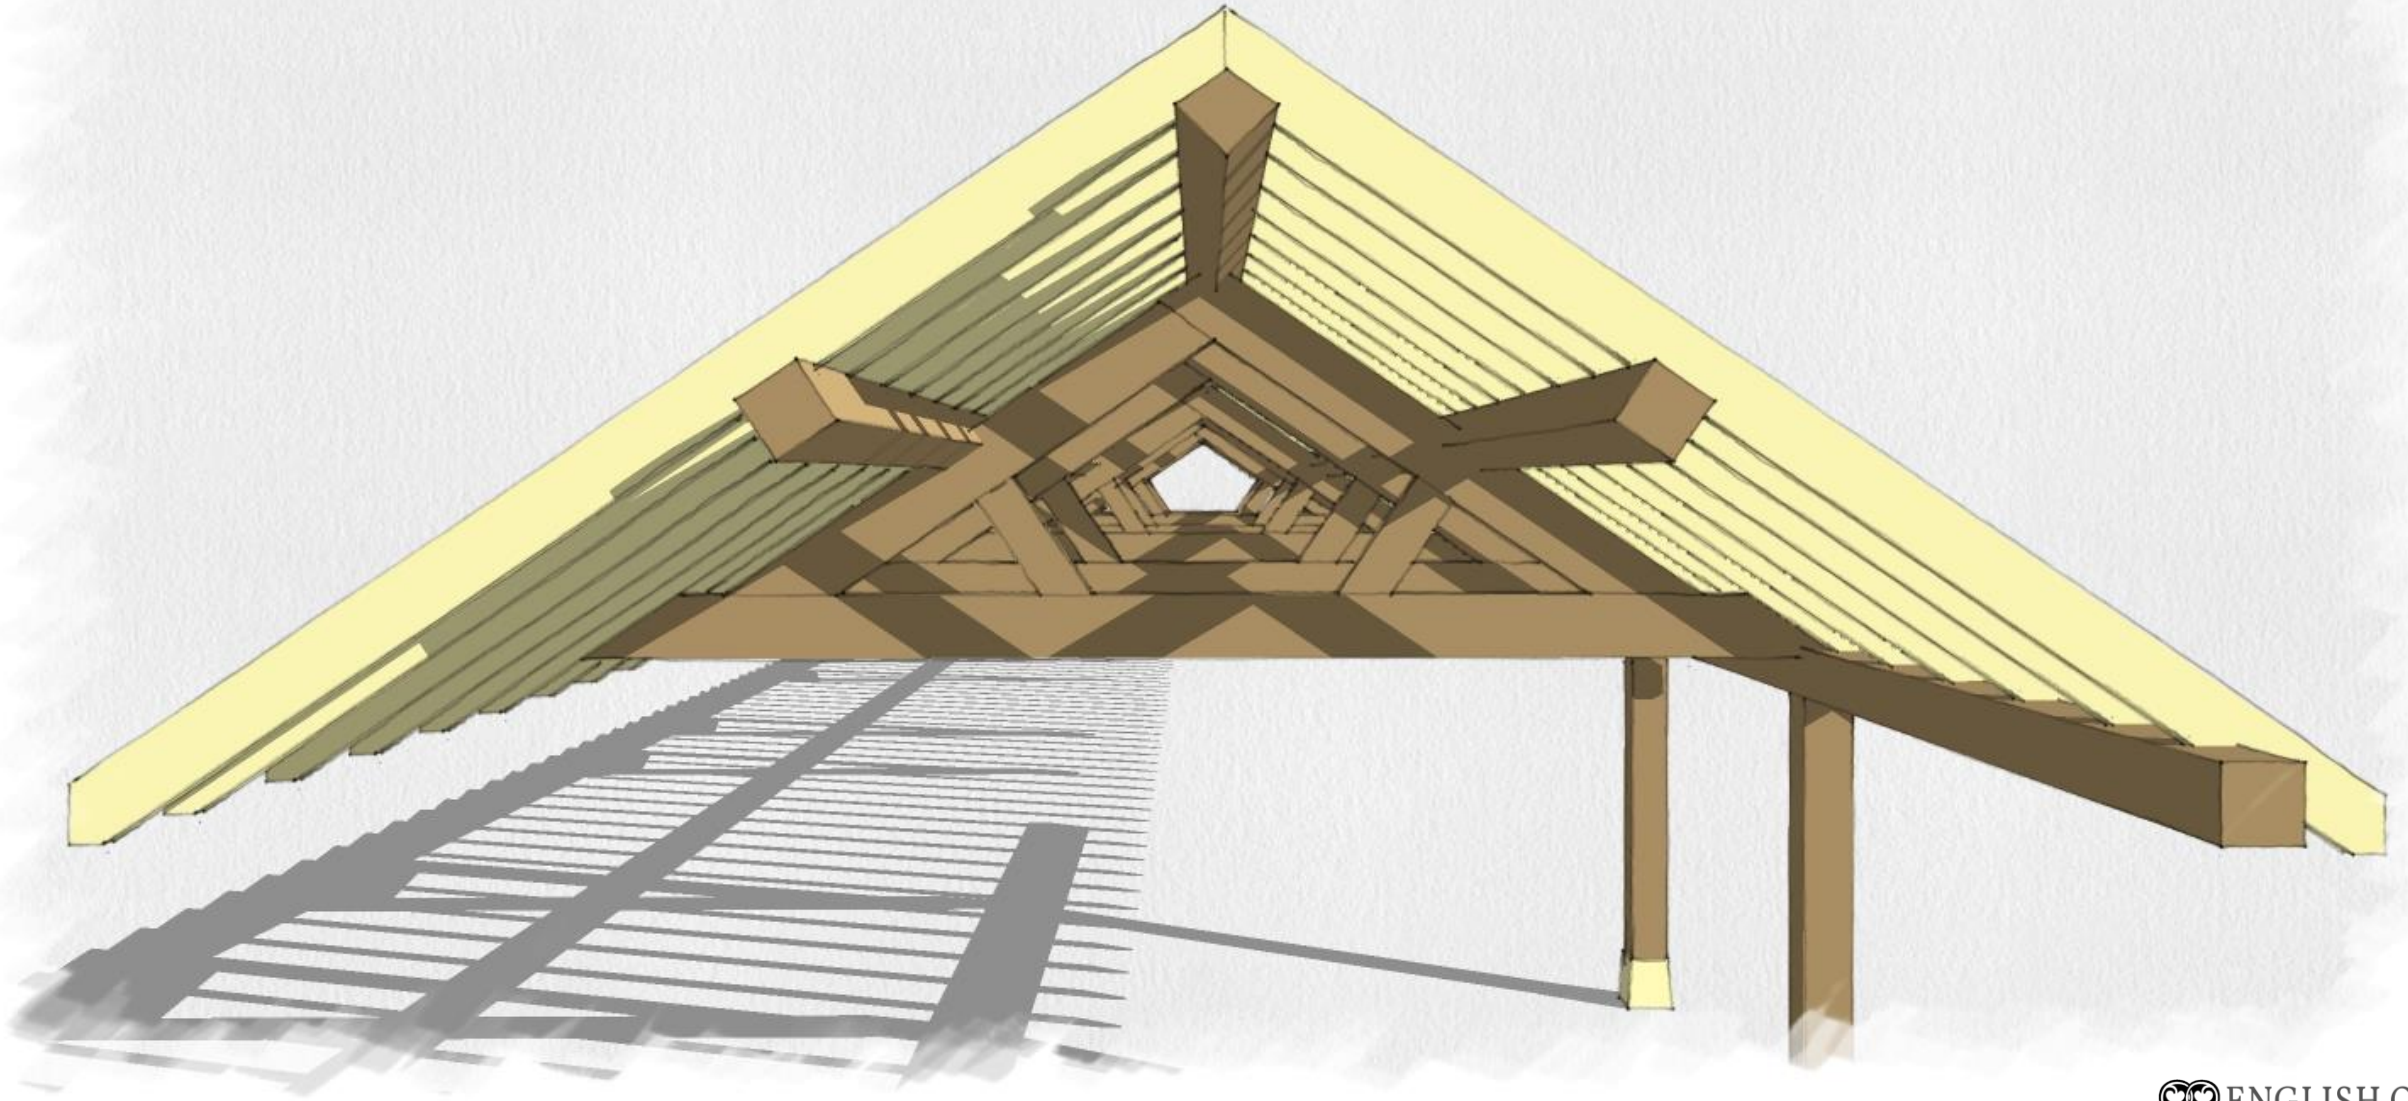

Manor Farm – Peter Moore

Oak Feature Trusses, Eaves Beam, and Posts Rev 1 - including Oak Ridge and Purlins– Concept Design

Issue – 01.09.22

Main View with Commons

Front View

Front View with Commons

End View

Close-up View of Garage with Commons

View of Truss and Commons Arrangement