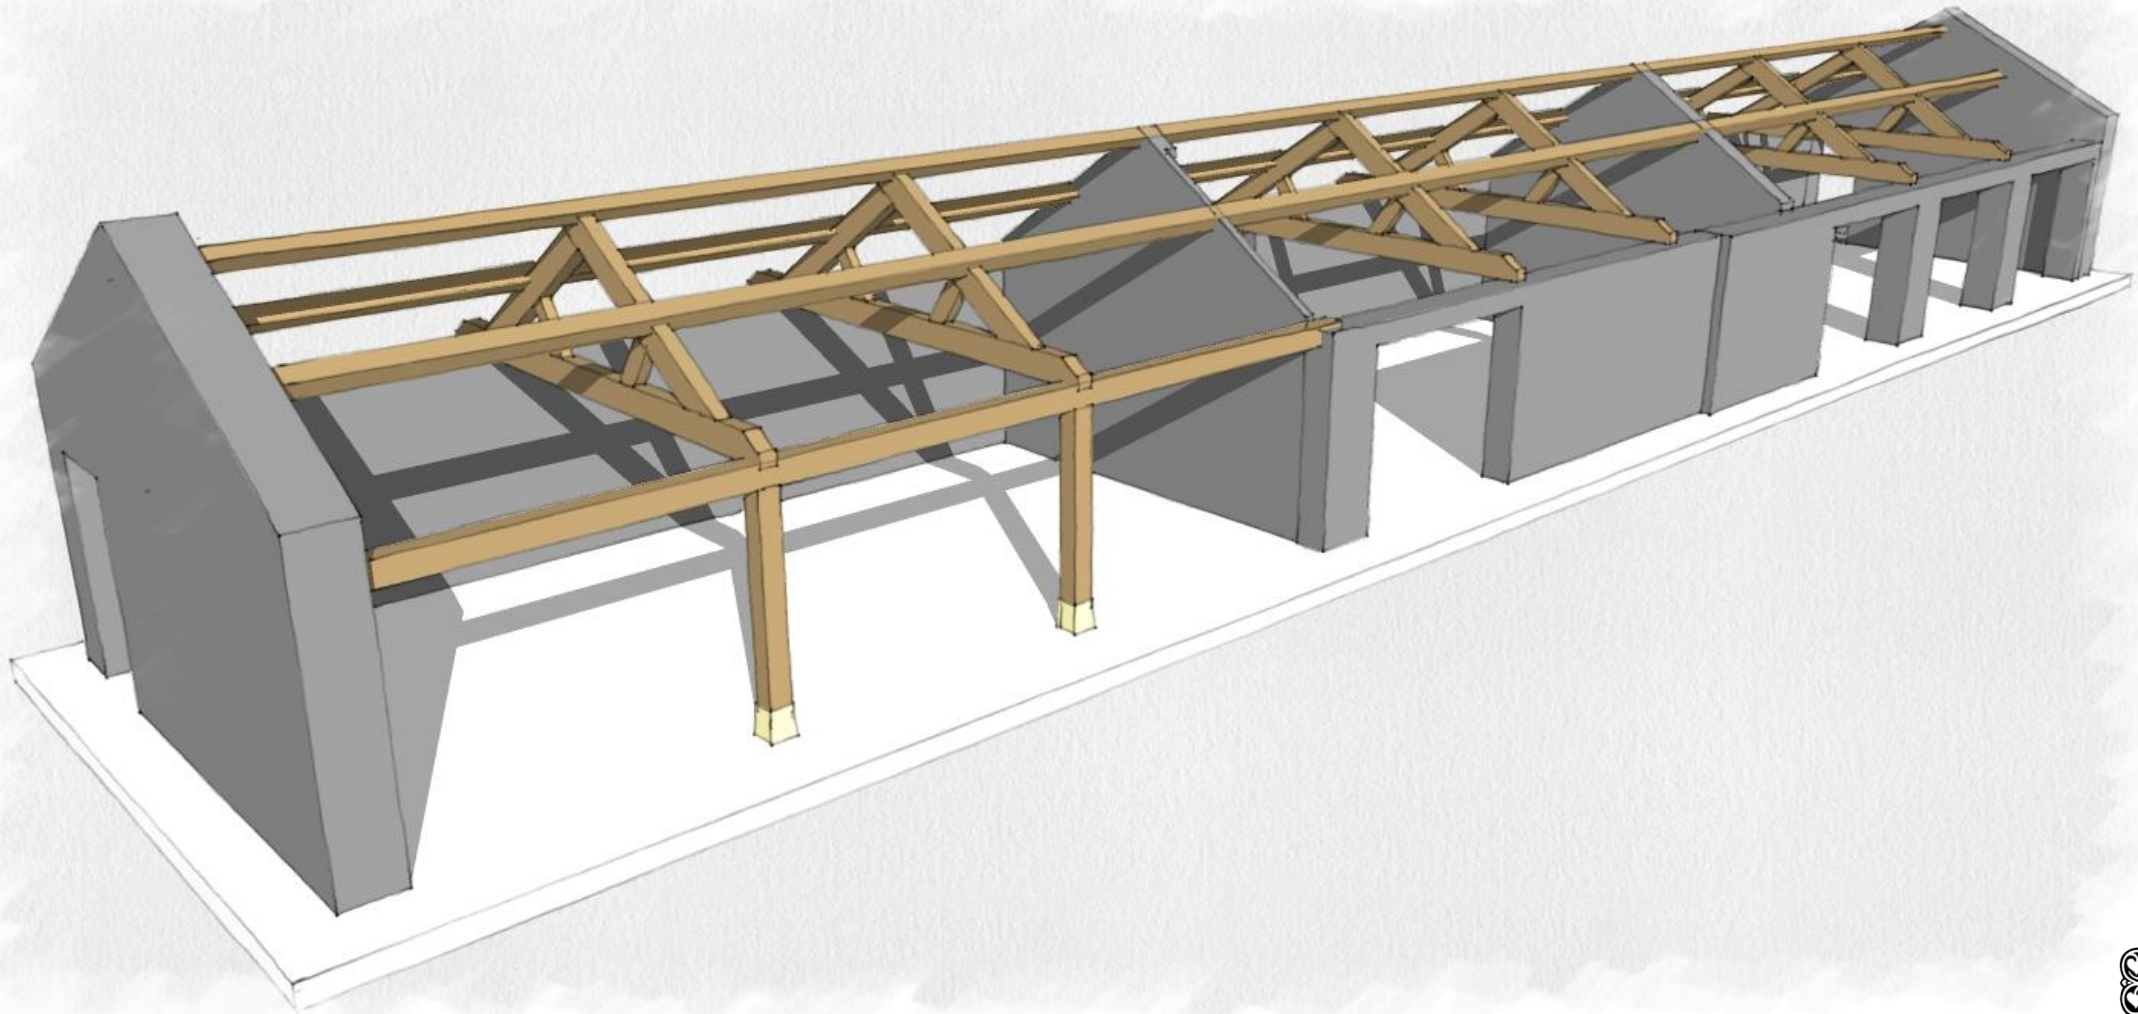

Manor Farm – Peter Moore

Oak Feature Trusses, Eaves Beam, and Posts Rev 1 - including Oak Ridge and Purlins– Concept Design

Issue – 01.09.22

Main View with Commons

Front View

Front View with Commons

End View

Close-up View of Garage with Commons

View of Truss and Commons Arrangement