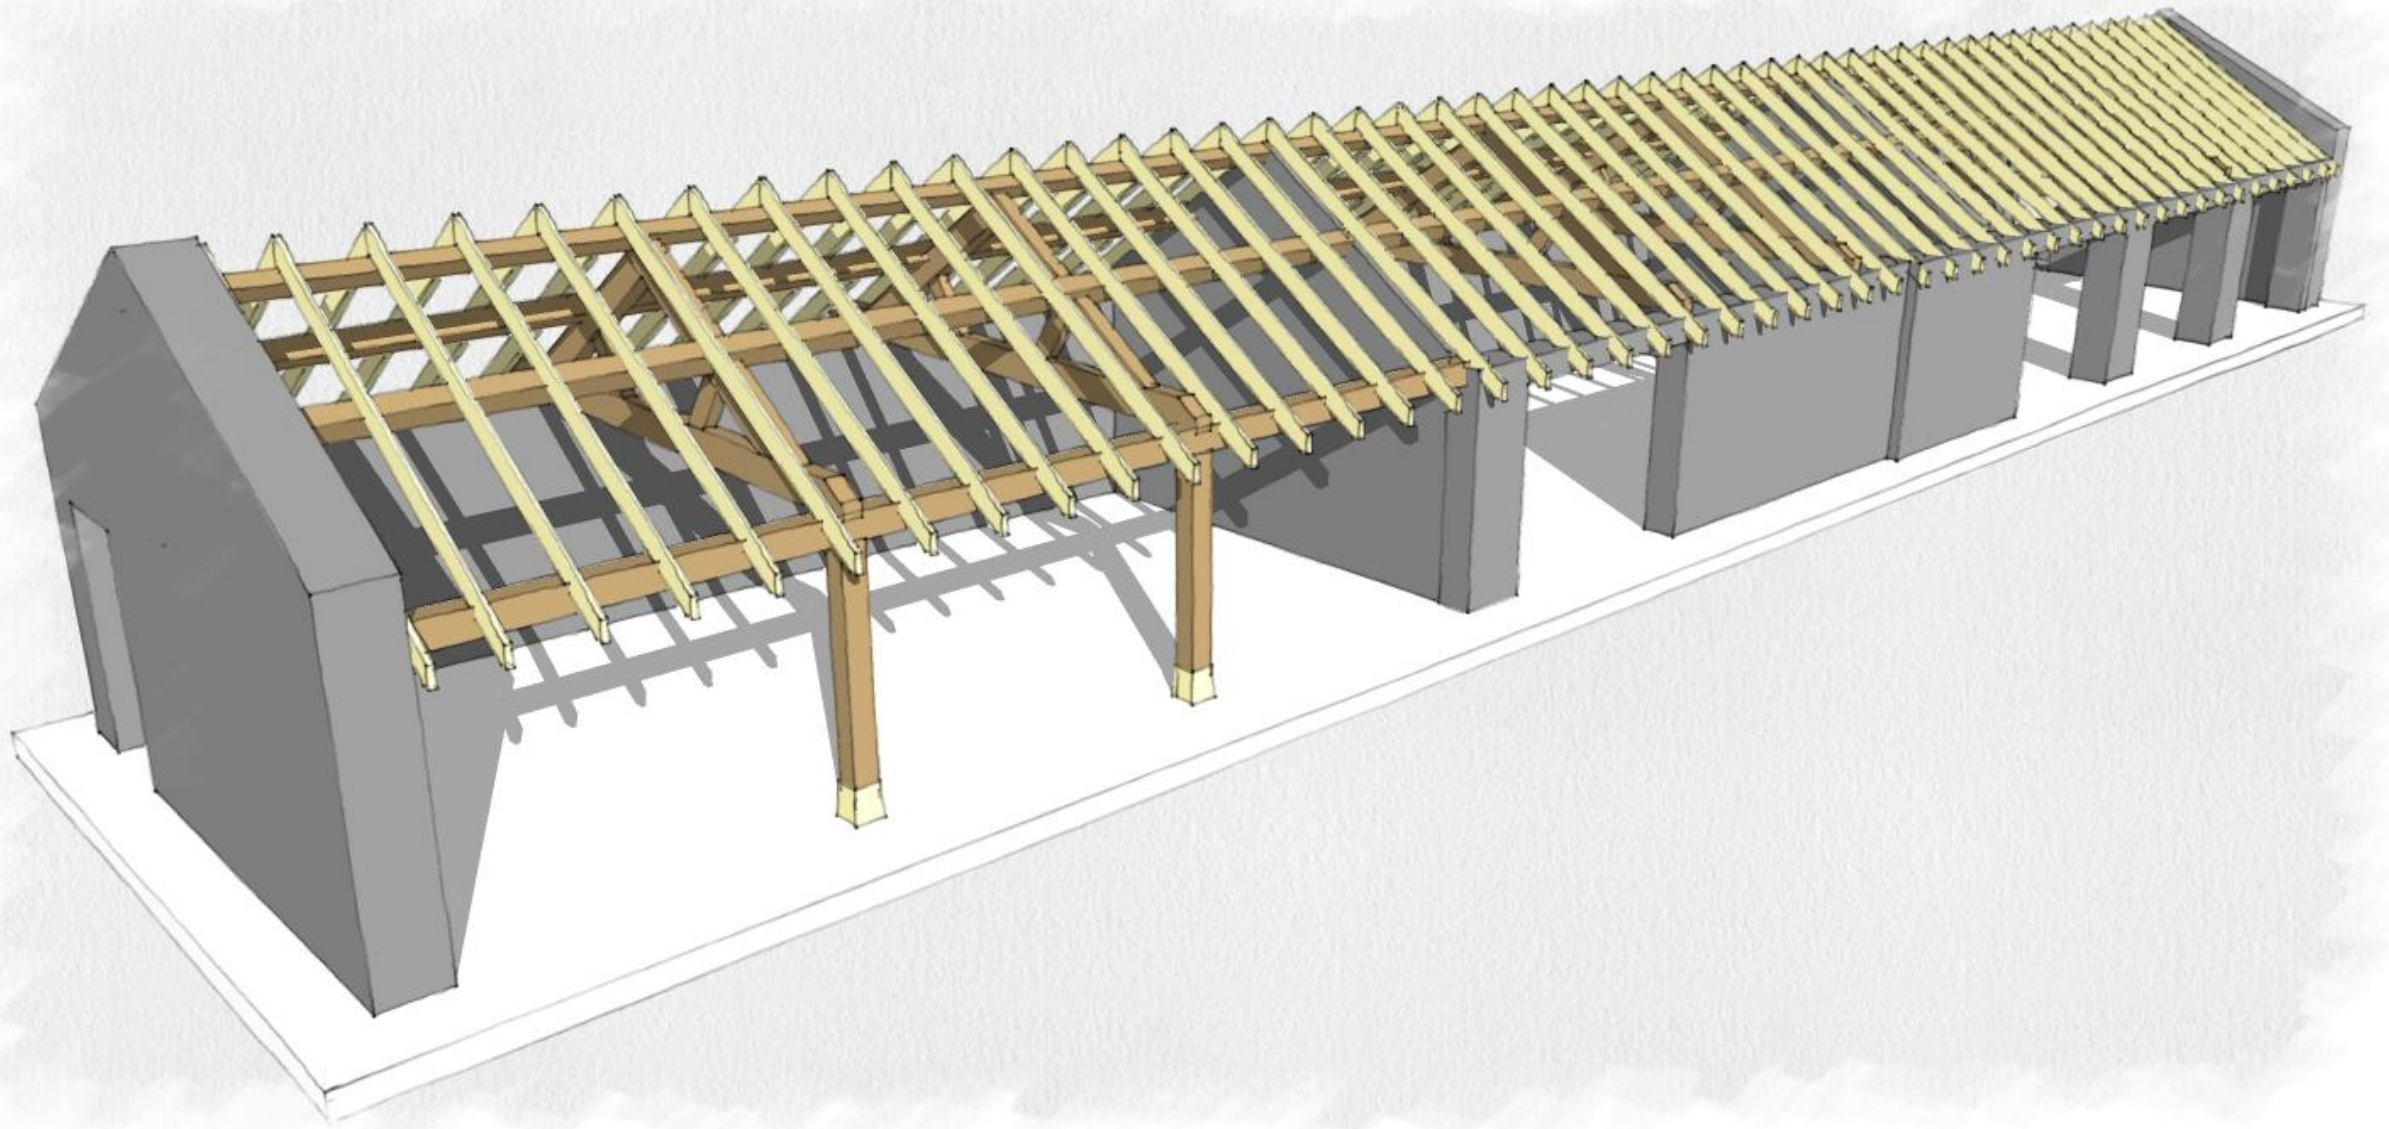

Manor Farm – Peter Moore

Oak Feature Trusses, Eaves Beam, and Posts Rev 1 - including Oak Ridge and Purlins– Concept Design

Issue – 01.09.22

Main View with Commons

Front View

Front View with Commons

End View

Close-up View of Garage with Commons

View of Truss and Commons Arrangement