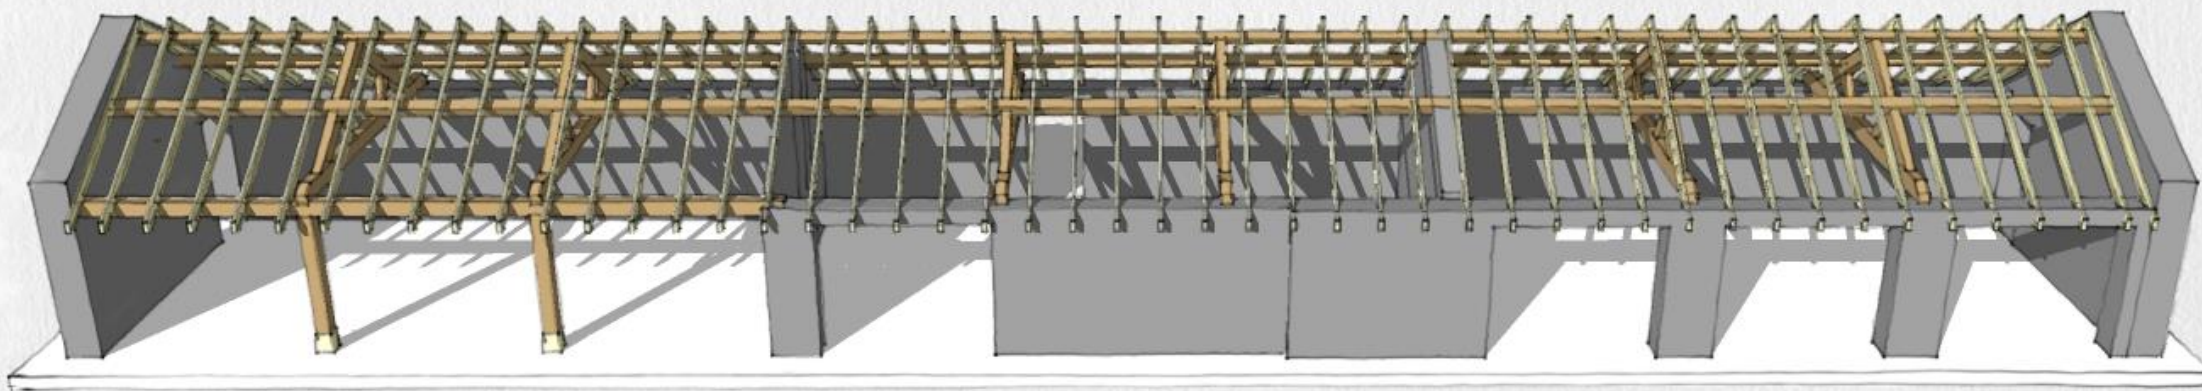

Manor Farm – Peter Moore

Oak Feature Trusses, Eaves Beam, and Posts Rev 1 - including Oak Ridge and Purlins– Concept Design

Issue – 01.09.22

Main View with Commons

Front View

Front View with Commons

End View

Close-up View of Garage with Commons

View of Truss and Commons Arrangement