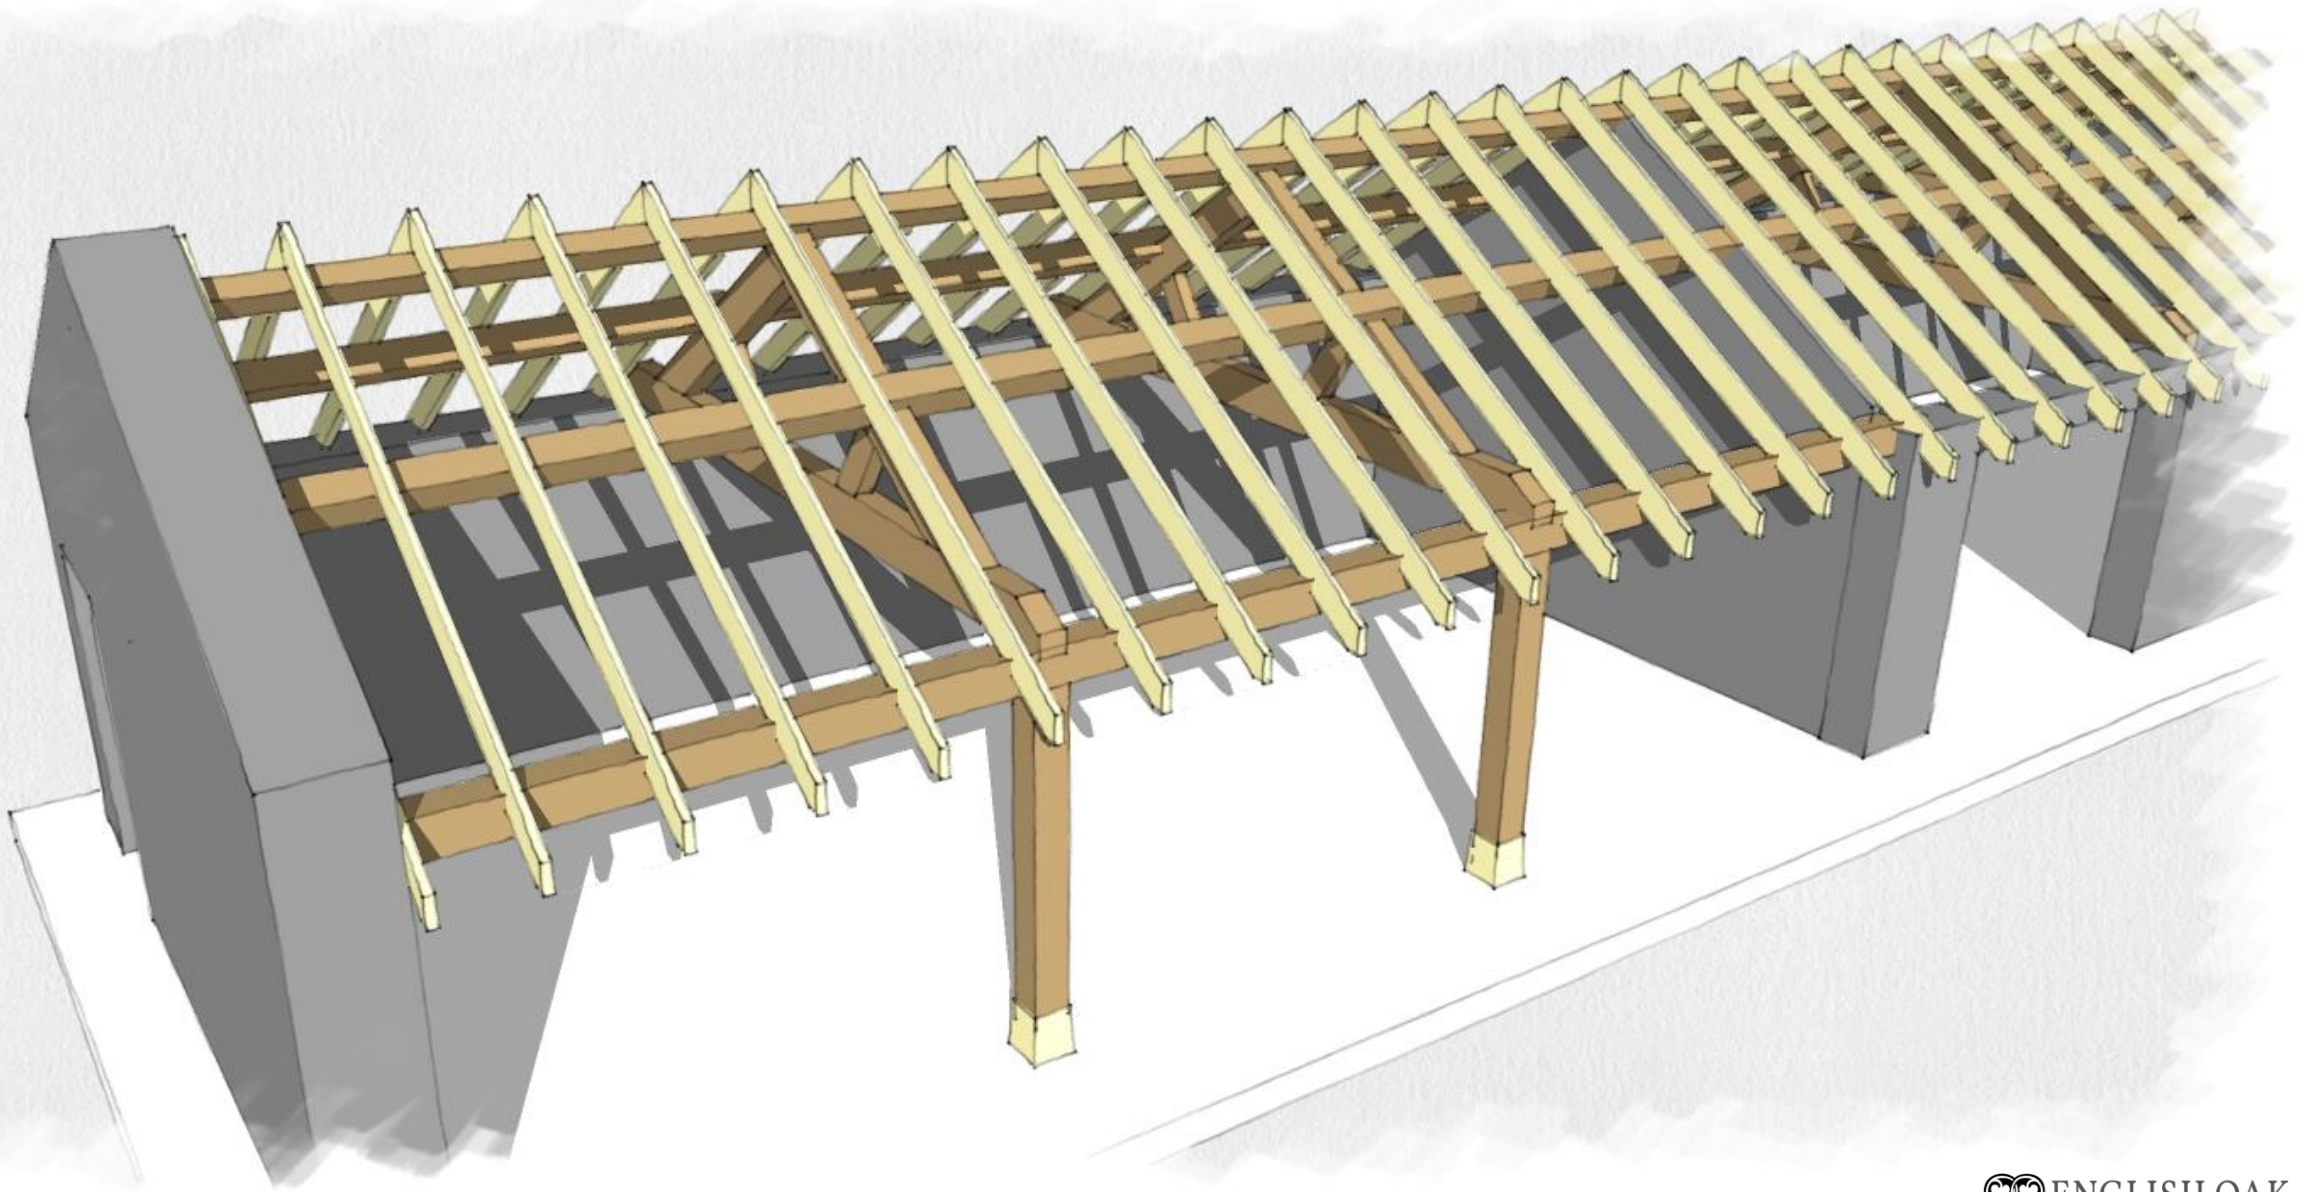

Manor Farm – Peter Moore

Oak Feature Trusses, Eaves Beam, and Posts Rev 1 - including Oak Ridge and Purlins– Concept Design

Issue – 01.09.22

Main View with Commons

Front View

Front View with Commons

End View

Close-up View of Garage with Commons

View of Truss and Commons Arrangement