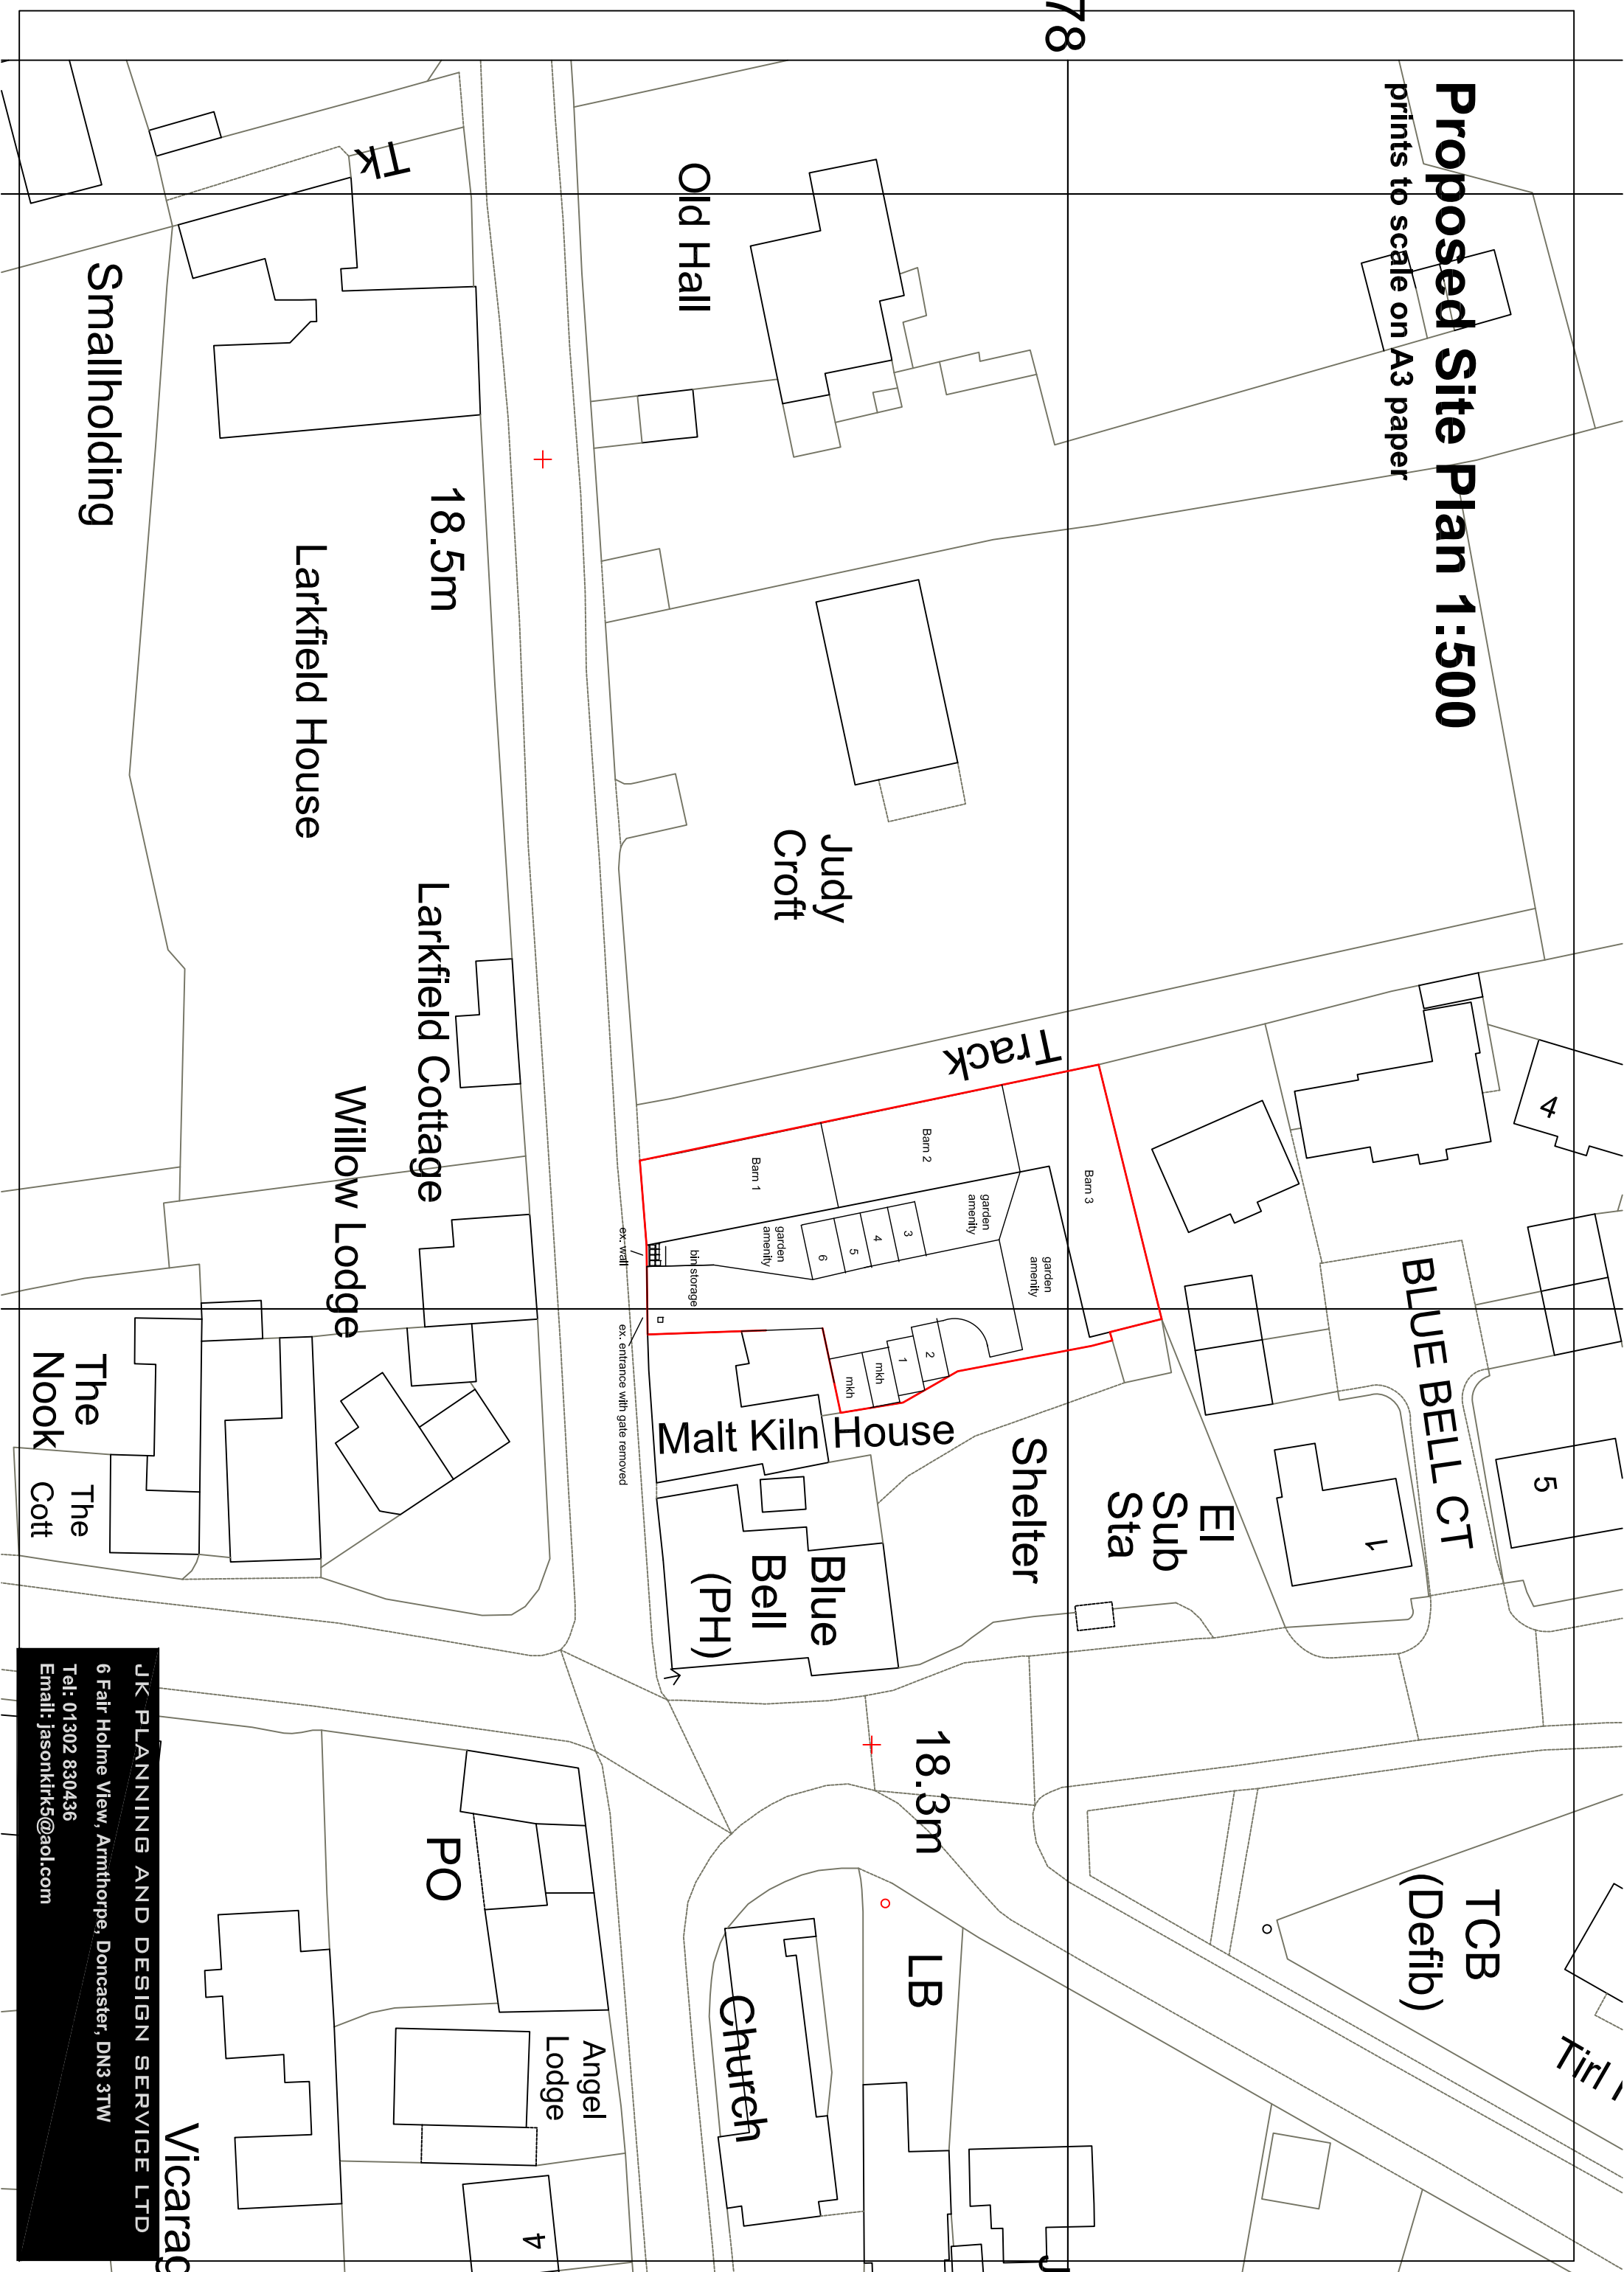

Proposed Site Plan 1:500

prints to scale on A3 paper

878

Smallholding

Old Hall

Judy Croft

Larkfield House

Larkfield Cottage

Willow Lodge

The Nook
The Cott

Malt Kiln House

Blue Bell (PH)

Shelter

EI Sub Sta

BLUE BELL CT

TCB (Defib)