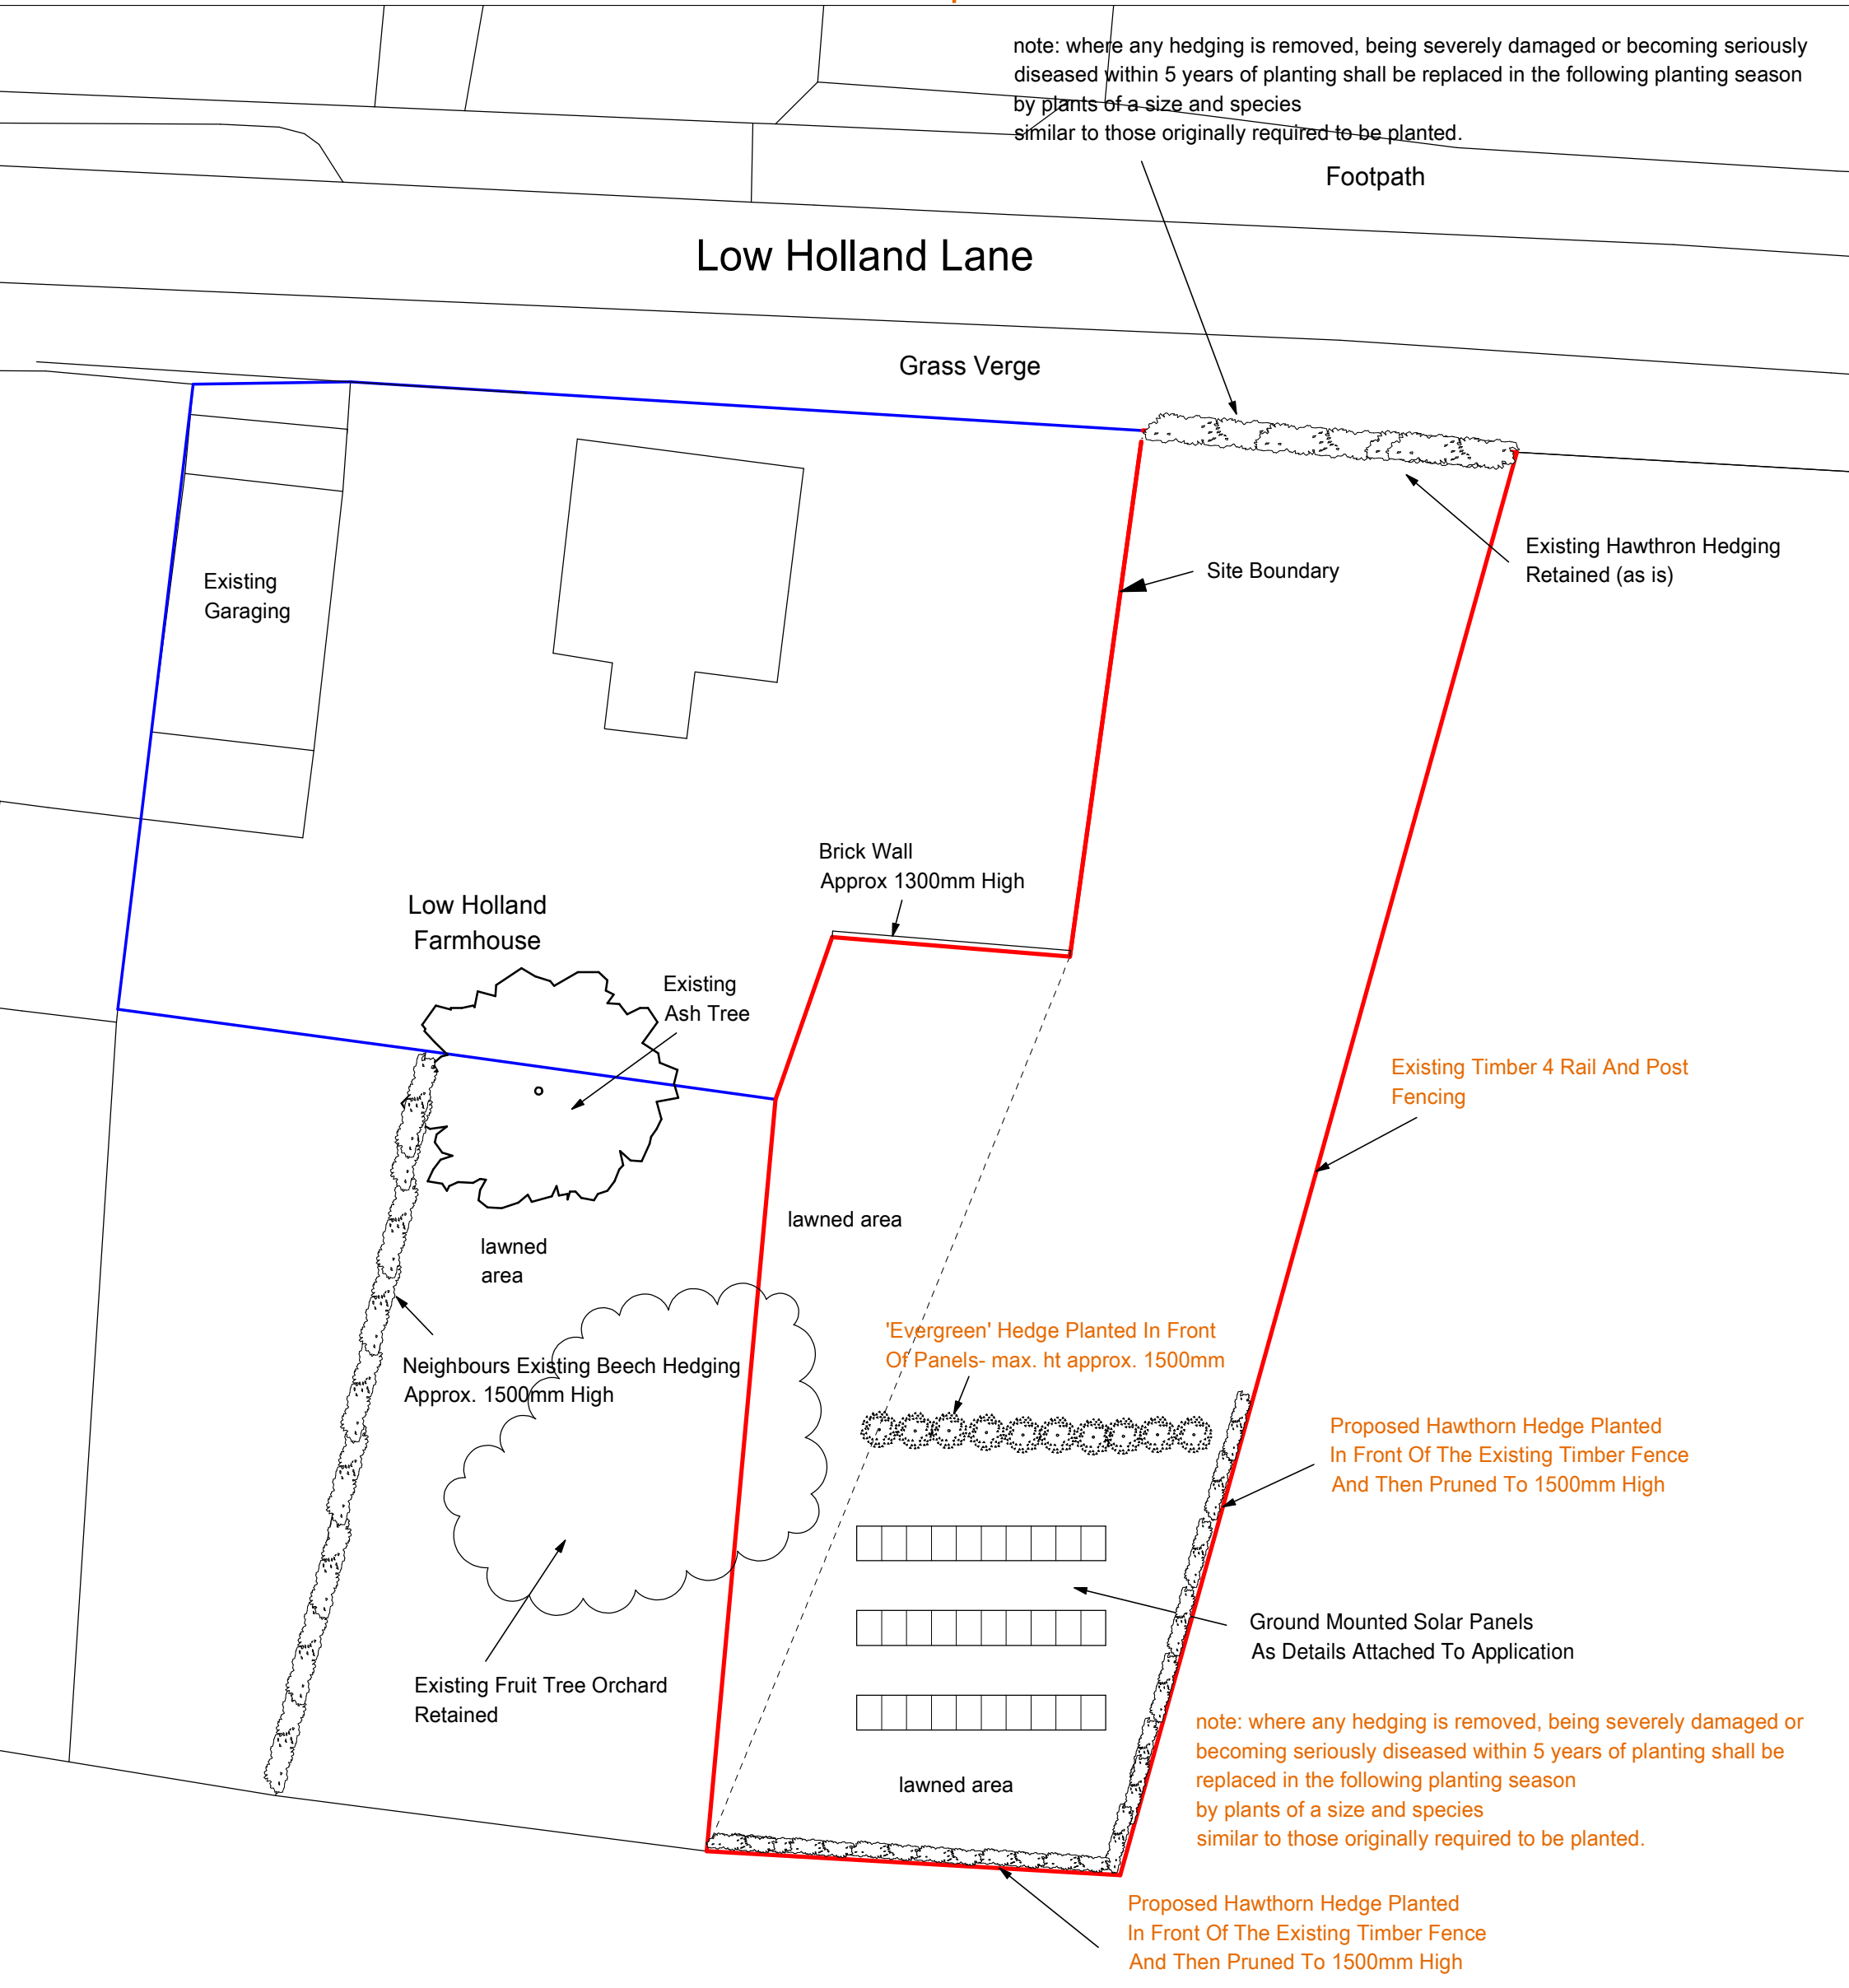

# LANDSCAPING AROUND SOLAR PANELS

Low Holland Farm House

Low Holland Lane

Sturton Le Steeple

note: where any hedging is removed, being severely damaged or becoming seriously diseased within 5 years of planting shall be replaced in the following planting season by plants of a size and species similar to those originally required to be planted.

## PROPOSED BLOCK PLAN

Scale 1:250

A3