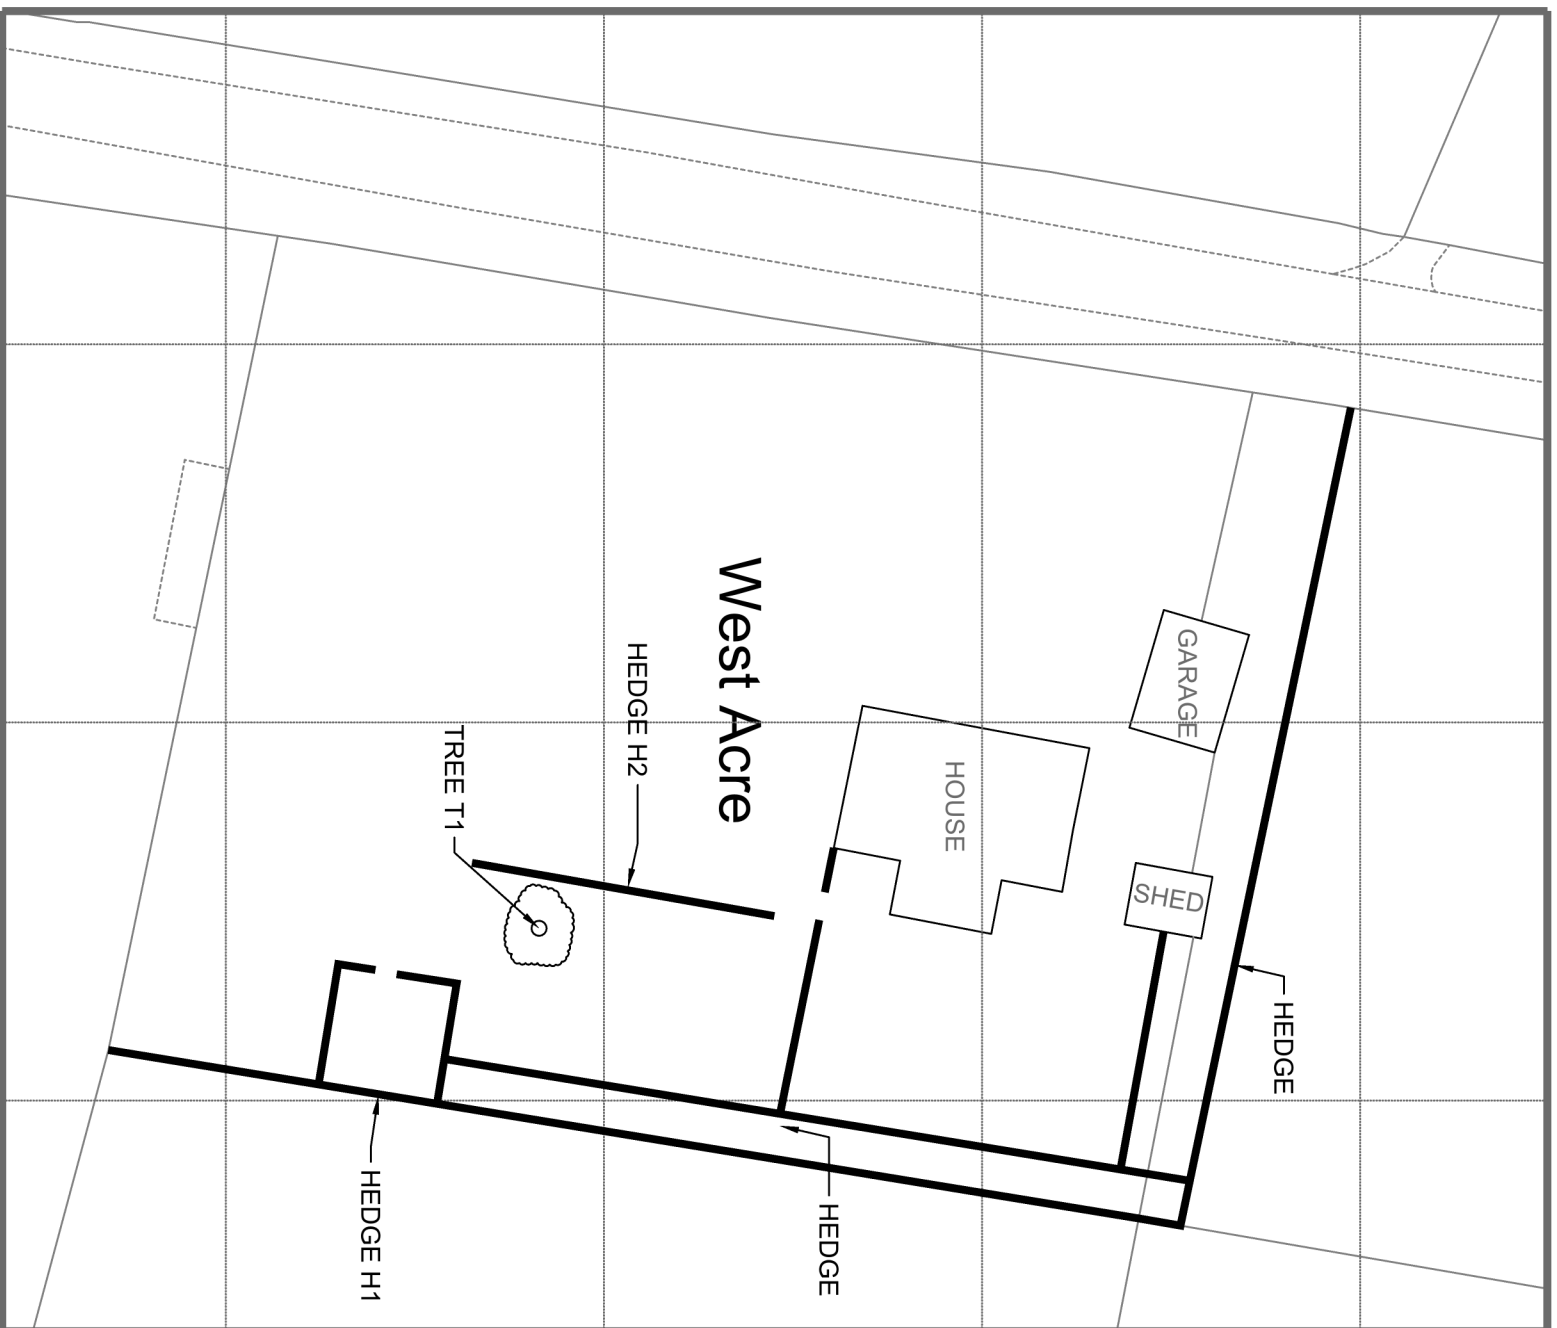

403325

403350

403375

© Crown copyright 2022 Ordnance Survey 100053143

EXISTING SITE PLAN

403325

403350

403375

© Crown copyright 2022 Ordnance Survey 100053143

PROPOSED SITE PLAN

WEST ACRE
 THROPTON
 MORPETH
 NE65 7JG

SITE PLAN

PROPOSED GREENHOUSE

1:500 AT A3