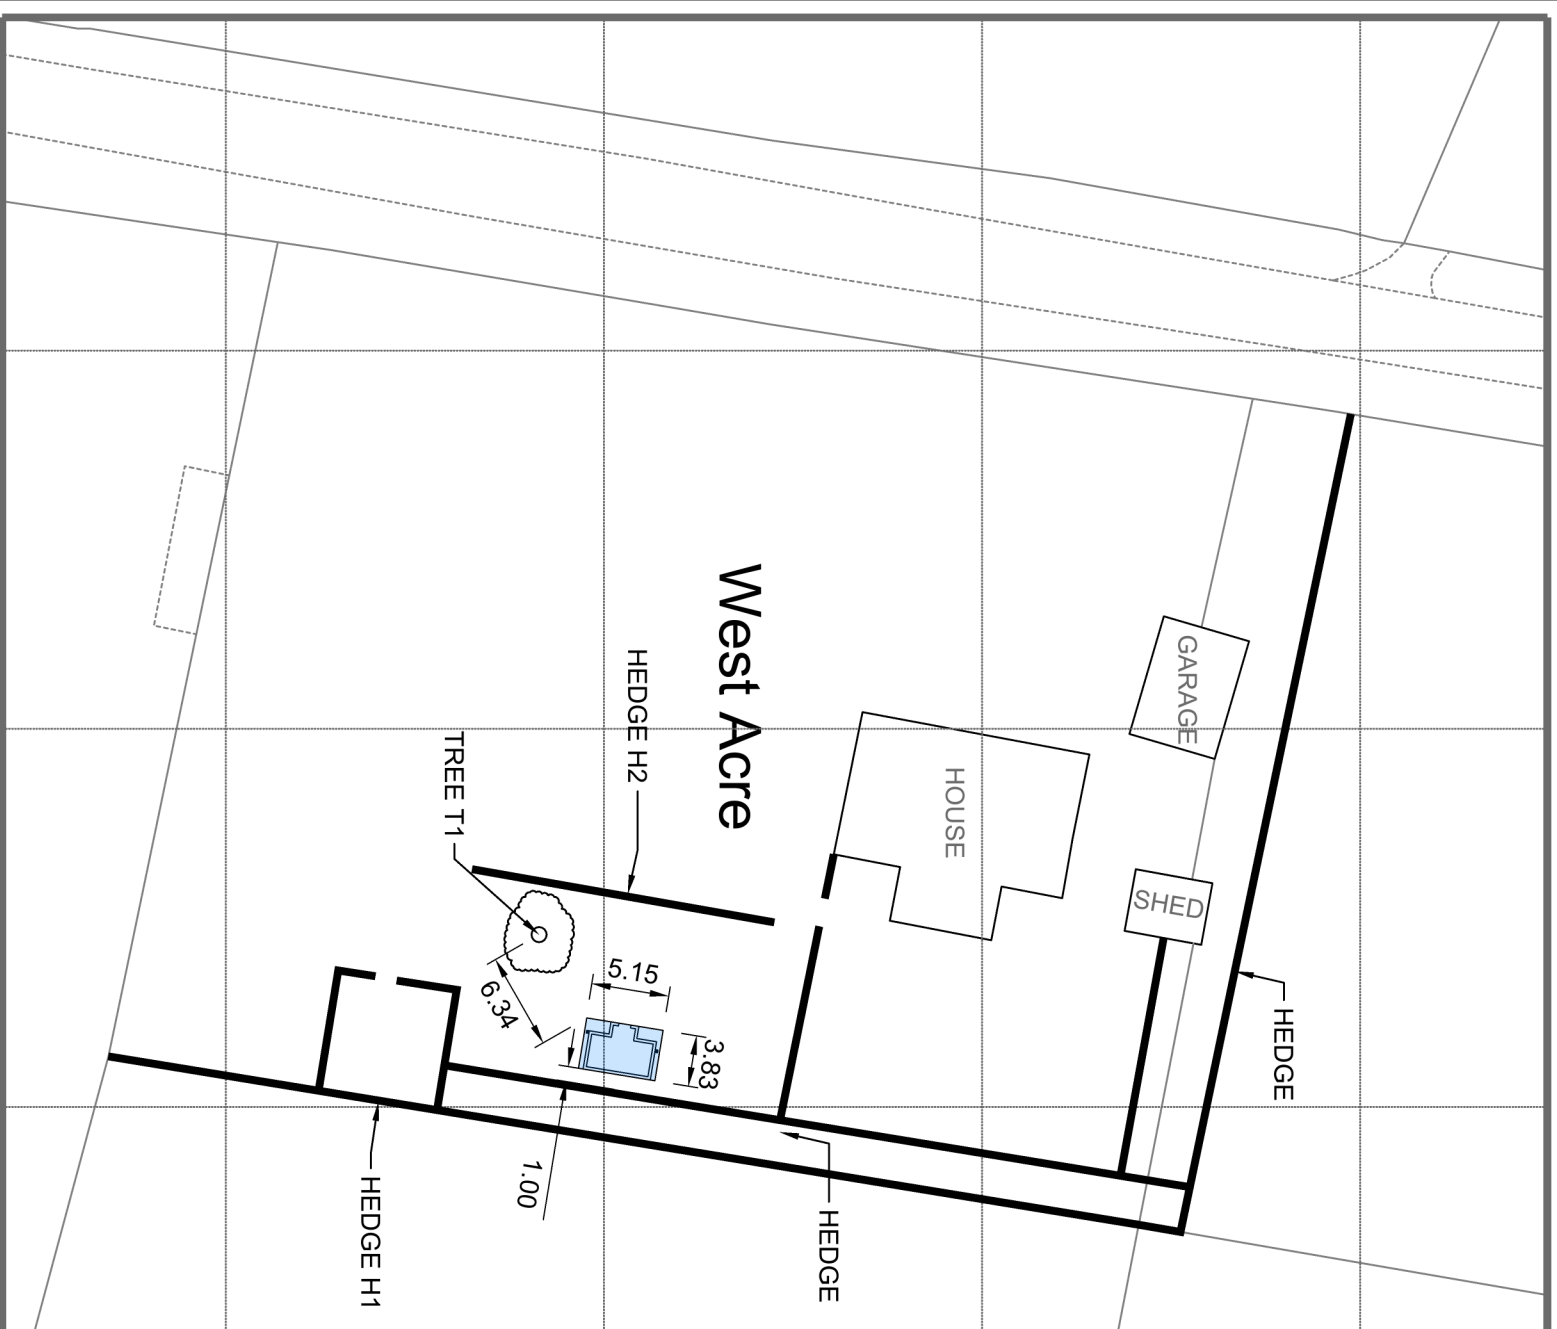

403325

403350

403375

© Crown copyright 2022 Ordnance Survey 100053143

EXISTING SITE PLAN

403325

403350

403375

© Crown copyright 2022 Ordnance Survey 100053143

PROPOSED SITE PLAN

WEST ACRE
 THROPTON
 MORPETH
 NE65 7JG

SITE PLAN

PROPOSED GREENHOUSE

1:500 AT A3