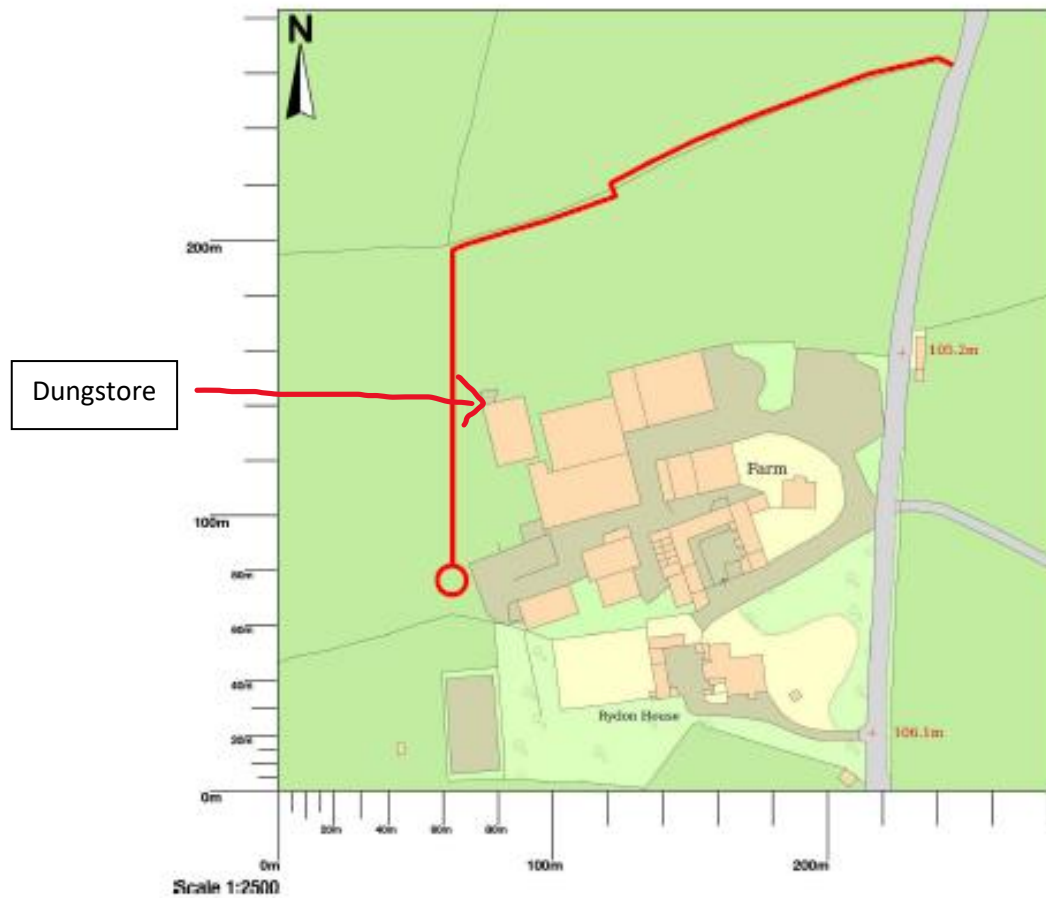

Rydon House, Talaton, Exeter, EX5 2RP

Map area bounded by: 307108,100121 307390,100403. Produced on 13 September 2022 from the OS National Geographic Database. Reproduction in whole or part is prohibited without the prior permission of Ordnance Survey. © Crown copyright 2022. Supplied by UKPlanningMaps.com a licensed OS partner (100054135). Unique plan reference: p8b/uk/849642/1148271