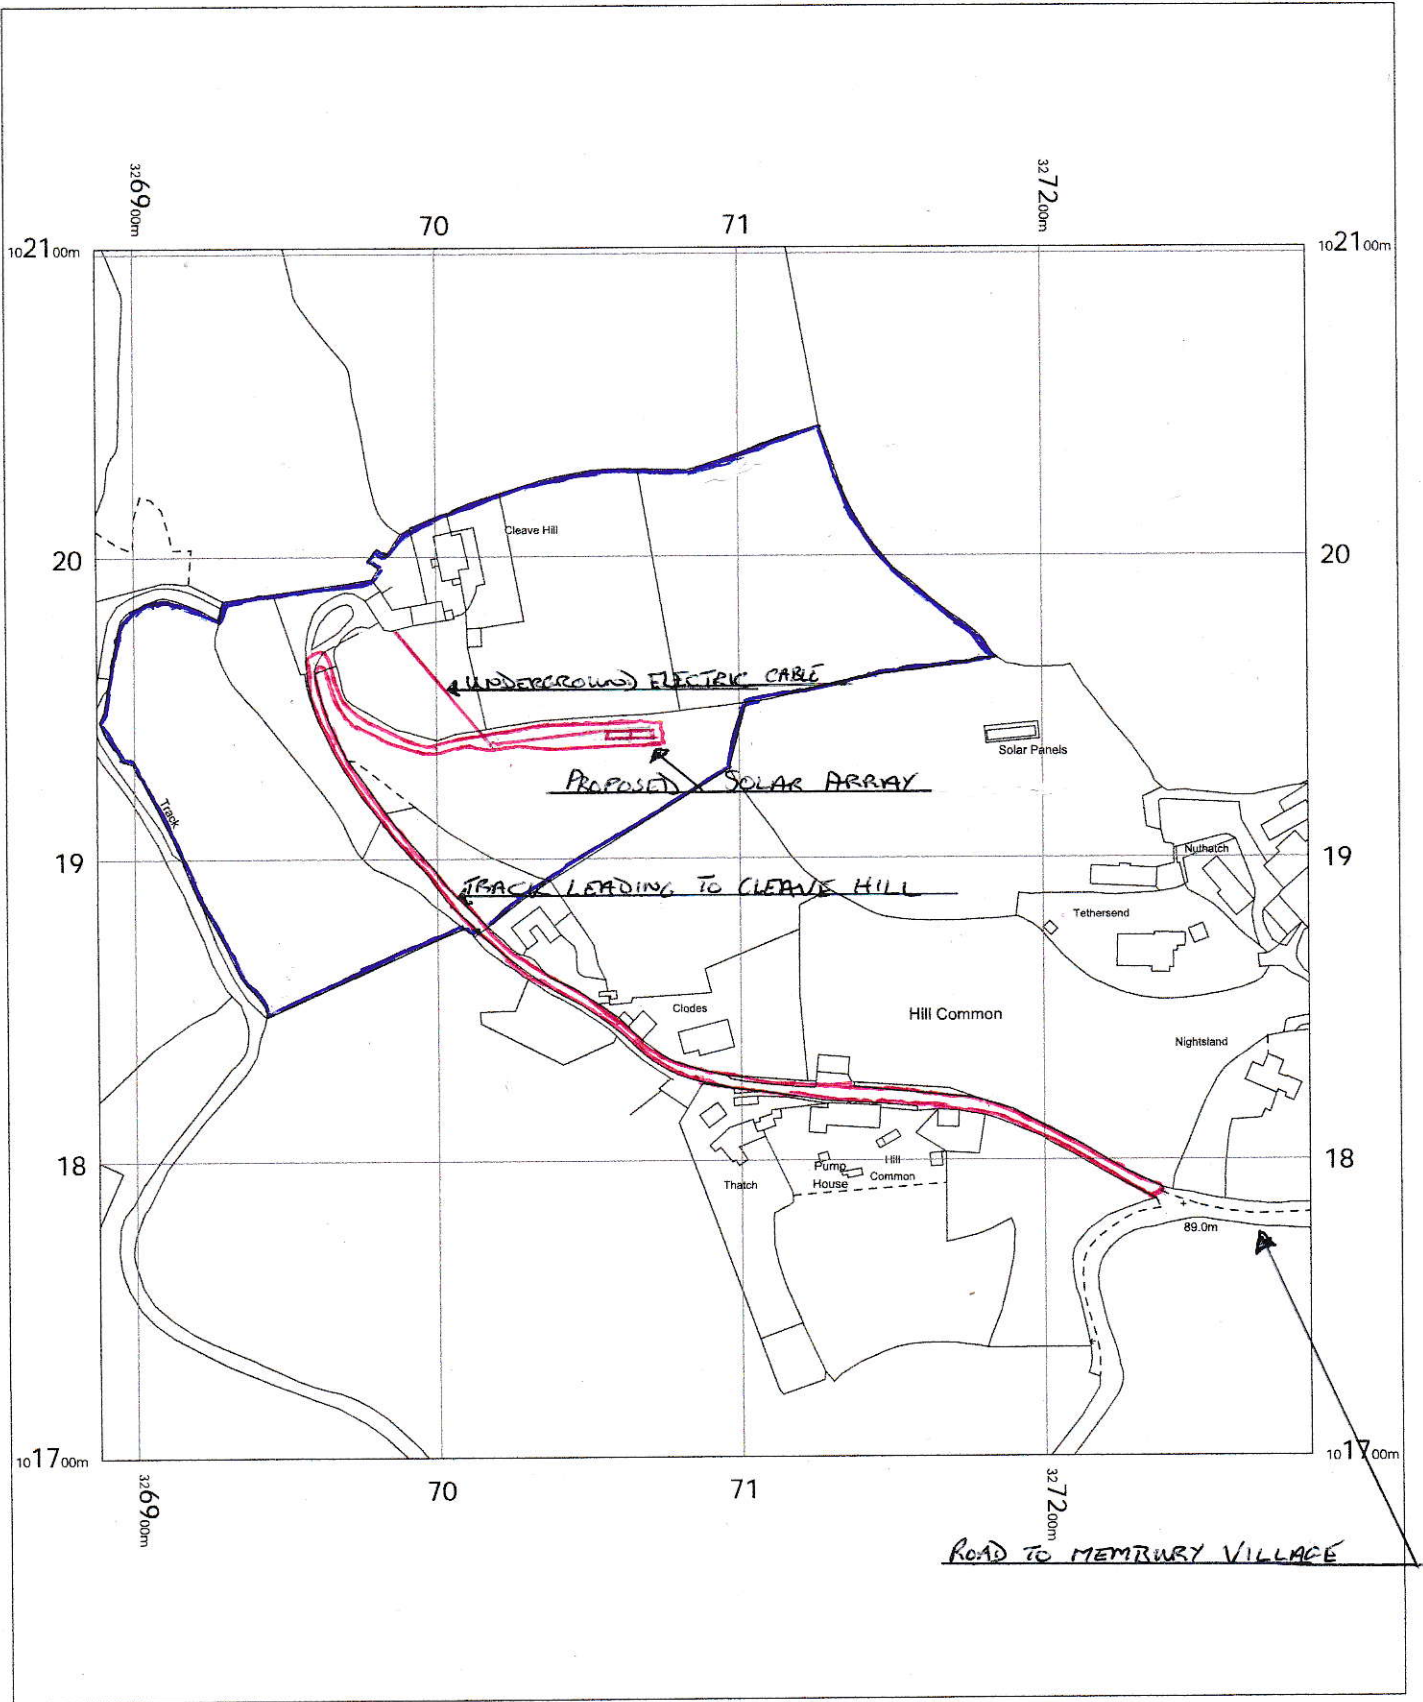

Cleave Hill, EX13 7AJ

Cleave Hill
 Axminster,
 Membury,
 Devon
 EX13 7AJ

OS MasterMap 1250/2500/10000 scale
 Monday, September 26, 2022, ID: MPMBW-01062977
 www.blackwellmapping.co.uk

1:2500 scale print at A4, Centre: 327088 E, 101902 N

©Crown Copyright Ordnance Survey. Licence no. 100041041

BLACKWELL'S
MAPPING SERVICES
 PERSONAL & PROFESSIONAL MAPPING
 www.blackwellmapping.co.uk

TEL: 0800 151 2612
 maps@blackwell.co.uk