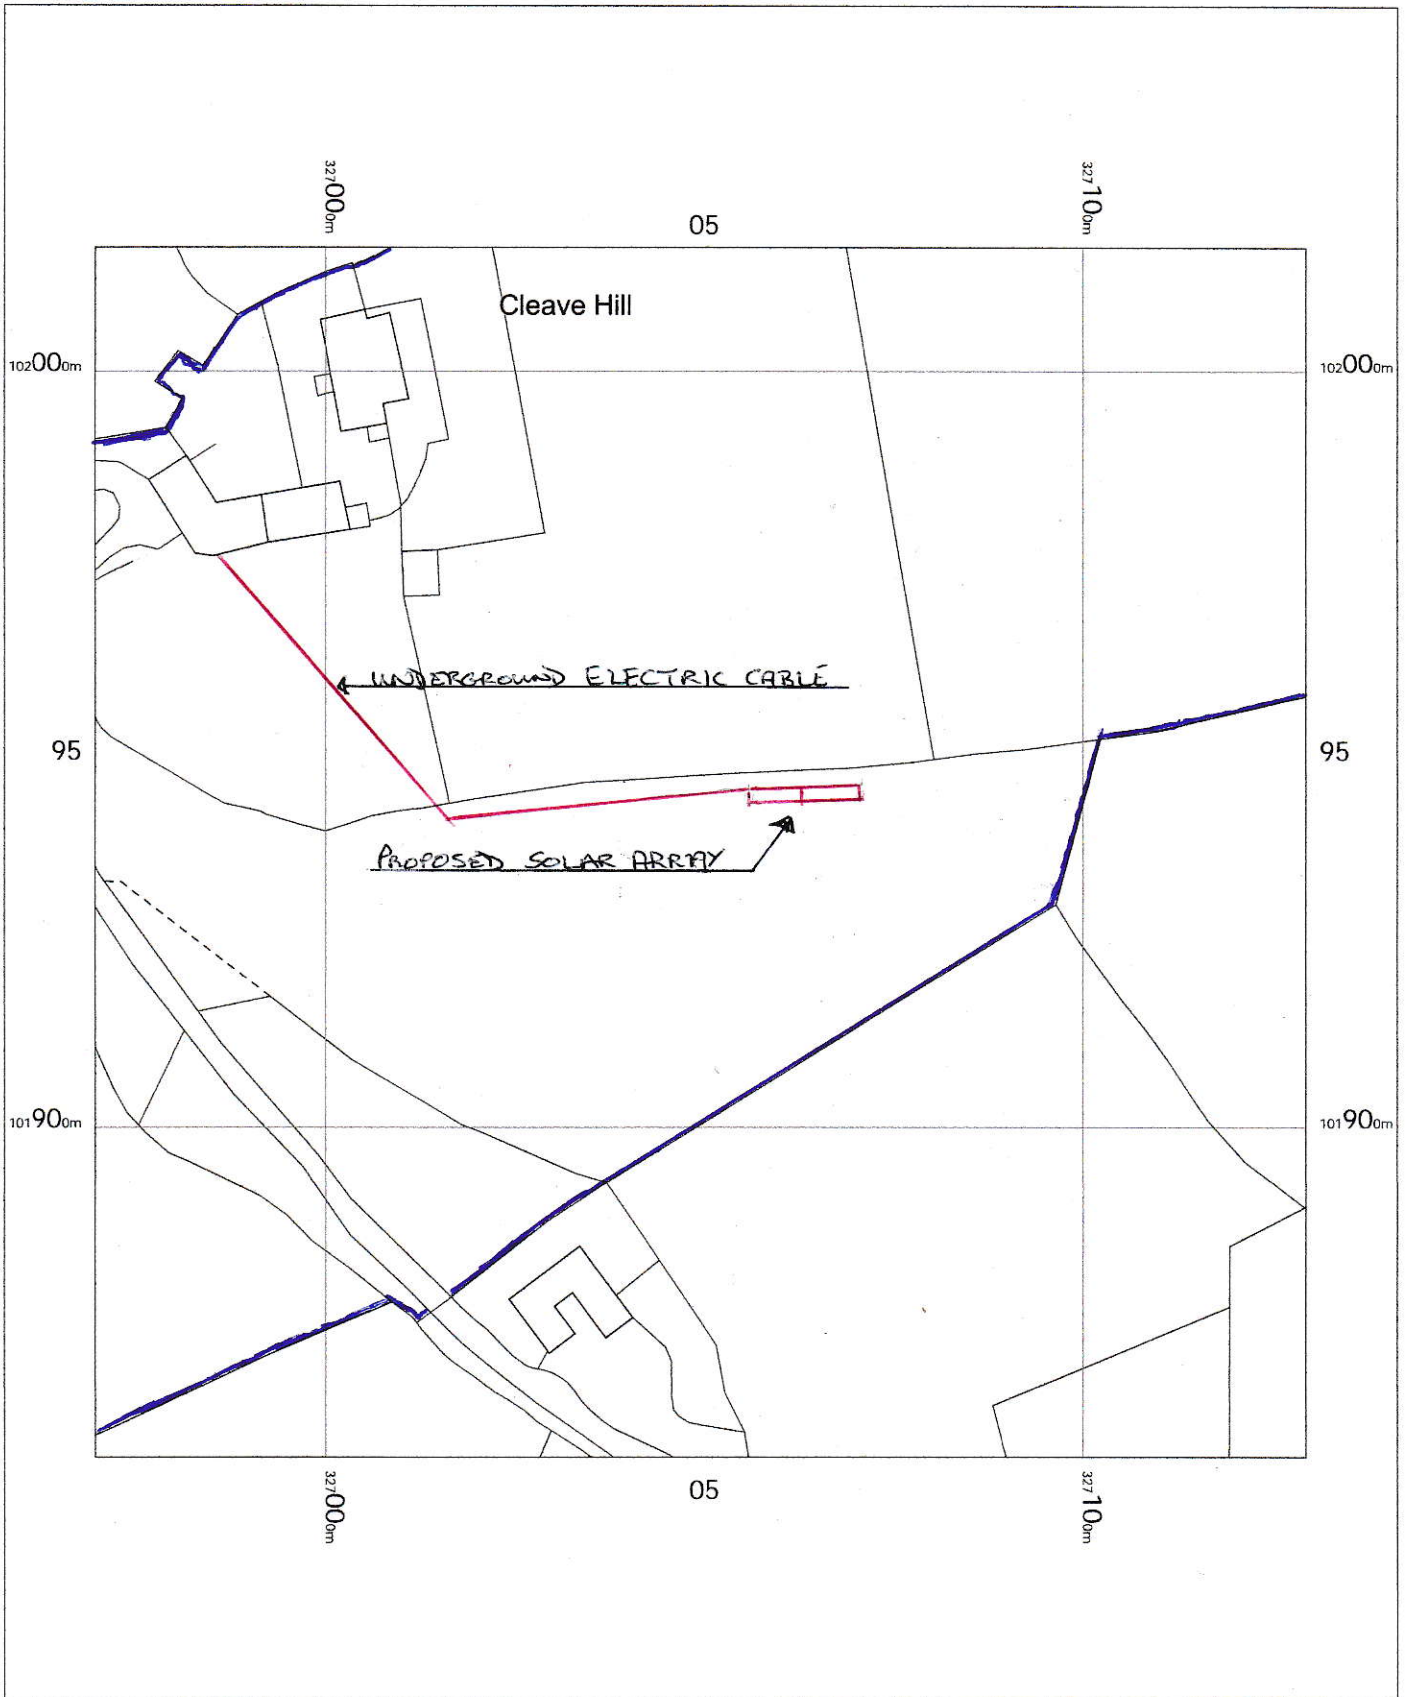

Cleave Hill, EX13 7AJ

Cleave Hill
Axminster,
Membury,
Devon
EX13 7AJ

OS MasterMap 1250/2500/10000 scale
Monday, September 26, 2022, ID: MPMBW-01062978
www.blackwellmapping.co.uk

1:1000 scale print at A4, Centre: 327050 E, 101936 N

©Crown Copyright Ordnance Survey. Licence no. 100041041

BLACKWELL'S
MAPPING SERVICES
PERSONAL & PROFESSIONAL MAPPING
www.blackwellmapping.co.uk

TEL: 0800 151 2612
maps@blackwell.co.uk