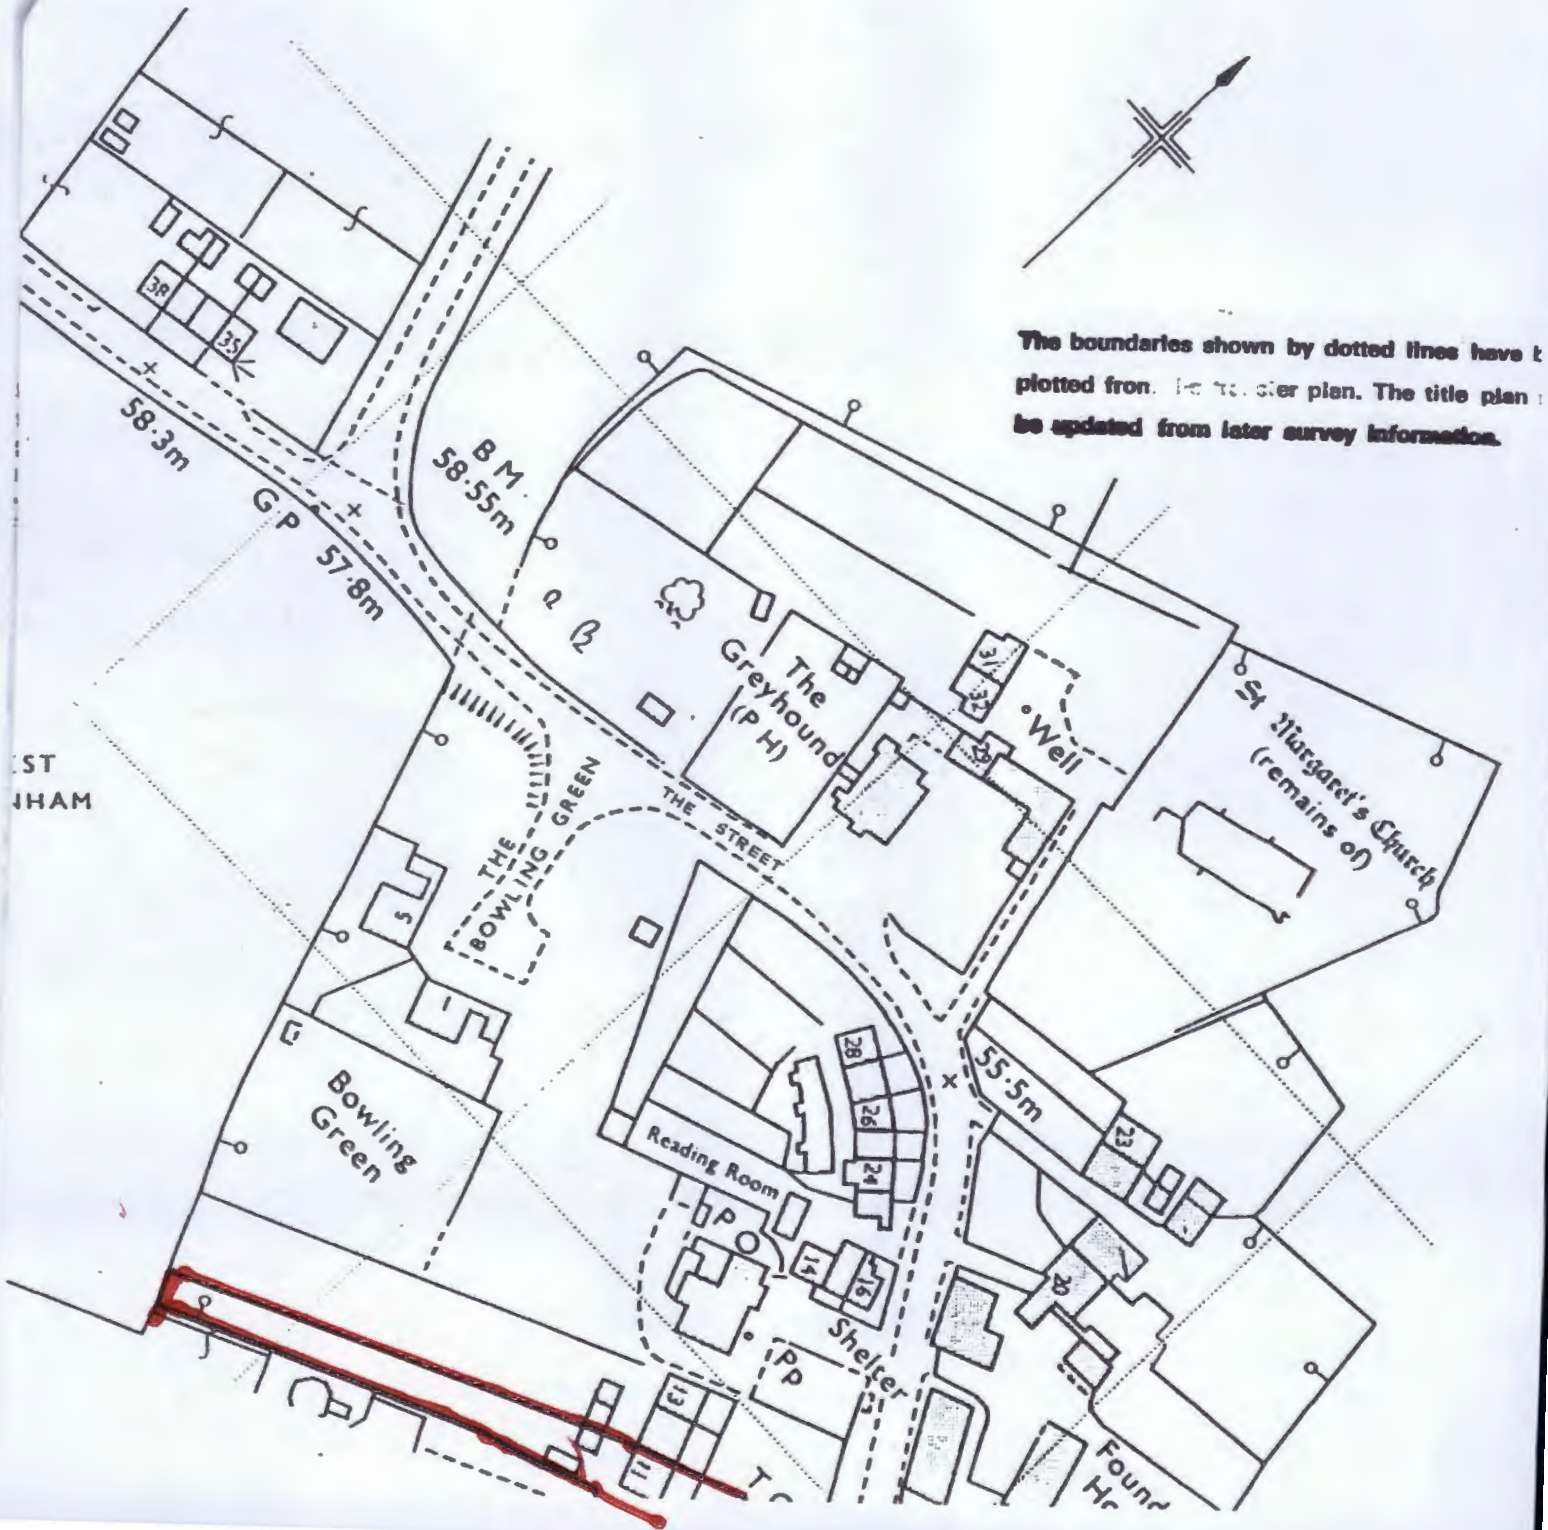

LAND REGISTRY

TITLE NUMBER

NK 119883

SURVEY
OFFICE

TF8725

SECTION B

Scale
1/1250 Enlarged from 1/2500

NORFOLK

DISTRICT NORTH NORFOLK

© Crown copyright 1989

The boundaries shown by dotted lines have not been plotted from the title plan. The title plan should be updated from later survey information.

ST
HAM