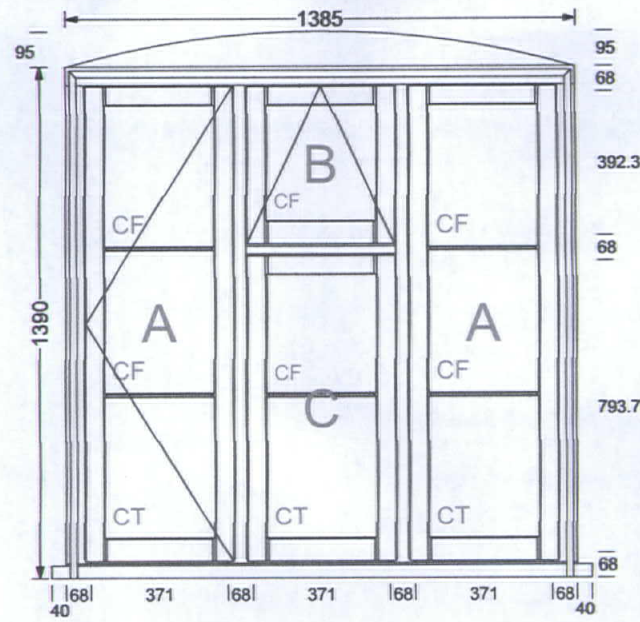

Client **Ivy Andrews**
 Job **Leading the Way in High Performance Timber Window & Door Systems.**
 Ref **2no Heritage Flush Windows**

1 X Window - GFW1 (Location: Front Elevation Lounge)

1 X Window - FFW1 (Location: Front Elevation Bedroom)