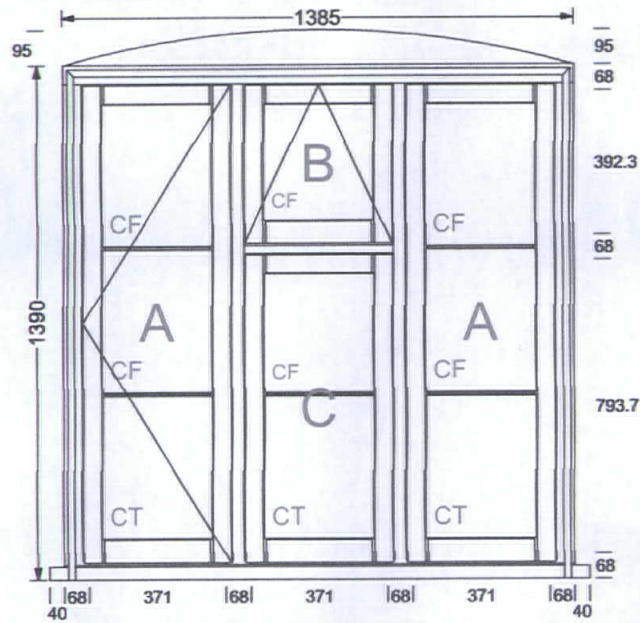

Client **Ivy Andrews**
 Job **Leading the Way in High Performance Timber Window & Door Systems.**
 Ref **2no Heritage Flush Windows**

1 X Window - GFW1 (Location: Front Elevation Lounge)

1 X Window - FFW1 (Location: Front Elevation Bedroom)