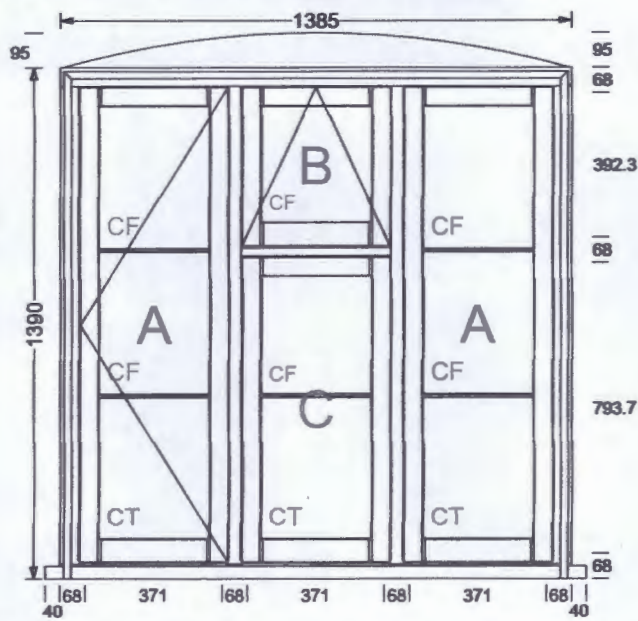

Client **Ivy Andrews**

Job **Leading the Way in High Performance Timber Window & Door Systems.**

Ref **2no Heritage Flush Windows**

1 X Window - GFW1 (Location: Front Elevation Lounge)

1 X Window - FFW1 (Location: Front Elevation Bedroom)

Glass Key: CF Clear Float
 CT Clear Toughened
 OBF Obscured Float
 OBT Obscured Toughened

Job reference
2no Heritage Flush Windows

15:33 31-08-22

1 of 1