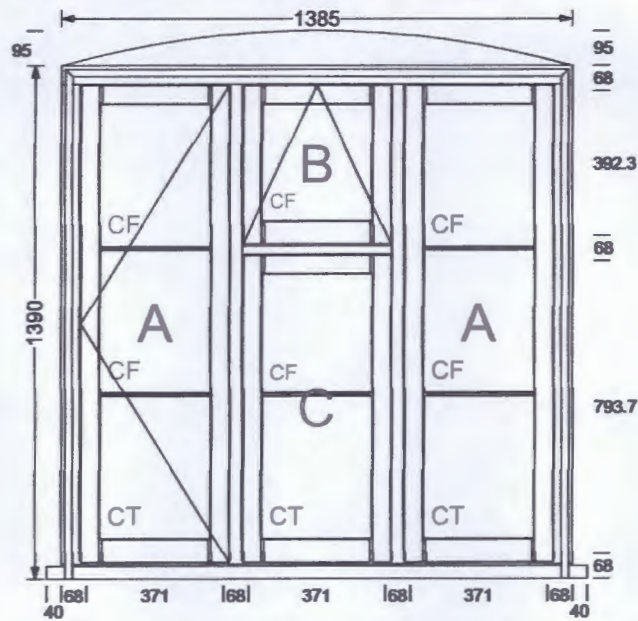

Client **Ivy Andrews**

Job **Leading the Way in High Performance Timber Window & Door Systems.**

Ref **2no Heritage Flush Windows**

1 X Window - GFW1 (Location: Front Elevation Lounge)

1 X Window - FFW1 (Location: Front Elevation Bedroom)

Glass Key: CF Clear Float
 CT Clear Toughened
 OBF Obscured Float
 OBT Obscured Toughened

Job reference
2no Heritage Flush Windows

15:33 31-08-22

1 of 1