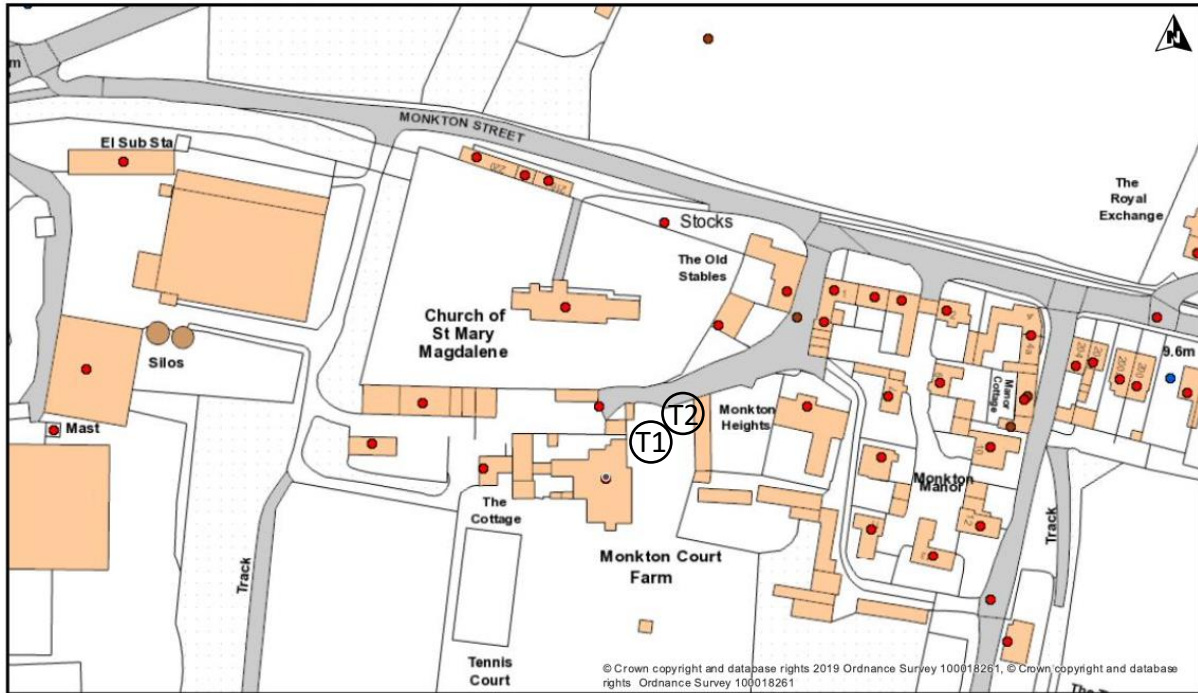

Birch Tree Care

Tree Care Specialists

Birch Tree Care
29 Watchester Lane
Minster, Ramsgate
Kent, CT12 4DA

Monkton Court Farmhouse Sketch Plan

Office: 01843 825277

Email: birchtreecare@yahoo.com

This quotation is valid for 30 days