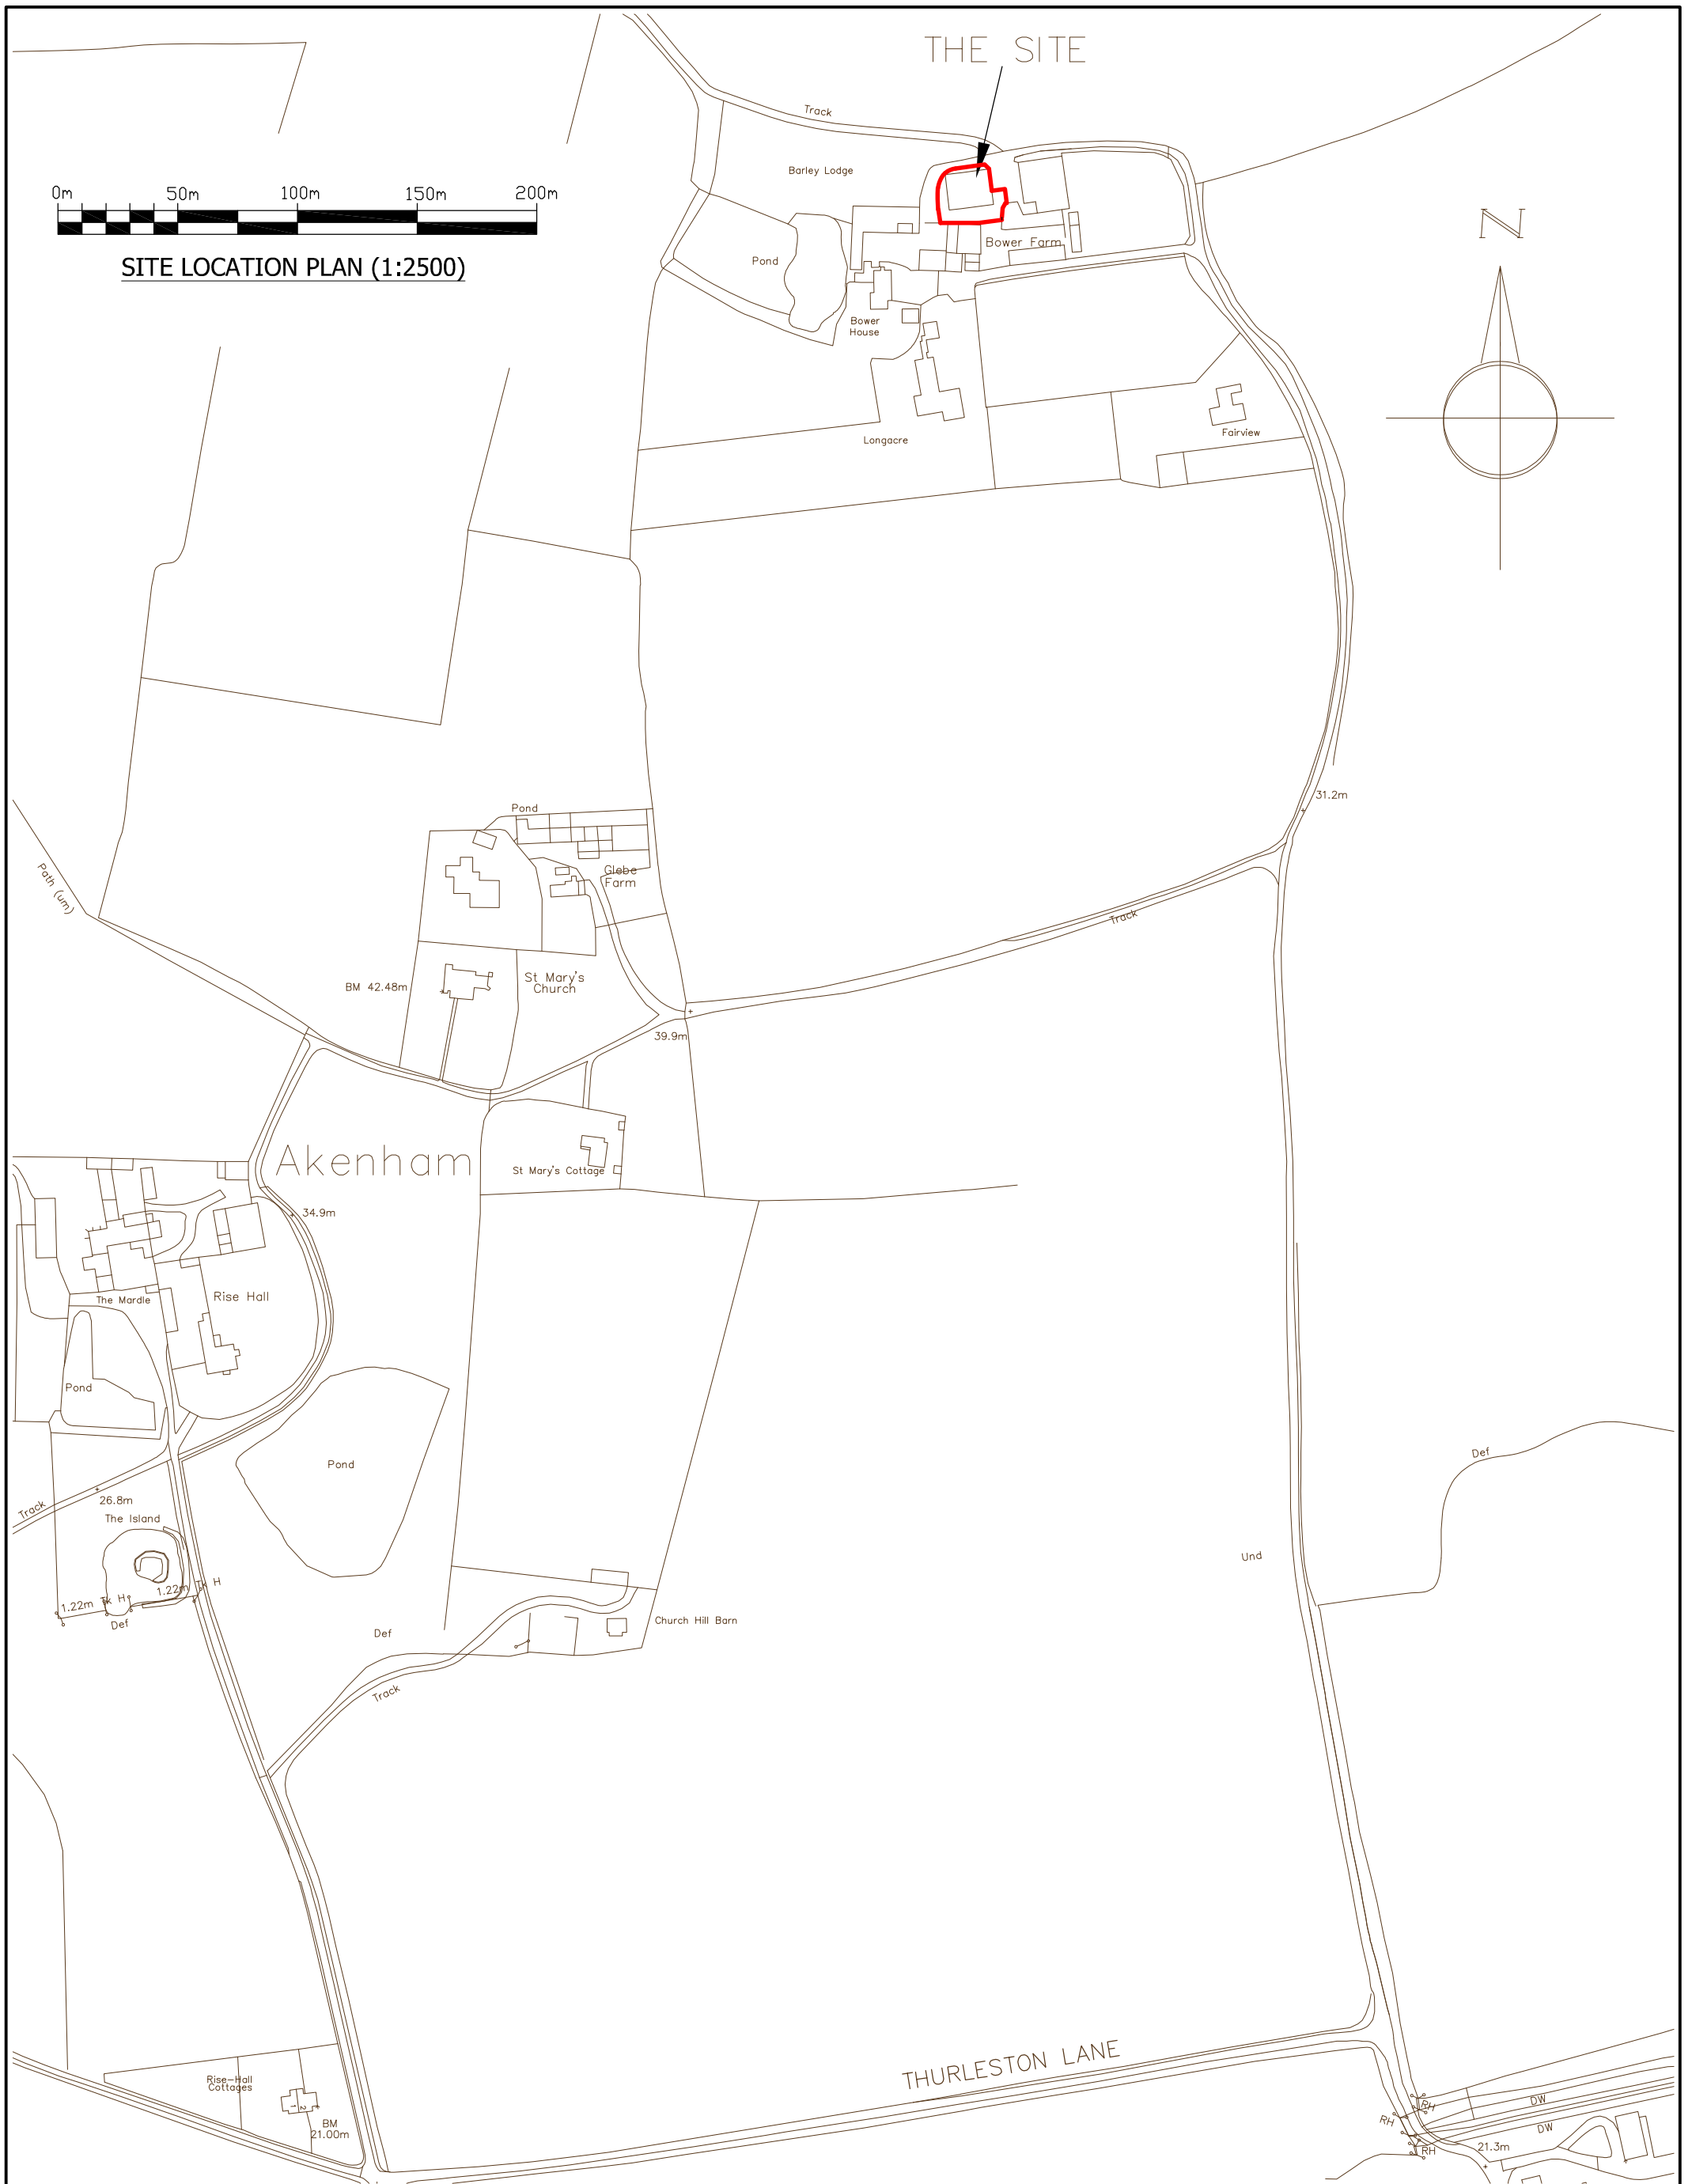

SITE LOCATION PLAN (1:2500)

Revisions	Drawing No. 77921 - PL10	Revision	Date 29/06/22	Scale 1:2500 @A3	Tel: 07801 475017 Web: www.wilkinsonplanning.co.uk Email: info@wilkinsonplanning.co.uk
	Project Address Bower Farm, Thurleston Lane, Akenham, IP1 6TQ.		Drawing Title Site Location Plan.	Client Mr M Frost.	