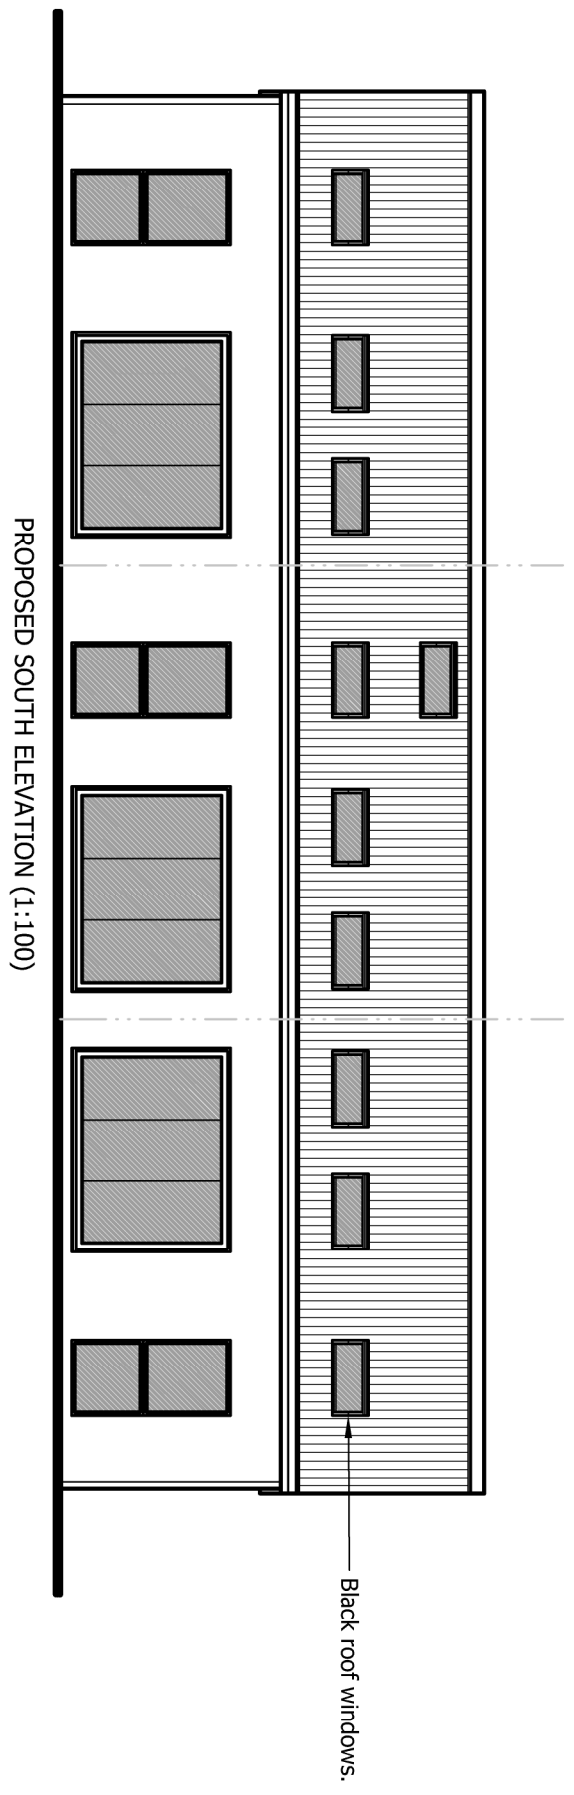

Black metal profiled replacement roof cladding.

Black windows & doors.

Black roof windows.

Revisions

Drawing No.	77921 - PL13	Revision		Date	29/06/22	Scale	1:100 A3	Tel: 07801 475017	Client	Mr M Frost.
Project Address	Bower Farm, Thurleston Lane, Akenham, IP1 6TQ.		Drawing Title	Proposed North & South Elevations.		Web: www.wilkinsonplanning.co.uk		Email: info@wilkinsonplanning.co.uk		