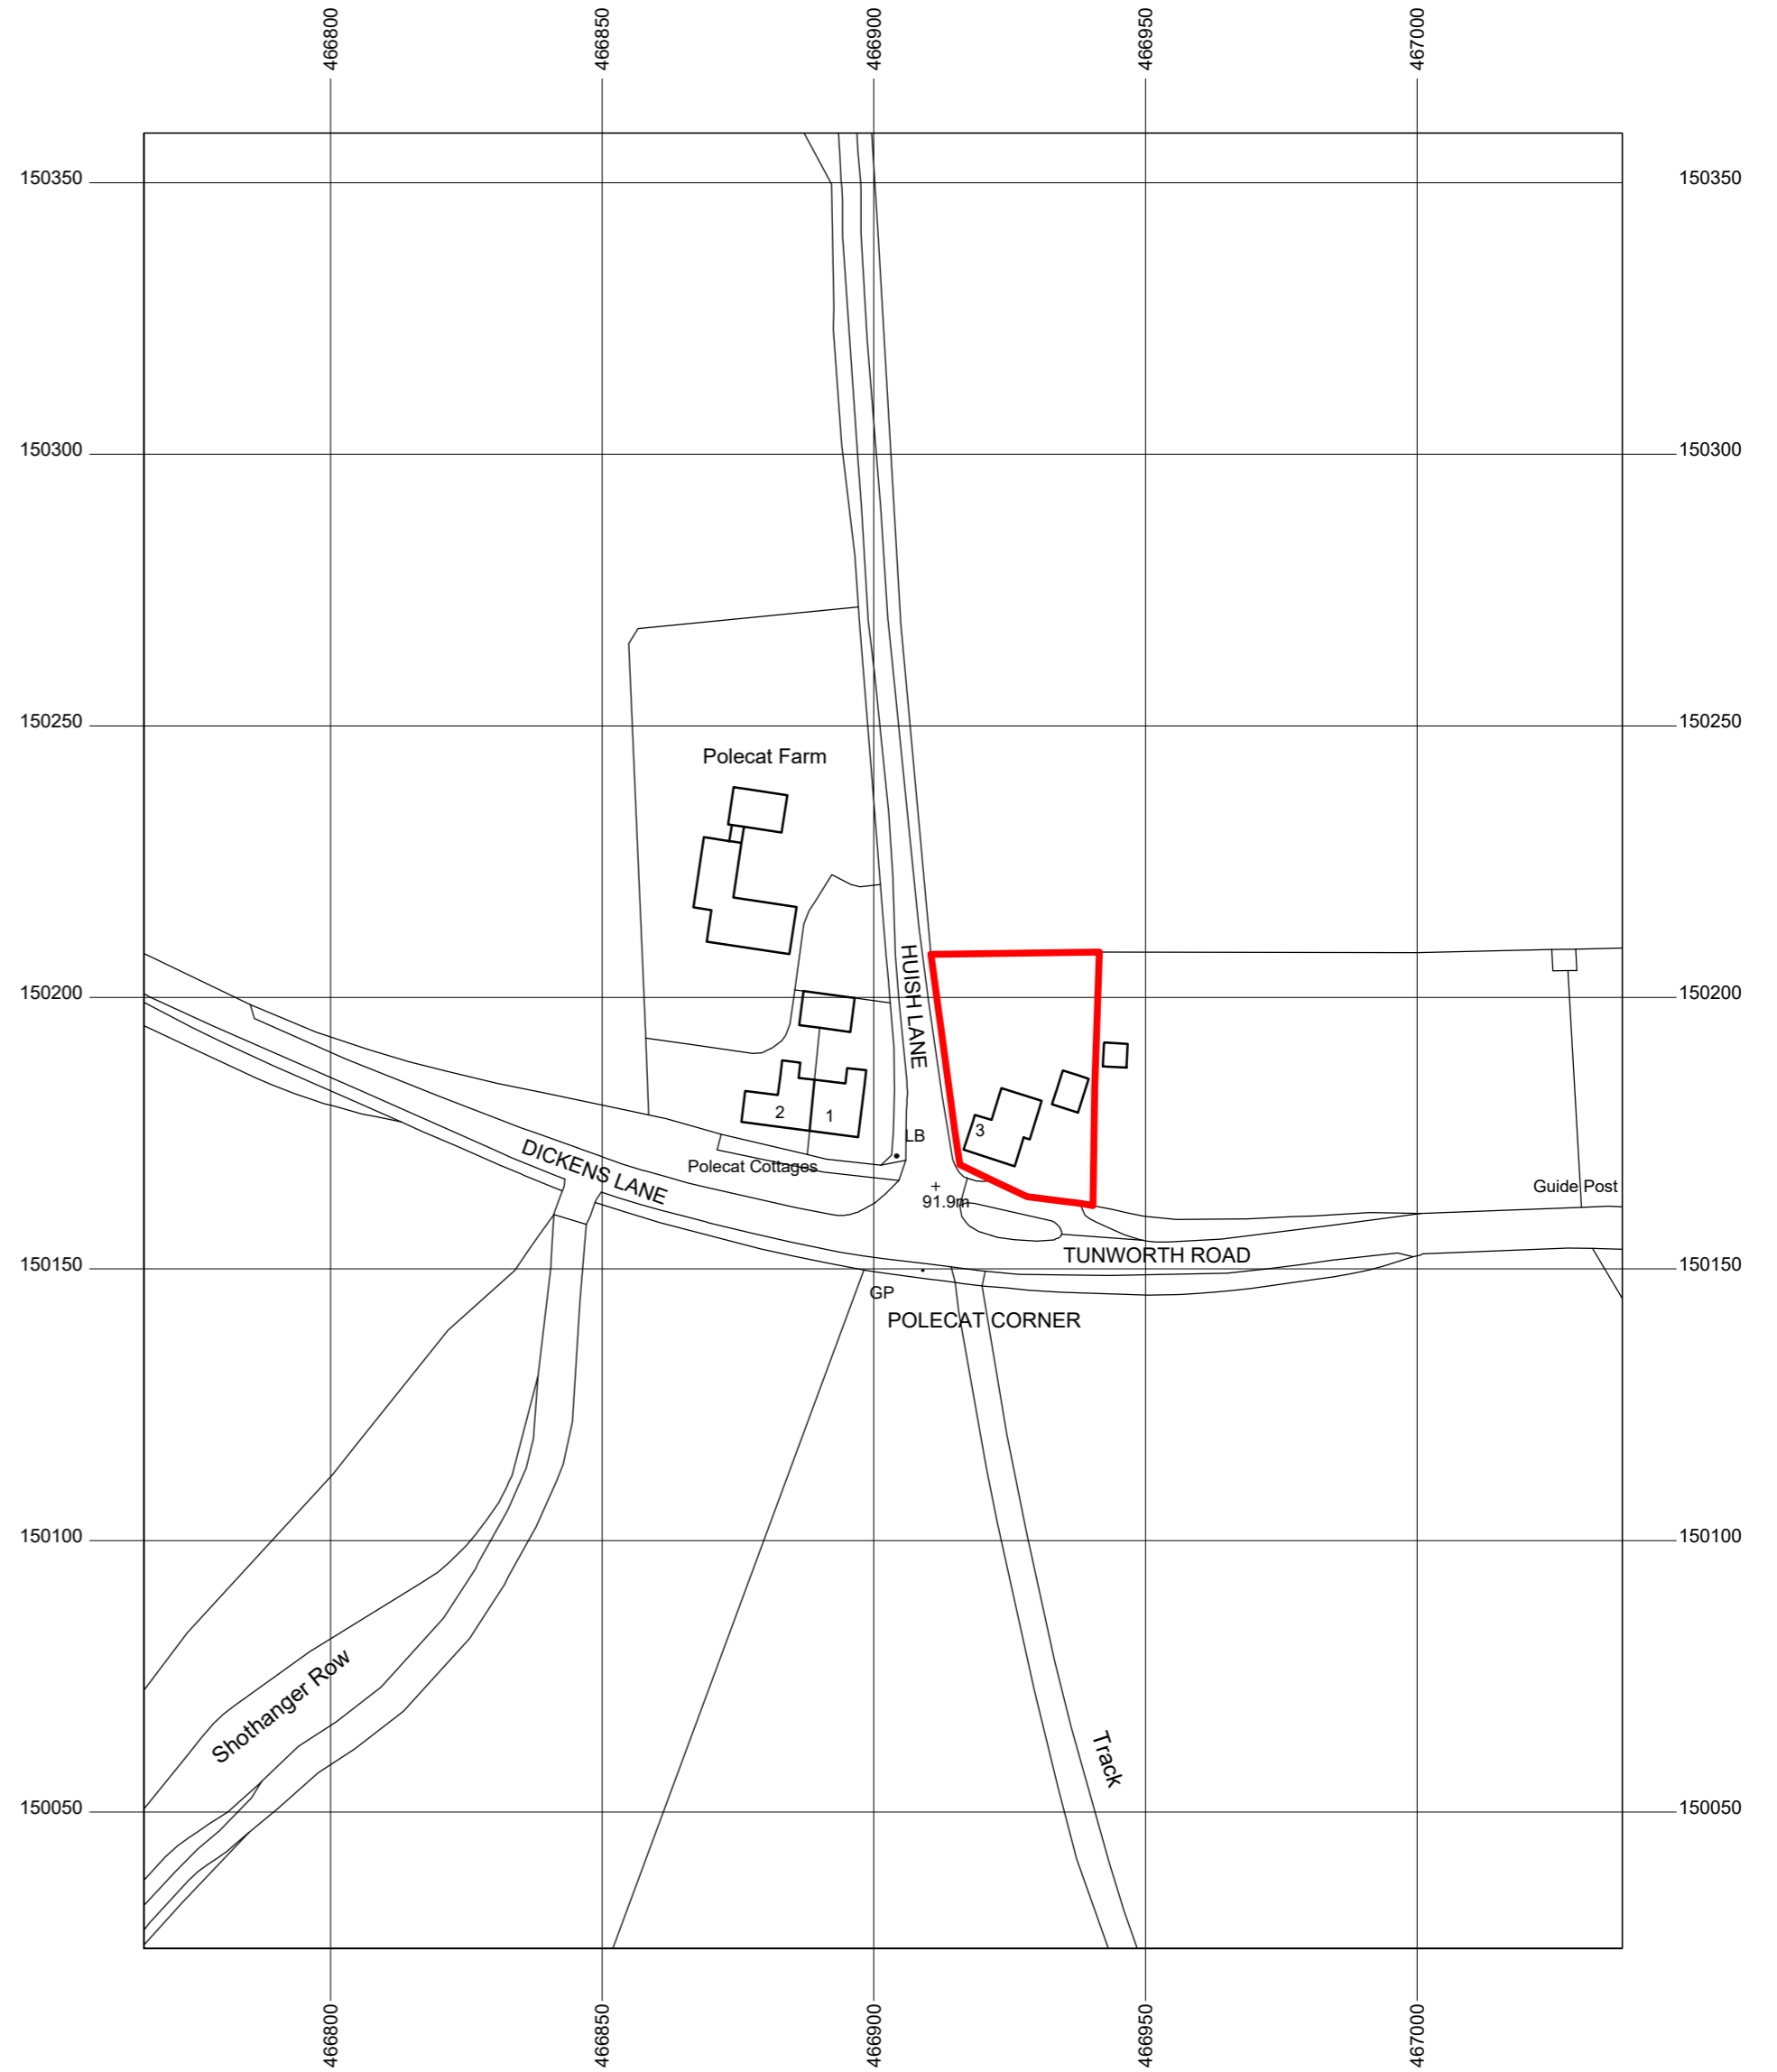

PROPOSED SITE PLAN

SCALE 1:500@A2

© Crown copyright 2022 Ordnance Survey 100053143

LOCATION PLAN

SCALE 1:1250@A2

BLACKDOWN COTTAGE
 TUNWORTH ROAD
 TUNWORTH

DATE: August 2022

DRAWING NO. P.3