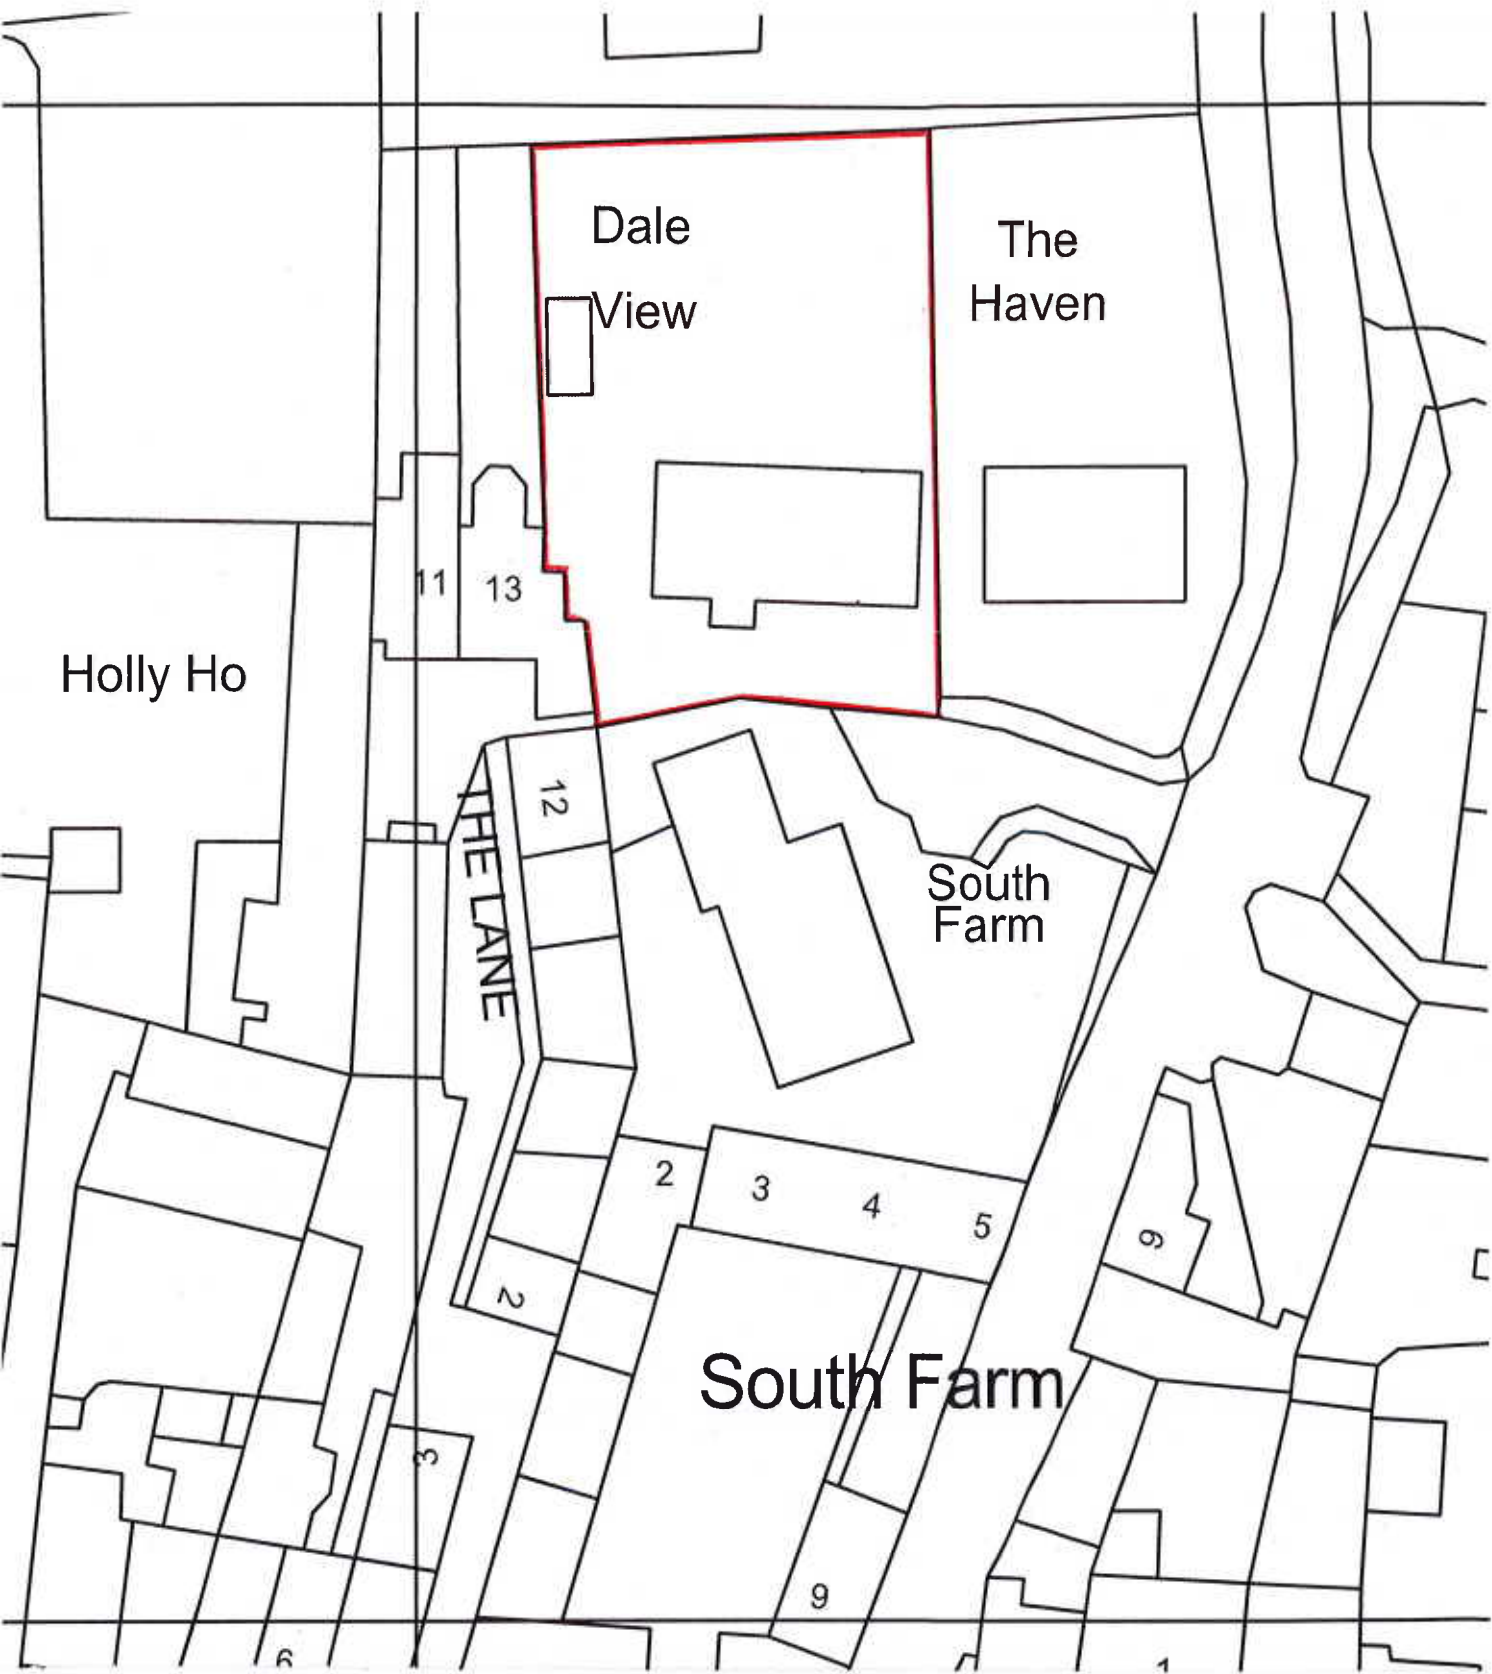

Scale: 1: 1250

Supplied by: National Map Centre
License number: 100031961
Produced: 17/08/2022
Serial number: 168029

EXISTING
DALE VIEW
PLAYWELL ROAD
GLANTON
ALNWICK

Plot centre co-ordinates: 407122,614570
Download file:
Project name: 90010868 MR J
HARRISON

NATIONAL
MAP CENTRE

EXISTING
BLOCK PLAN

Site Address

DALE VIEW
PLAYWELL ROAD
GLANTON
ALNWICK NE66 4AX

Os Licence number 100046950
Our Reference 90010868