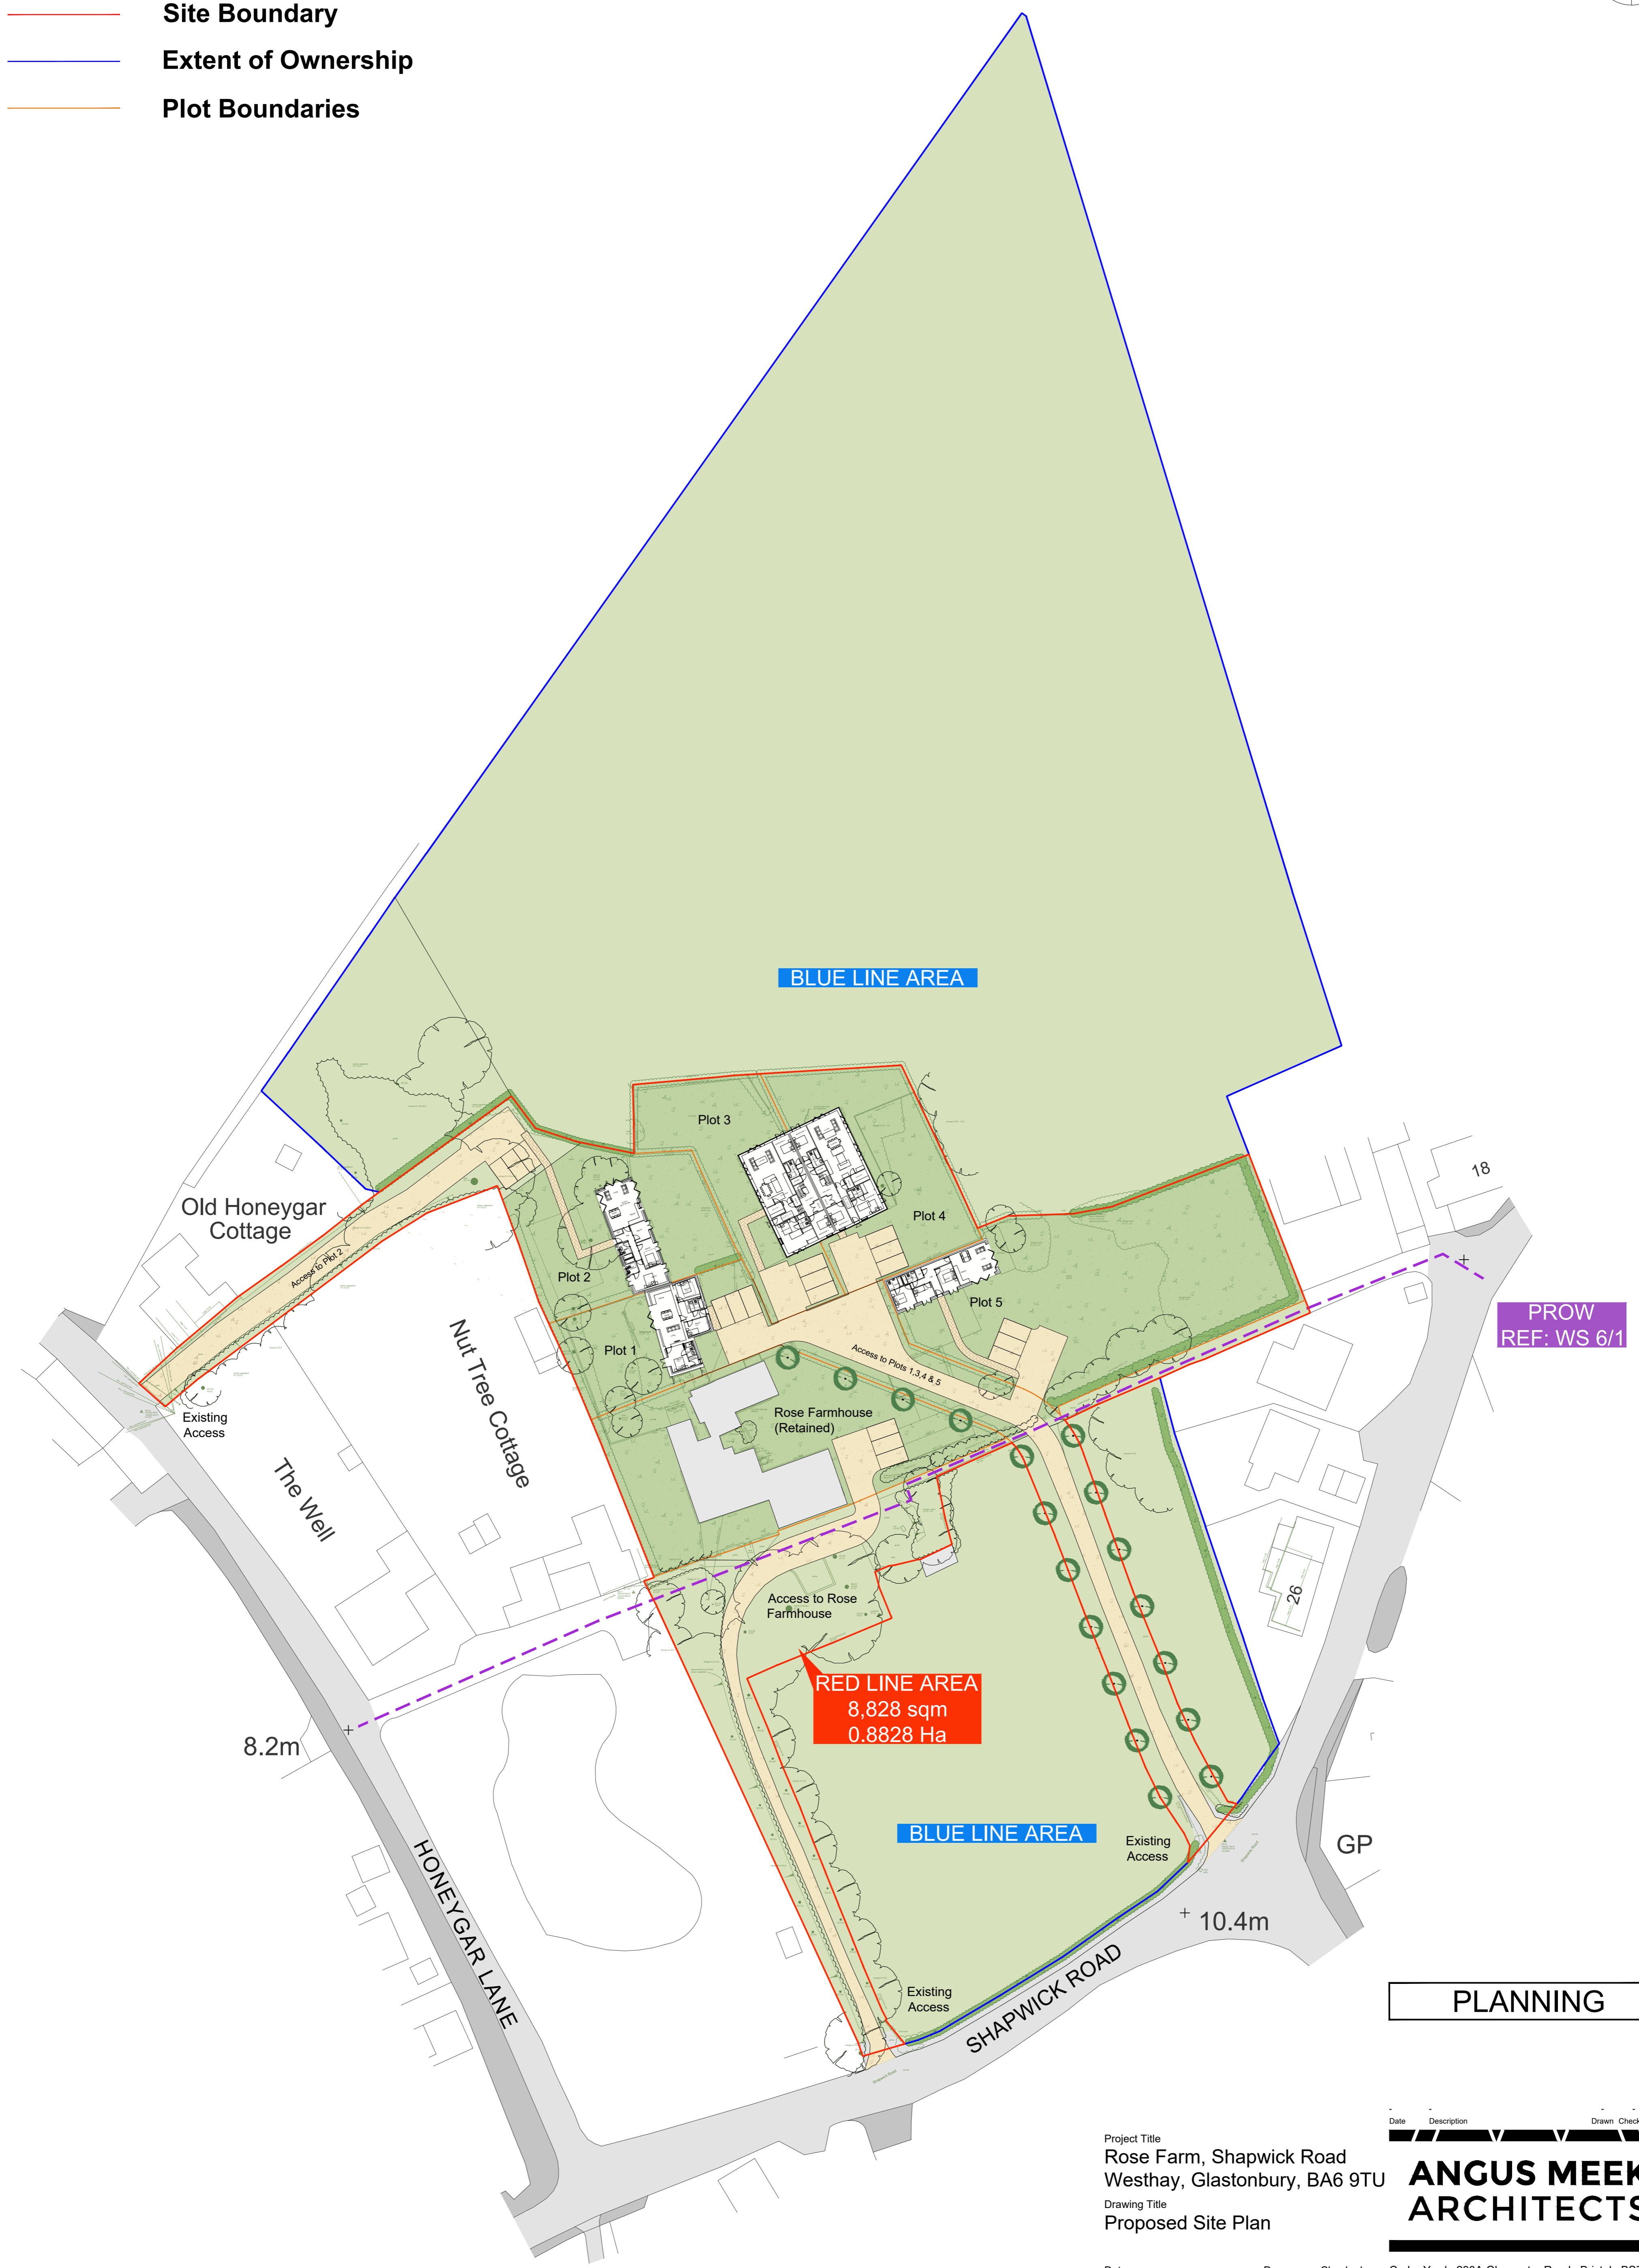

KEY:

- Site Boundary
- Extent of Ownership
- Plot Boundaries

PLANNING

Project Title
 Rose Farm, Shapwick Road
 Westhay, Glastonbury, BA6 9TU
 Drawing Title
 Proposed Site Plan

Date Description Drawn Checked Rev.
ANGUS MEEK ARCHITECTS

Date
 September 2022
 Drawn
 ALC
 Checked
 PCW
 Scale
 1:500@A1

Cedar Yard, 290A Gloucester Road, Bristol, BS7 8PD
 T 0117 942 82 86 E architecture@angusmEEK.co.uk
 Project No. Drawing No. Rev.
 2752 P040 /