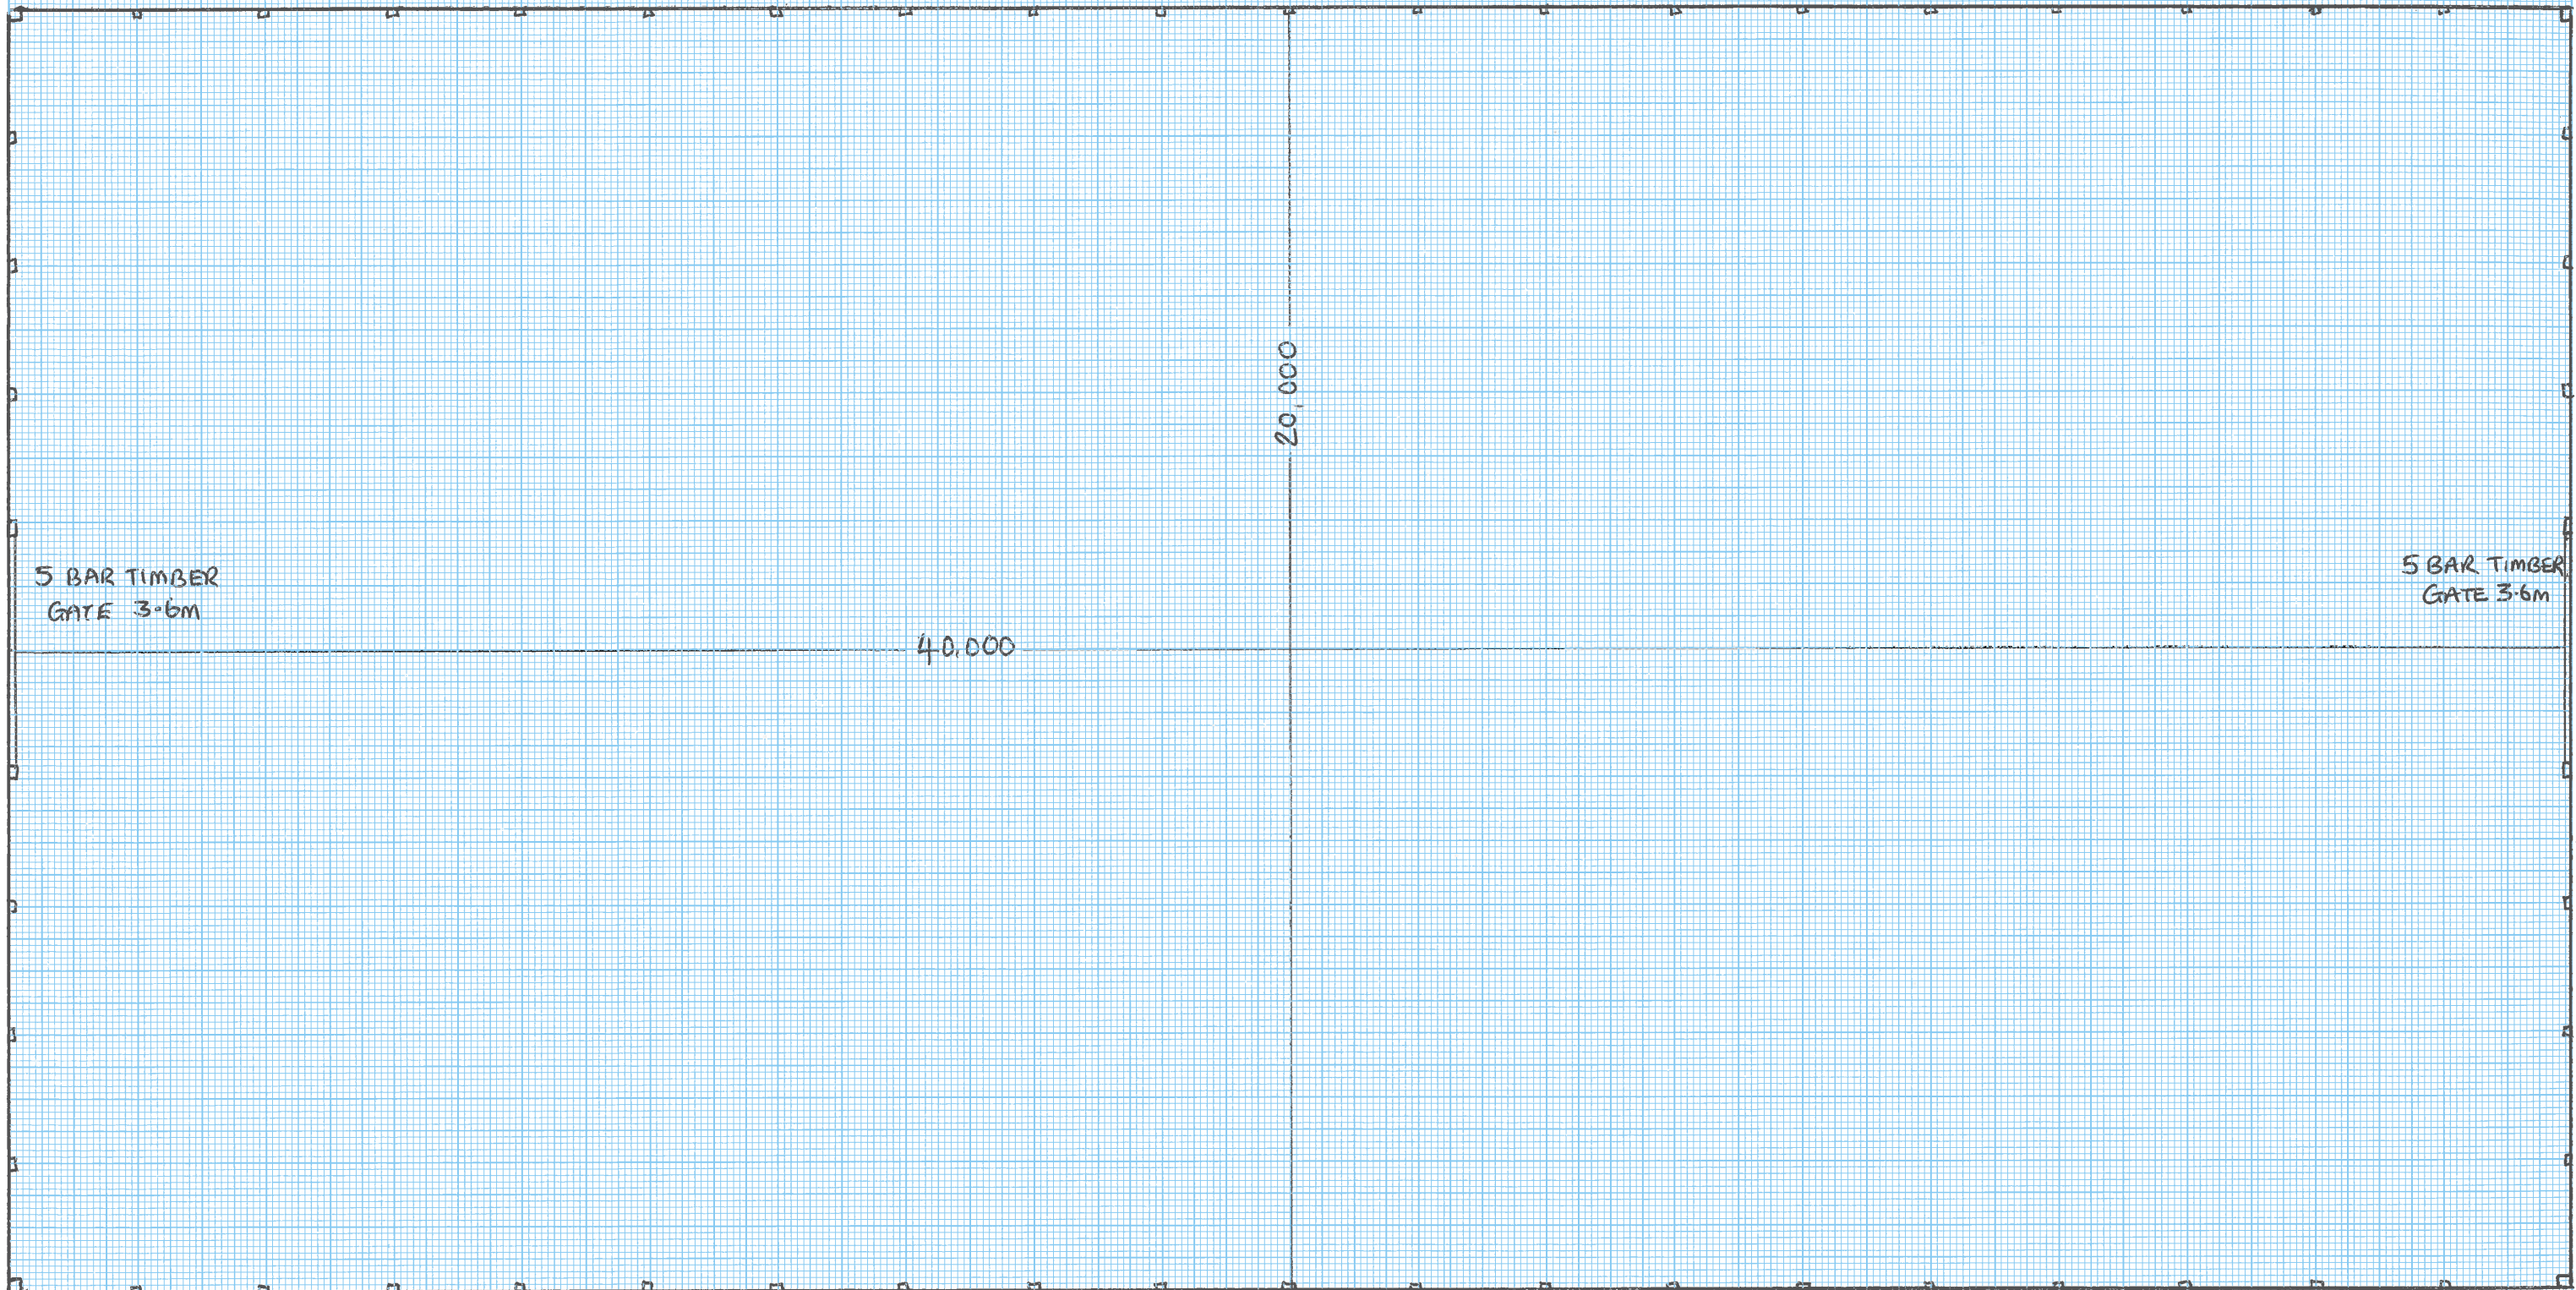

DC/22/04758

ANNE PRIDMORE - HAVEN BARN, IP14 2HD

ELEVATION (NORTH AND SOUTH)

ELEVATION (EAST AND WEST)

20.0m

SCALE: 1:100