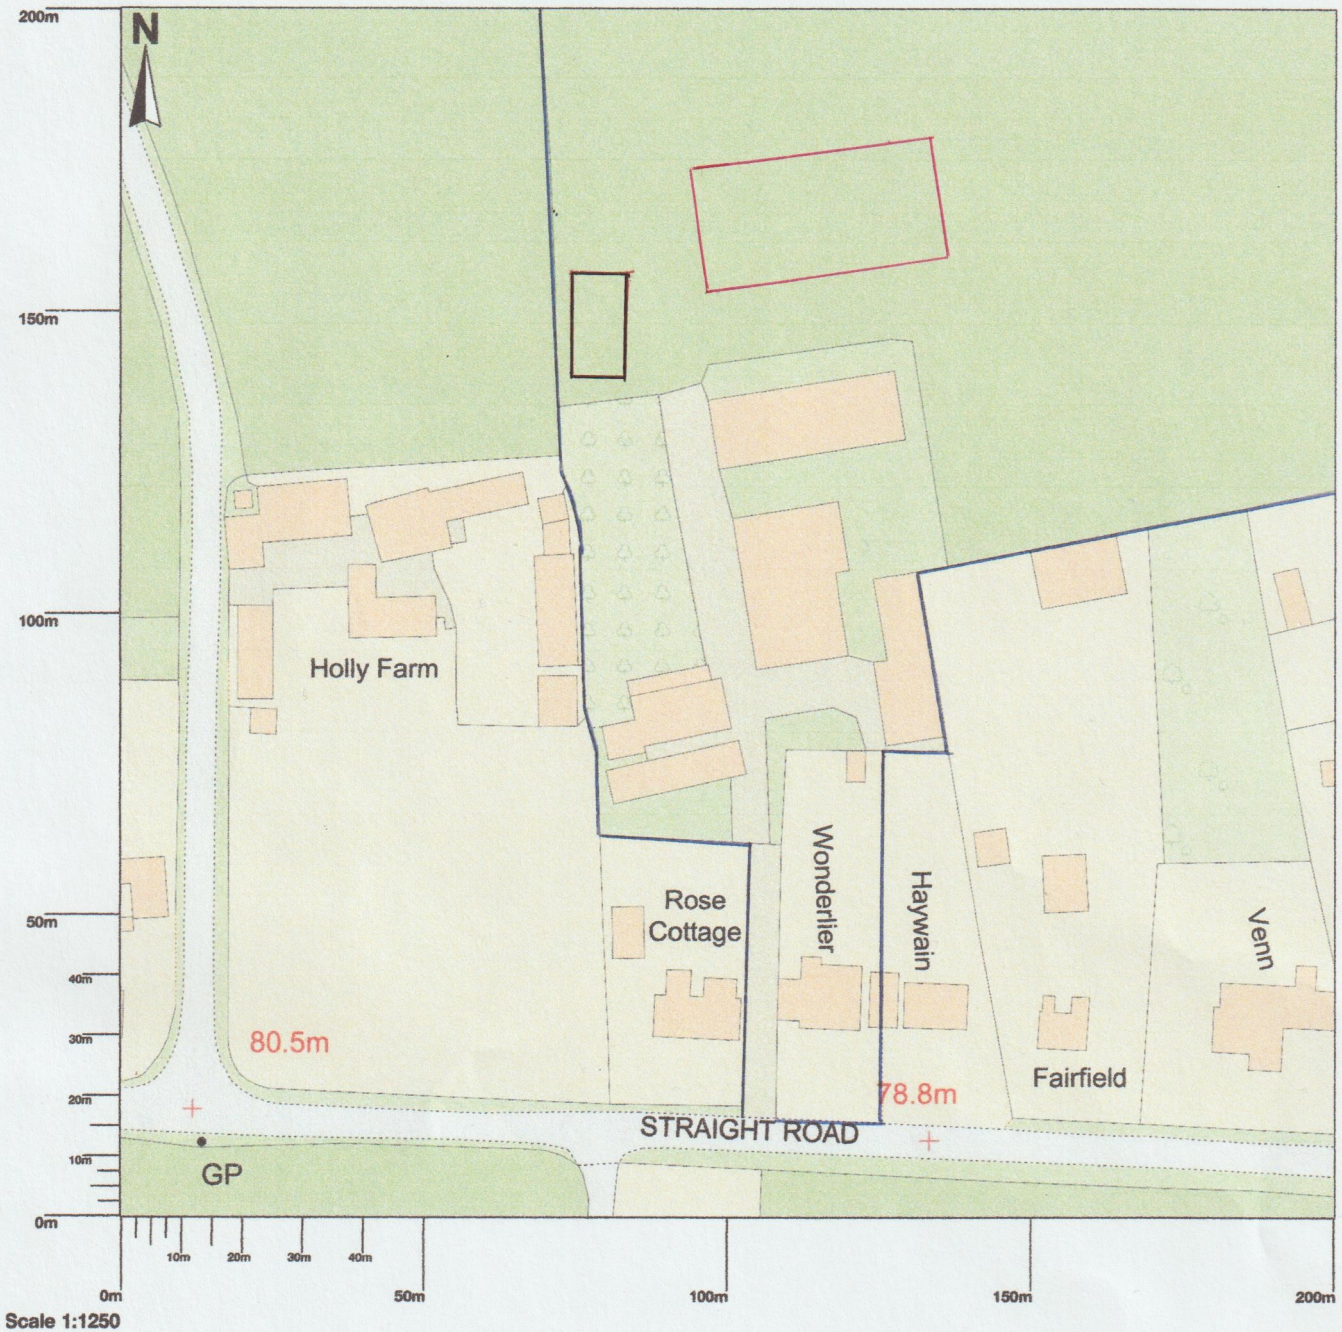

Haven Barns, Straight Road, Battisford, Stowmarket, IP14 2HD

Map area bounded by: 604119,254012 604319,254212. Produced on 23 October 2021 from the OS National Geographic Database. Reproduction in whole or part is prohibited without the prior permission of Ordnance Survey. © Crown copyright 2021. Supplied by UKPlanningMaps.com a licensed OS partner (100054135). Unique plan reference: p4b/uk/706653/956424