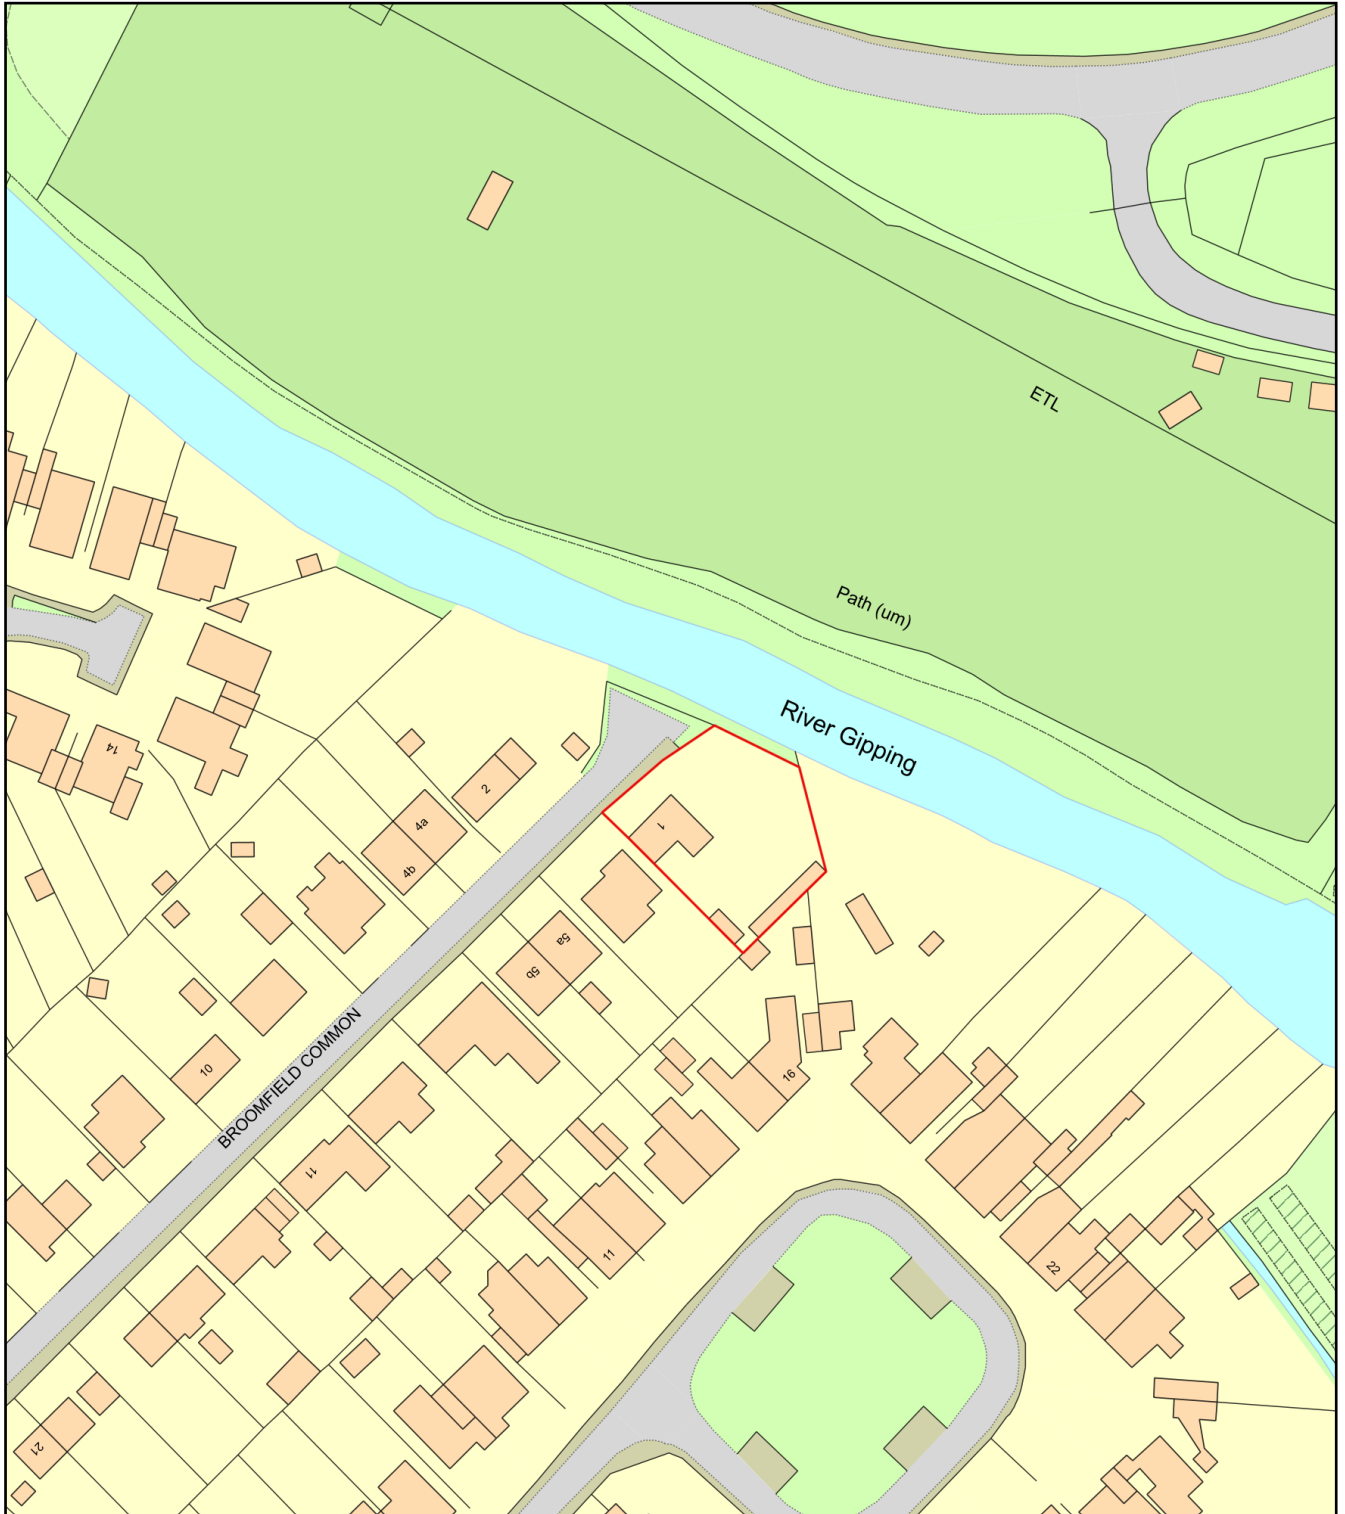

# 1 Broomfield Common

Plan Produced for: **Melanie Olsiewicz**

Date Produced: 29 Sep 2022

Plan Reference Number: TQRQM22272114438369

Scale: 1:1250 @ A4