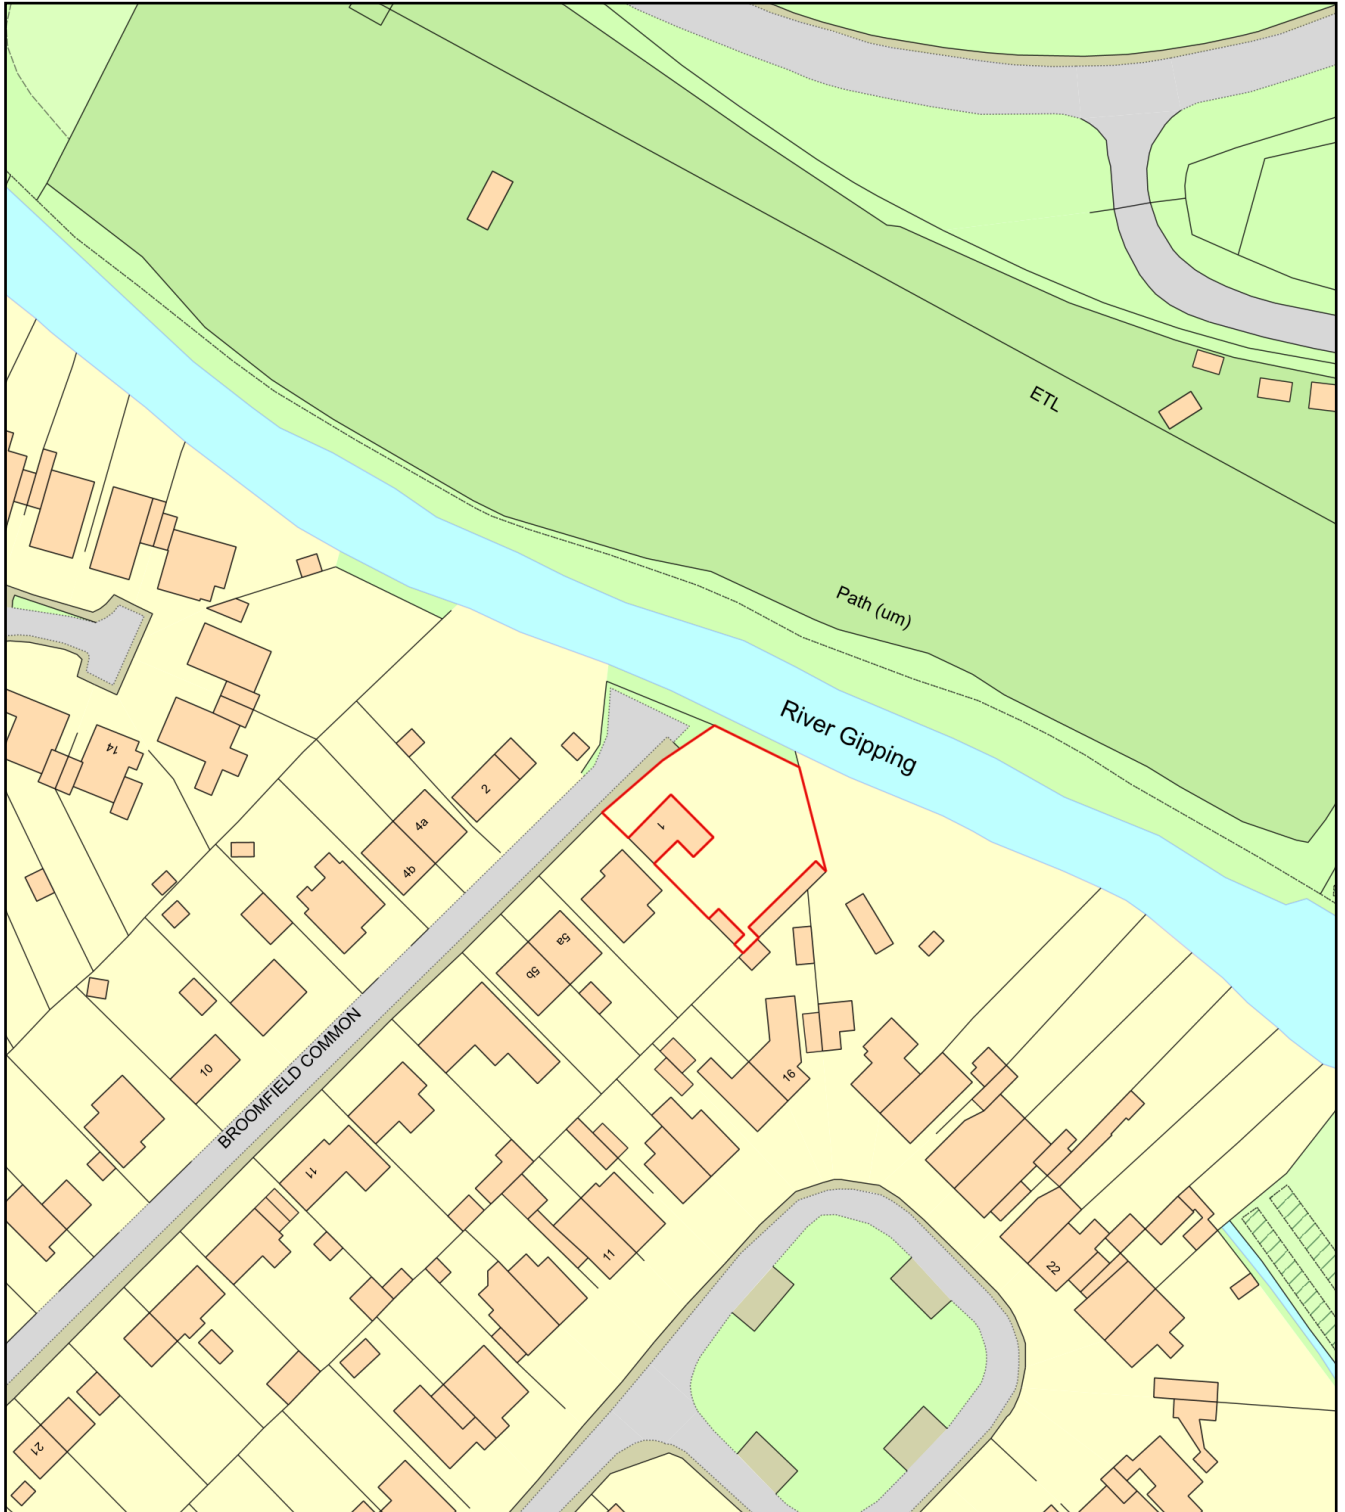

# 1 Broomfield Common

Plan Produced for: **Melanie Olsiewicz**

Date Produced: 26 Sep 2022

Plan Reference Number: TQRQM22269150740286

Scale: 1:1250 @ A4