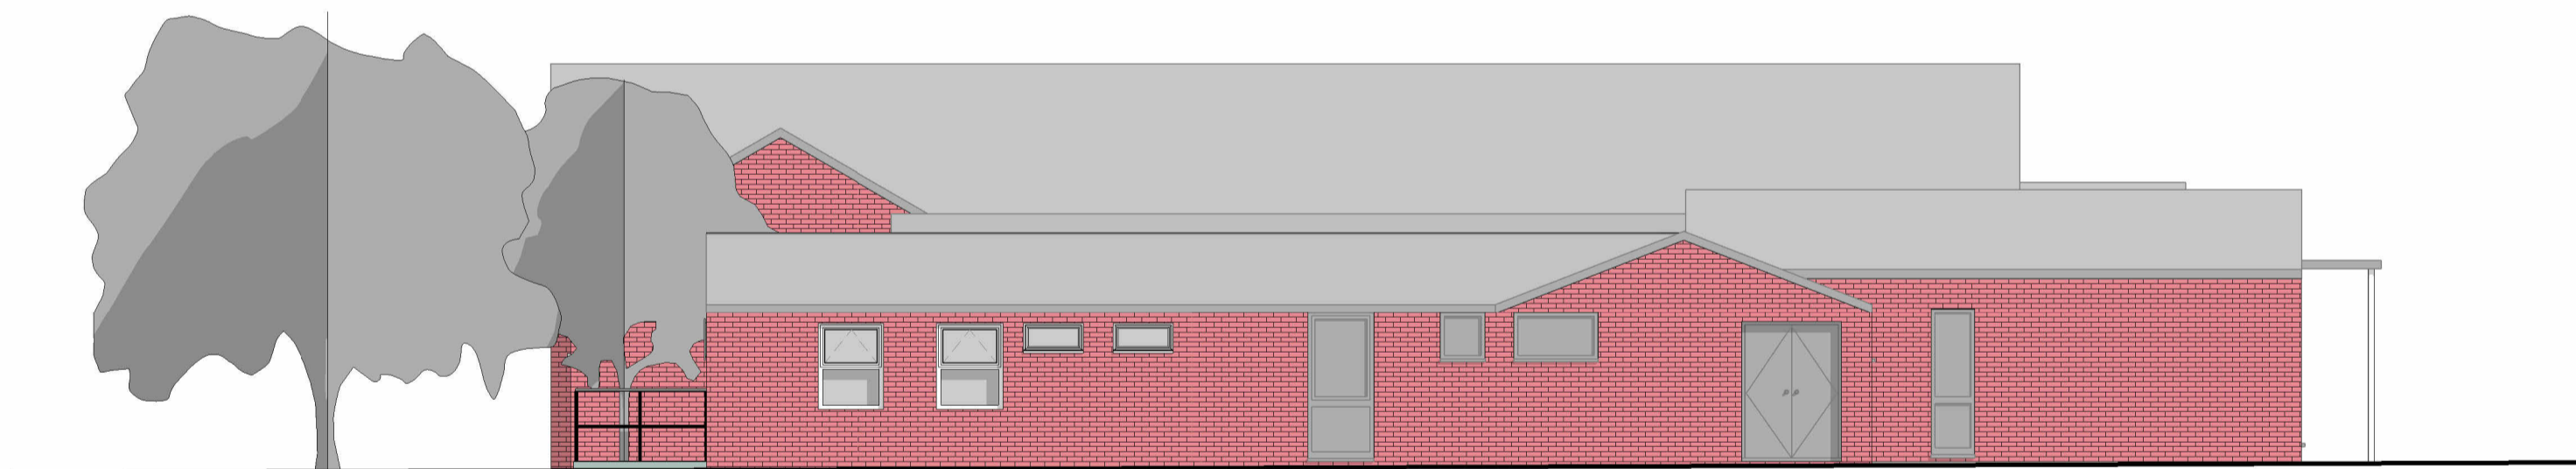

School entrance

The Hall

Existing trees

1 East
1 : 100

The Hall

Proposed extension

Future demountable

2 North
1 : 100

Proposed extension

School entrance

4 West
1 : 100

Future demountable

School entrance

The Hall

3 South
1 : 100

Property Design Services
Powys County Hall
Spa Road East, Llandrindod Wells,
Powys LD1 5LG

DATE
09/23/22

SCALE (@ A1)
1 : 100

PROJECT NUMBER

DRAWING NUMBER
6078-PCC-A0-XX-DR-A-0021

REV