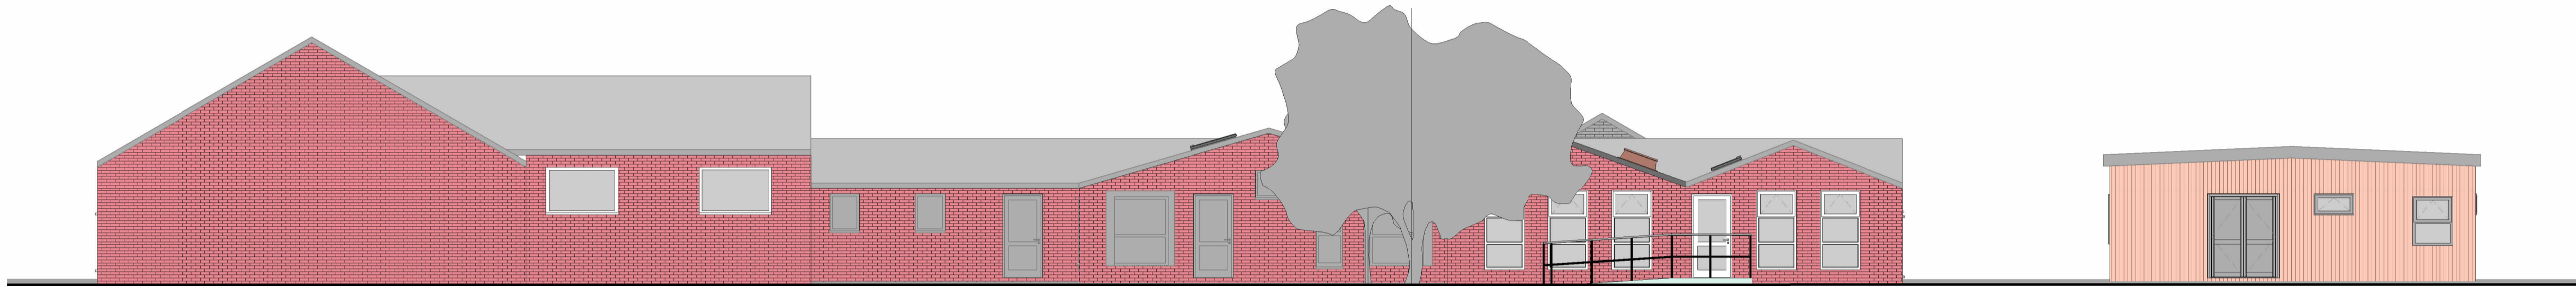

School entrance

The Hall

Existing trees

1 East
1 : 100

The Hall

Proposed extension

Future demountable

2 North
1 : 100

Proposed extension

School entrance

4 West
1 : 100

Future demountable

School entrance

The Hall

3 South
1 : 100

Property Design Services
Powys County Hall
Spa Road East, Llandrindod Wells,
Powys LD1 5LG

DATE
09/23/22

SCALE (@ A1)
1 : 100

PROJECT NUMBER

DRAWING NUMBER
6078-PCC-A0-XX-DR-A-0021

REV