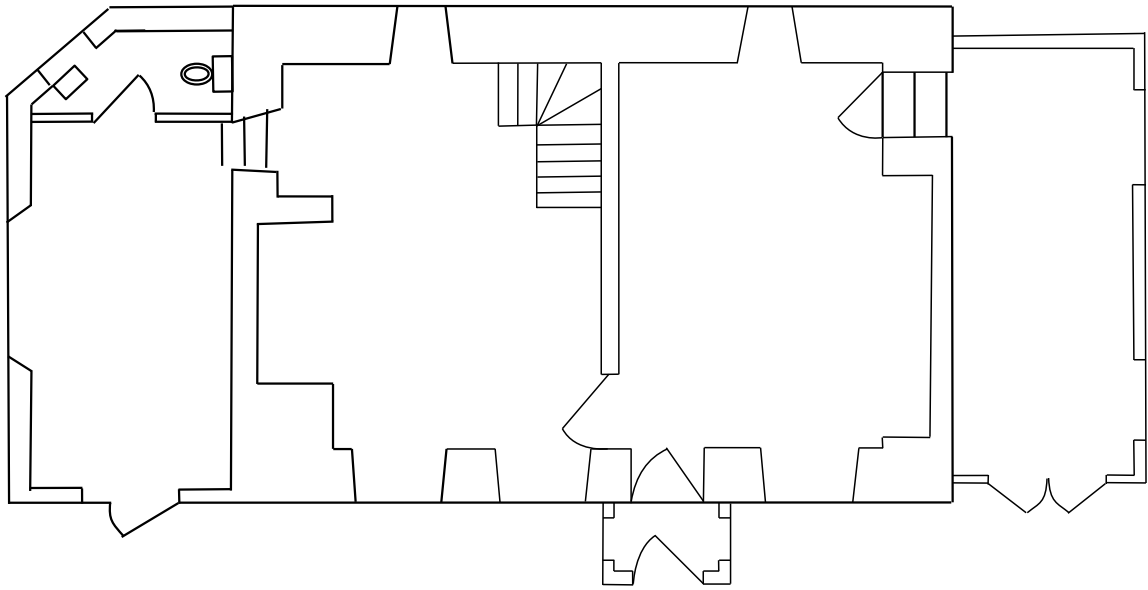

Honeysuckle Thatch, Talaton, EX5 2RN
Existing ground floor Scale 1:100

5 Meters