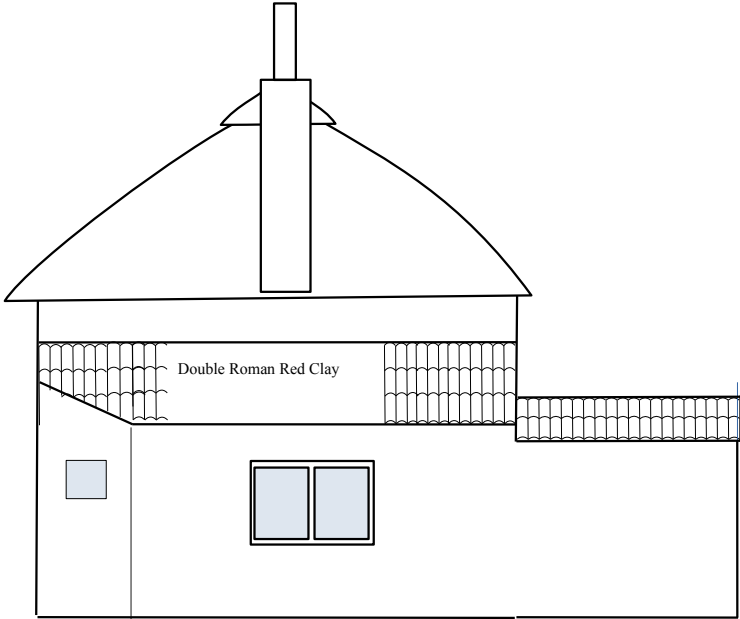

Honeysuckle Thatch, Talaton, EX5 2RN
Proposed East and West Elevations Scale 1:100
Porch removed for clarity

West Elevation

East Elevation