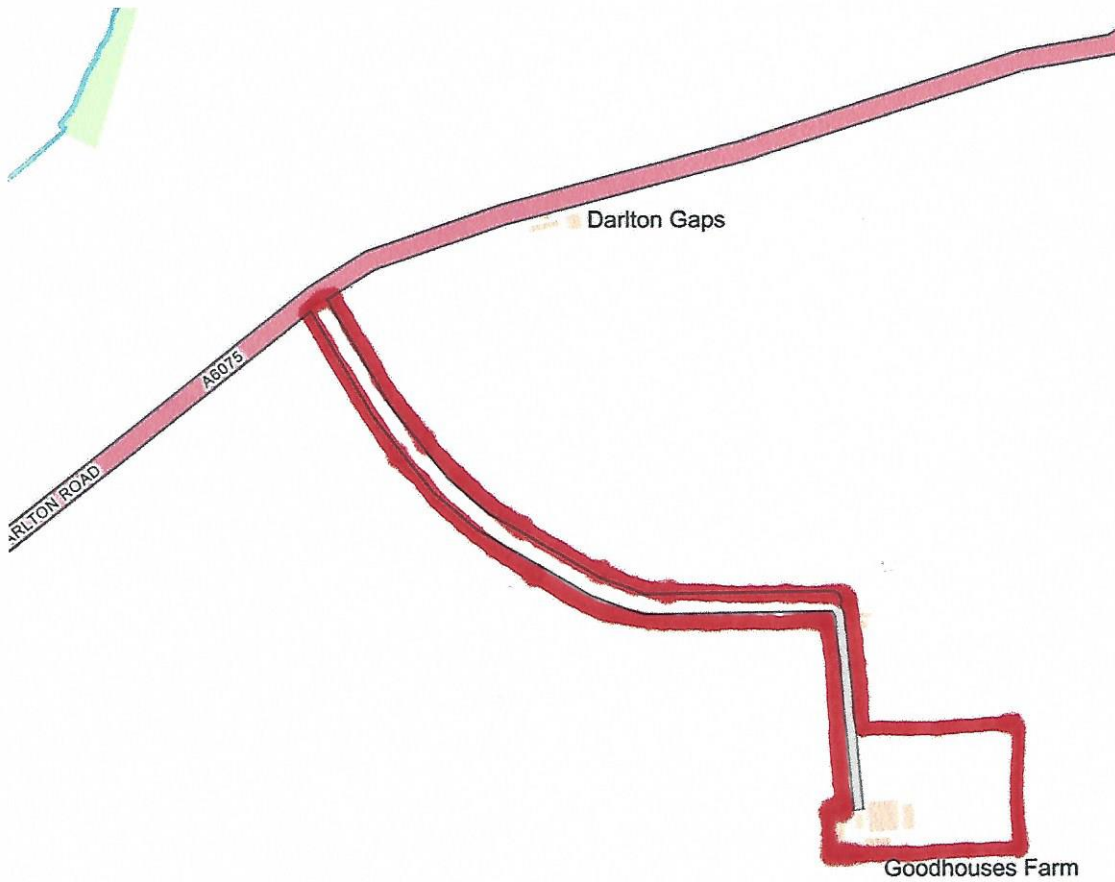

GOODHOUSE FARM, LINCOLN ROAD, TUXFORD, NEWARK, NOTTS. NG22 0JP.
DOC. Ref: 1390/6 LOCATION PLAN.

CENTRE COORDINATES: 475710, 371783

Contains OS data © Crown copyright and database right 2022

Supplied by Streetwise Maps Ltd
www.streetwise.net
Licence No: 100047474
22/08/2022 10:52:26